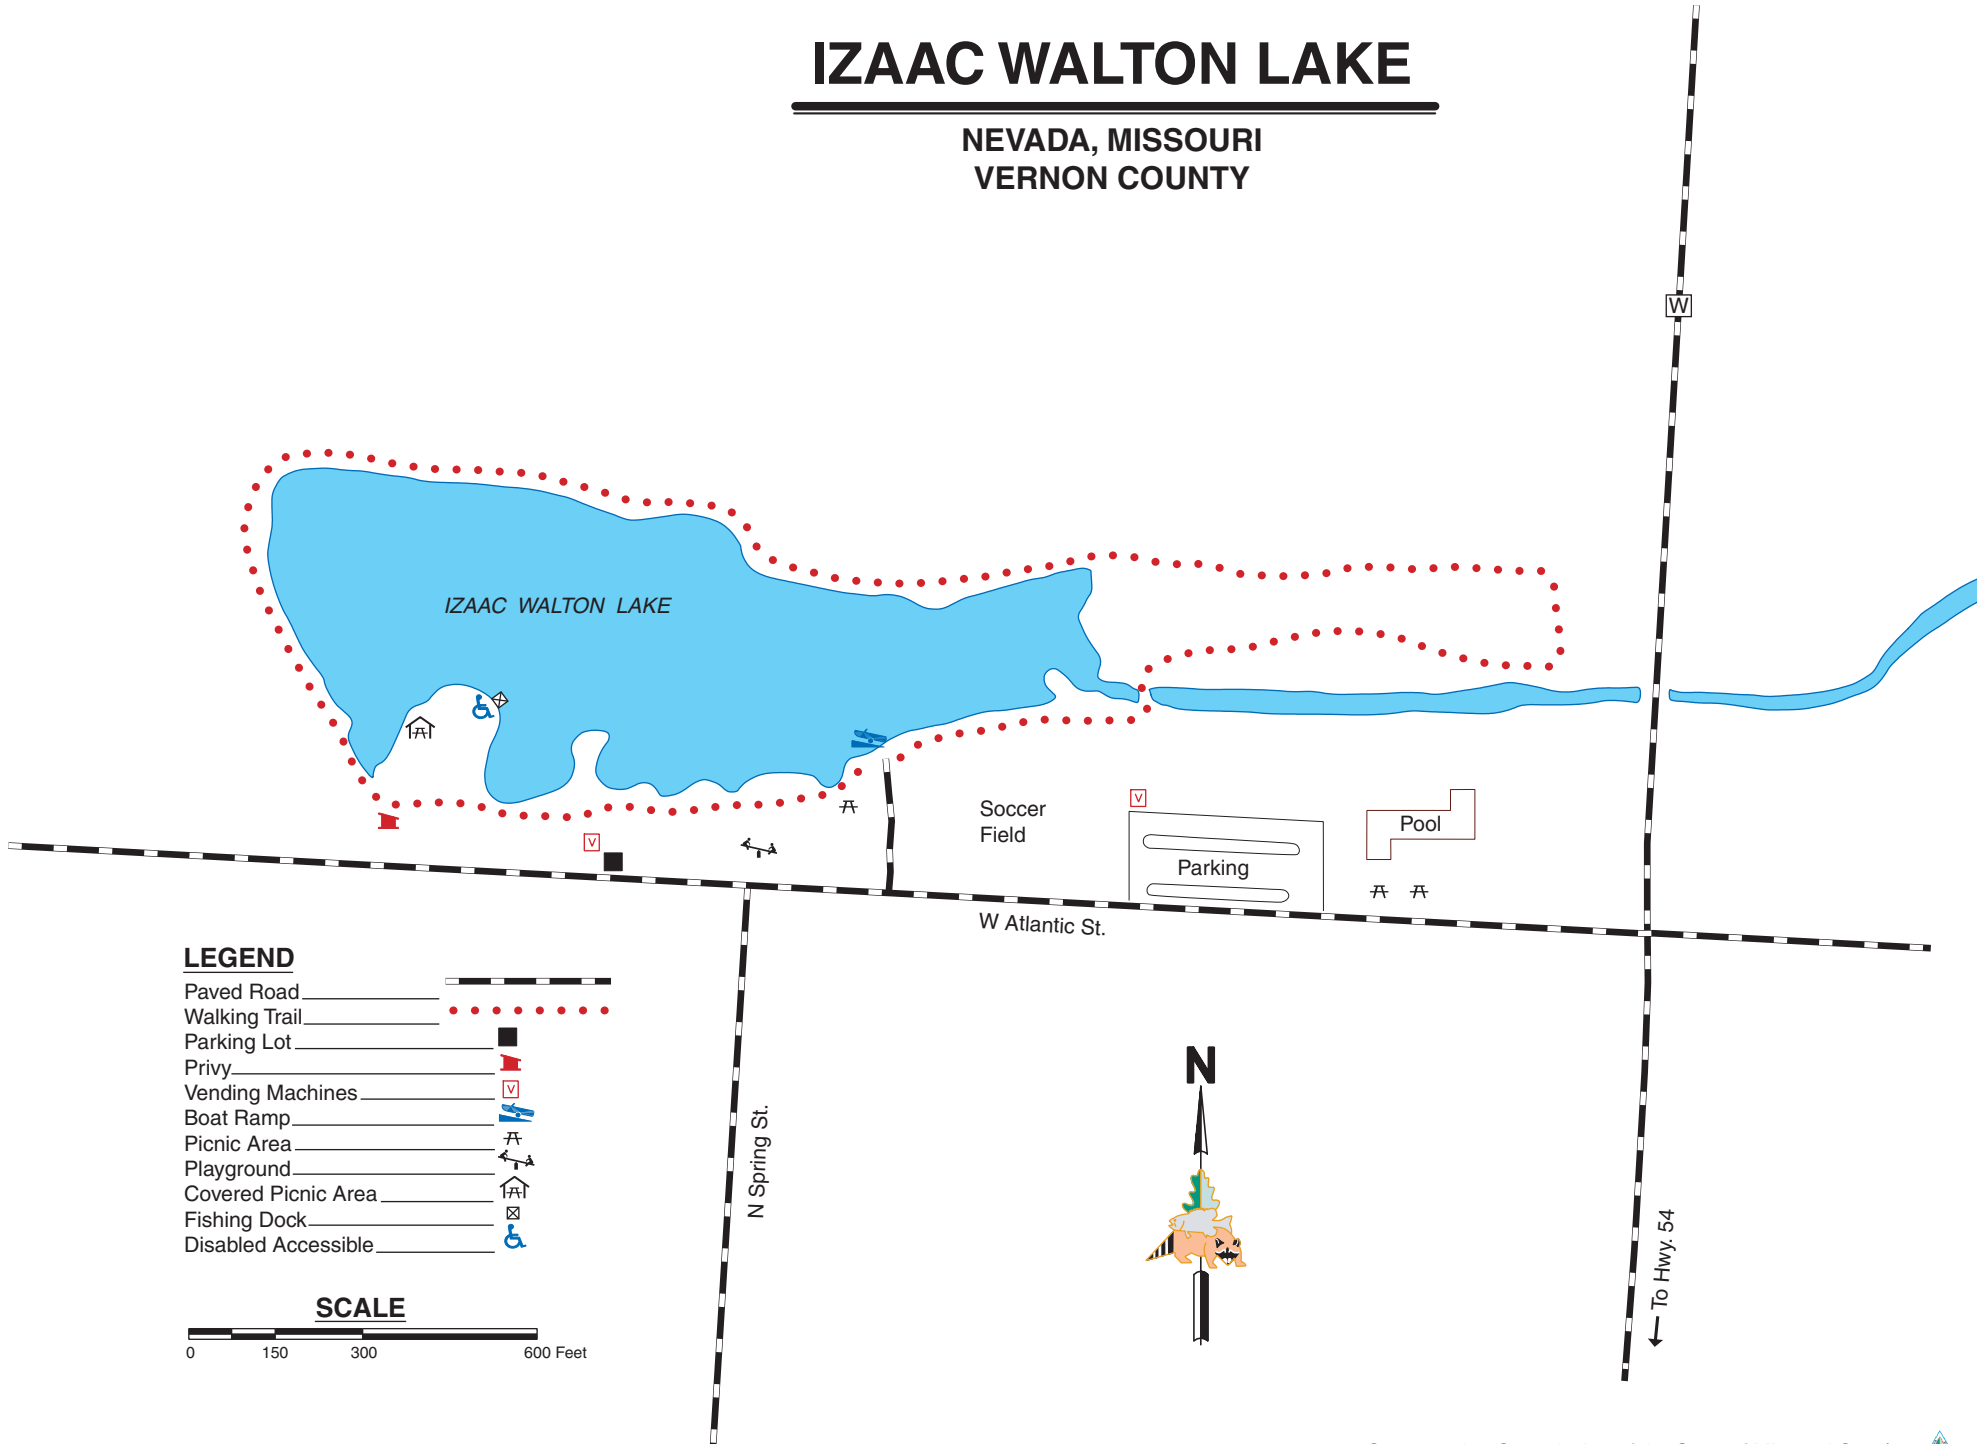

IZAAC WALTON LAKE

NEVADA, MISSOURI
VERNON COUNTY

LEGEND

- Paved Road 
- Walking Trail 
- Parking Lot 
- Privy 
- Vending Machines 
- Boat Ramp 
- Picnic Area 
- Playground 
- Covered Picnic Area 
- Fishing Dock 
- Disabled Accessible 

SCALE