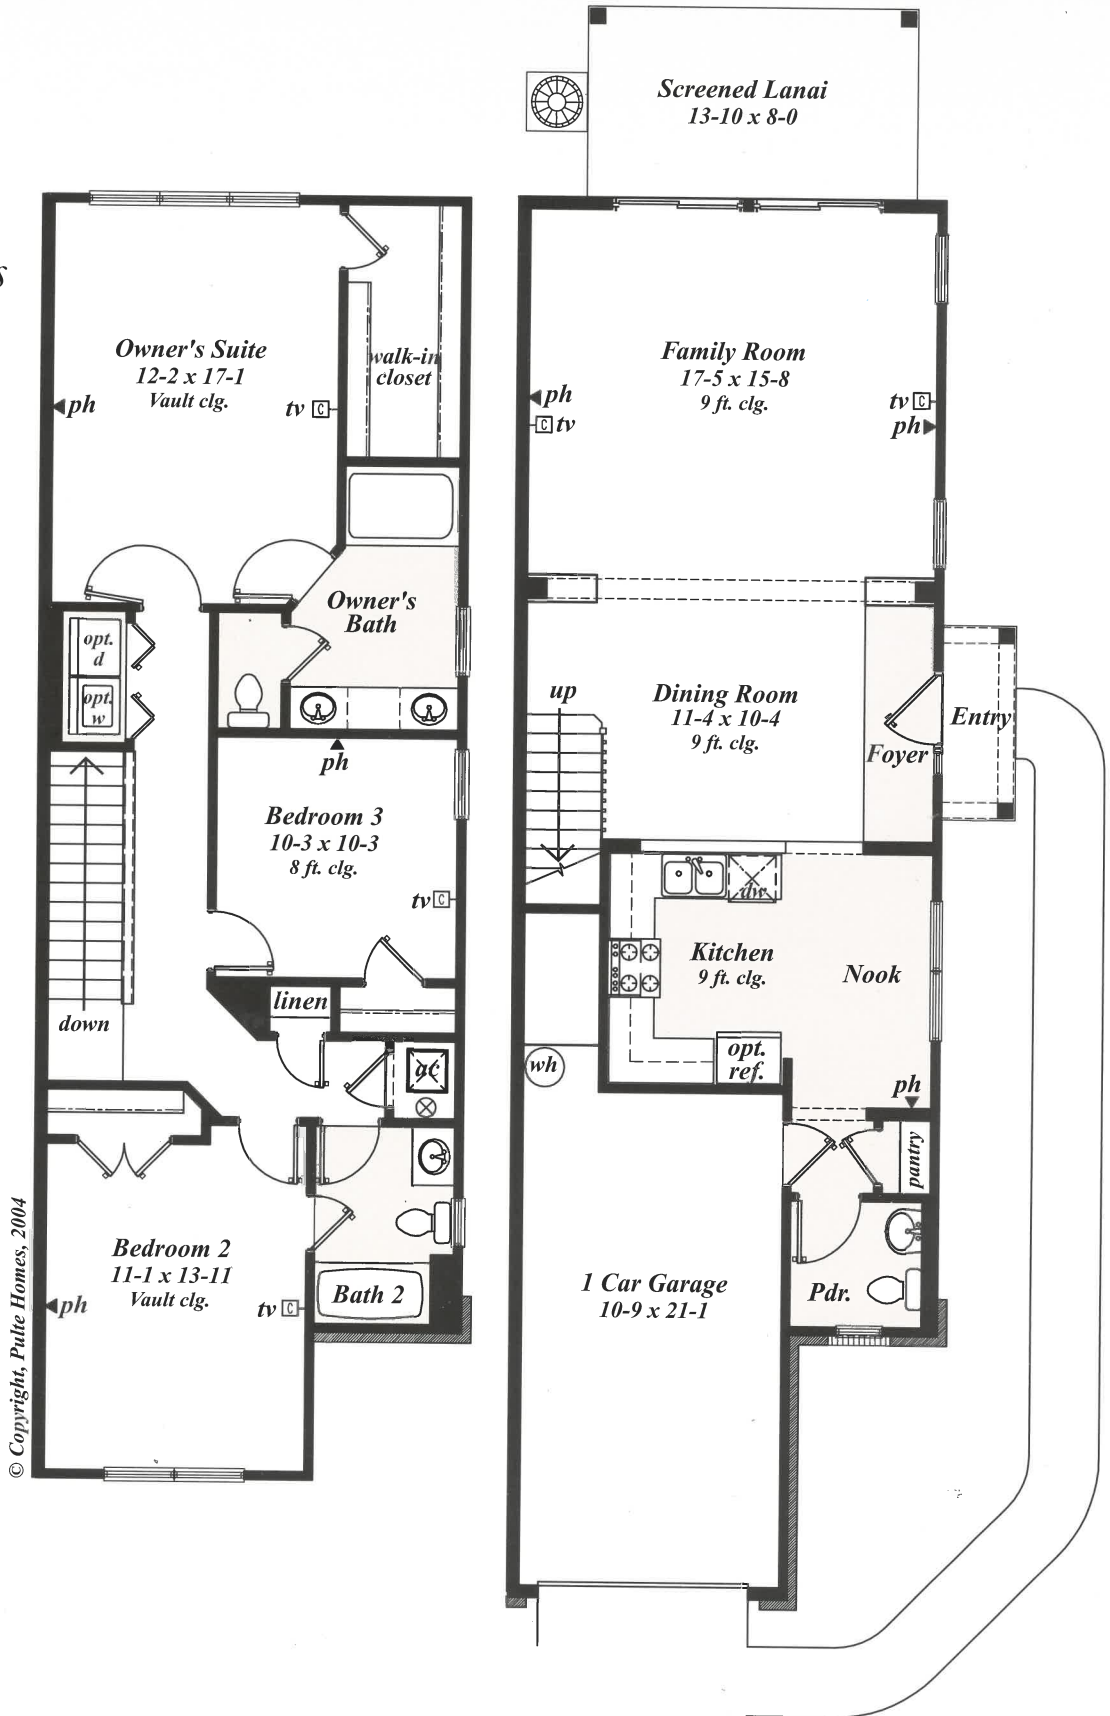

The Galliano

Hollow Run

1,665 sq ft

3 Bedrooms, 2.5 Bathrooms

The Galliano, 1,665-square-feet, offers three bedrooms, two-and-one-half bathrooms, screened lanai, and spacious family room. The Owner's Suite includes a large walk-in closet and elegant owner's bath. This home also features an attached one-car garage.

© Copyright, Pulte Homes, 2004

Due to Pulte's ongoing commitment to customer satisfaction, these plans may be amended without prior notice. Artist's rendering only, may not reflect actual characteristics of finished home. Window sizes and locations, room sizes and dimensions, as well as square footages are approximate and may vary slightly. Prices, plans and features subject to change without notice. CGC059530. 4/05.