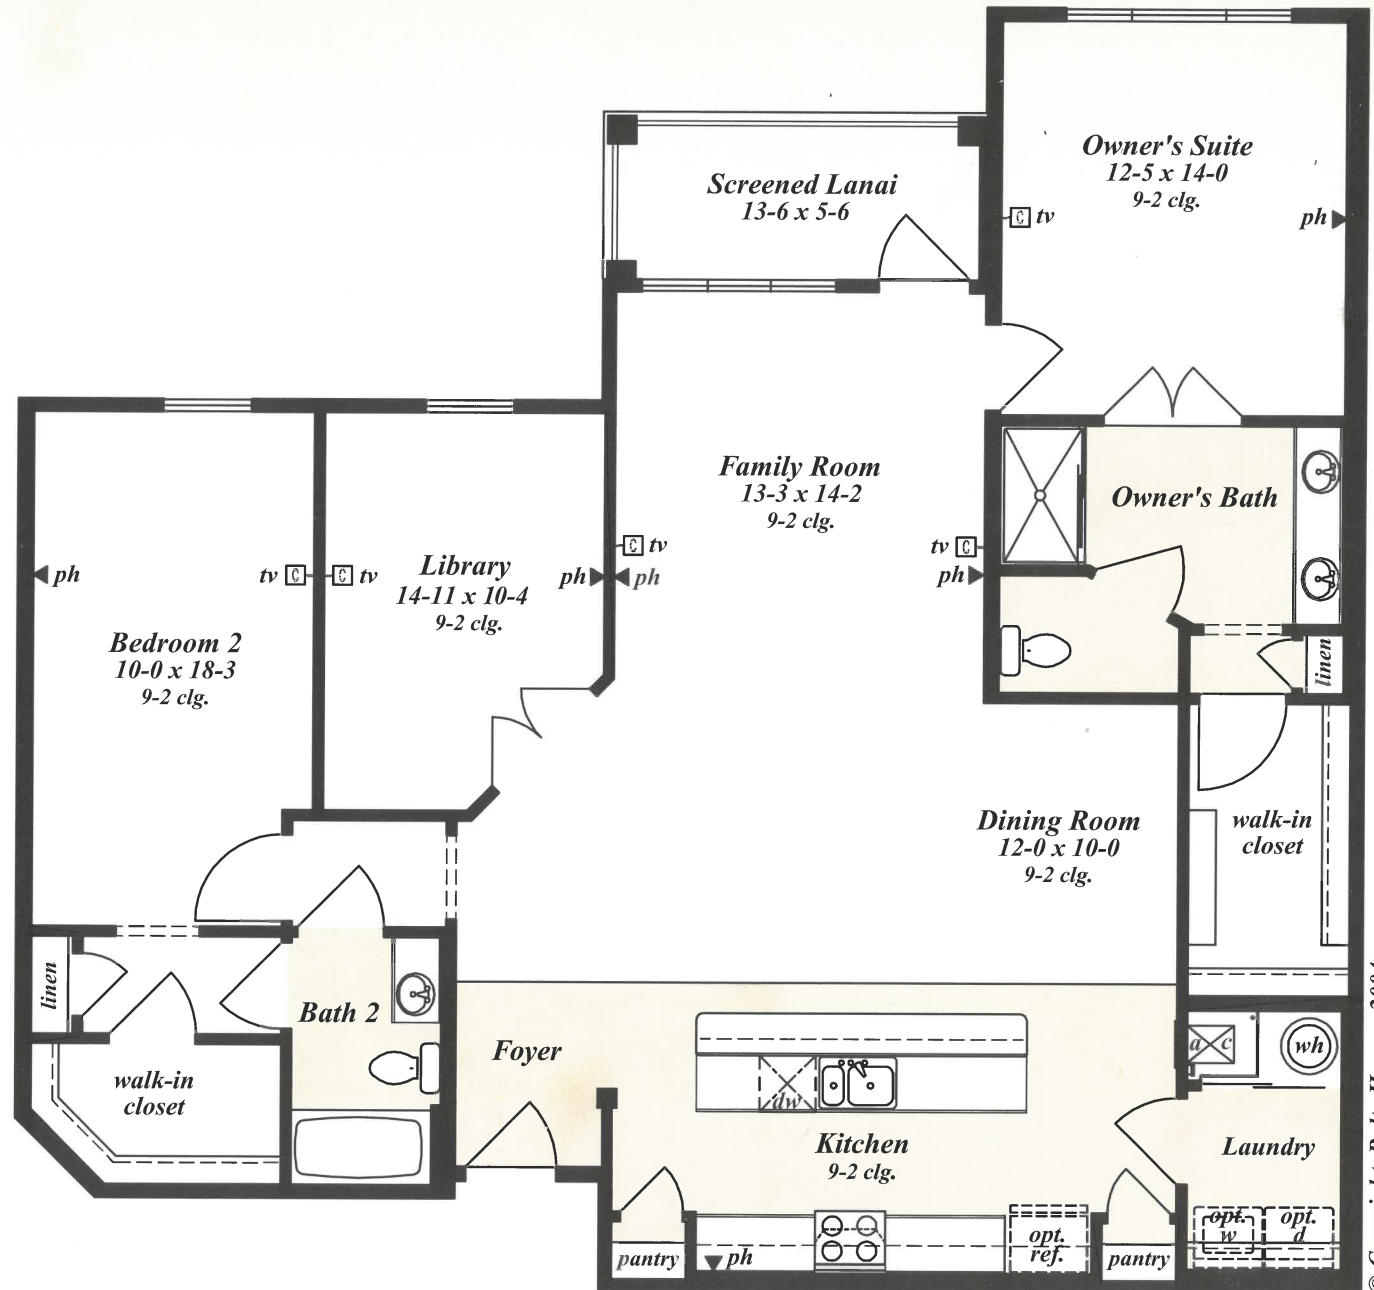

# The Denali

*The Denali offers outstanding design elements in a charming two bedroom, two bathroom design. Features in this 1,711-square-foot condominium include a screened lanai, spacious family room, and a private library. The Owner's Suite features a large walk-in closet and elegant bath.*

Due to Pulte's ongoing commitment to customer satisfaction, these plans may be amended without prior notice. Artist's rendering only, may not reflect actual characteristics of finished home. Window sizes and locations, room sizes and dimensions, as well as square footages are approximate and may vary slightly. Prices, plans and features subject to change without notice. CGC059530. 4/05.