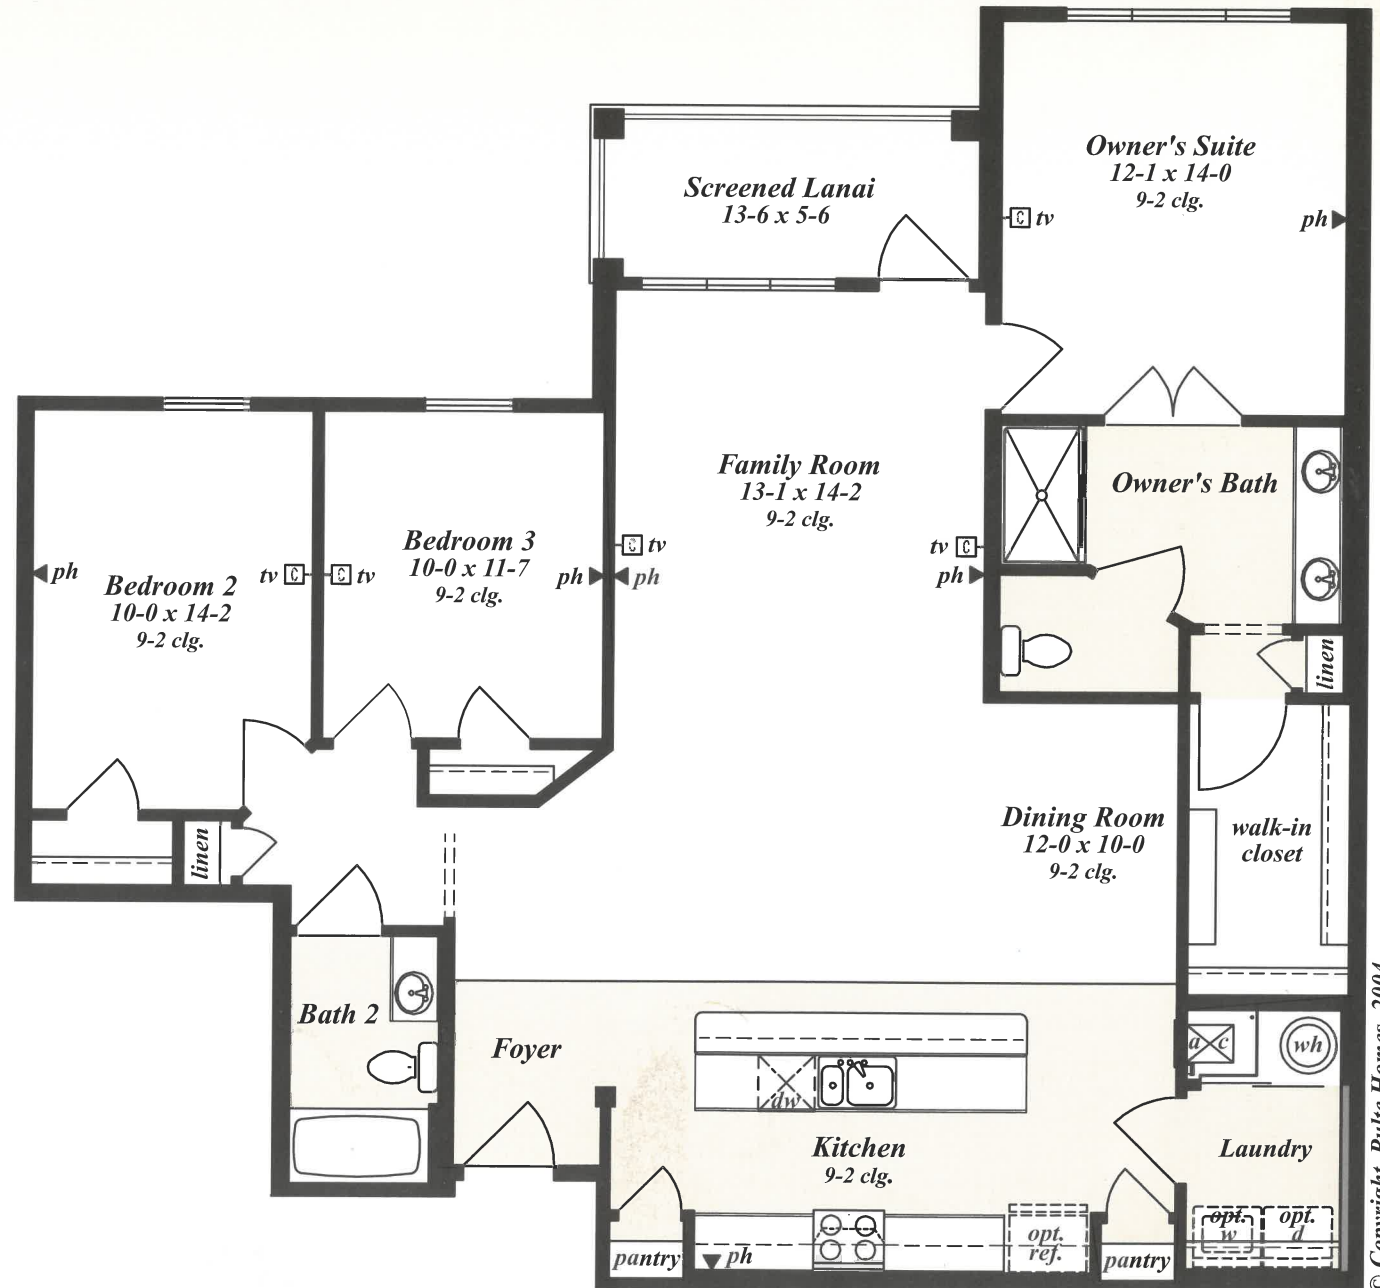

The Caledonia

The 1,623-square-foot Caledonia offers sophistication and style amid its three bedrooms, two bathrooms, screened lanai and spacious family area. Perfect for entertaining, the chef's kitchen opens to the formal dining room and the family room.

Due to Pulte's ongoing commitment to customer satisfaction, these plans may be amended without prior notice. Artist's rendering only, may not reflect actual characteristics of finished home. Window sizes and locations, room sizes and dimensions, as well as square footages are approximate and may vary slightly. Prices, plans and features subject to change without notice. CGC059530. 4/05.