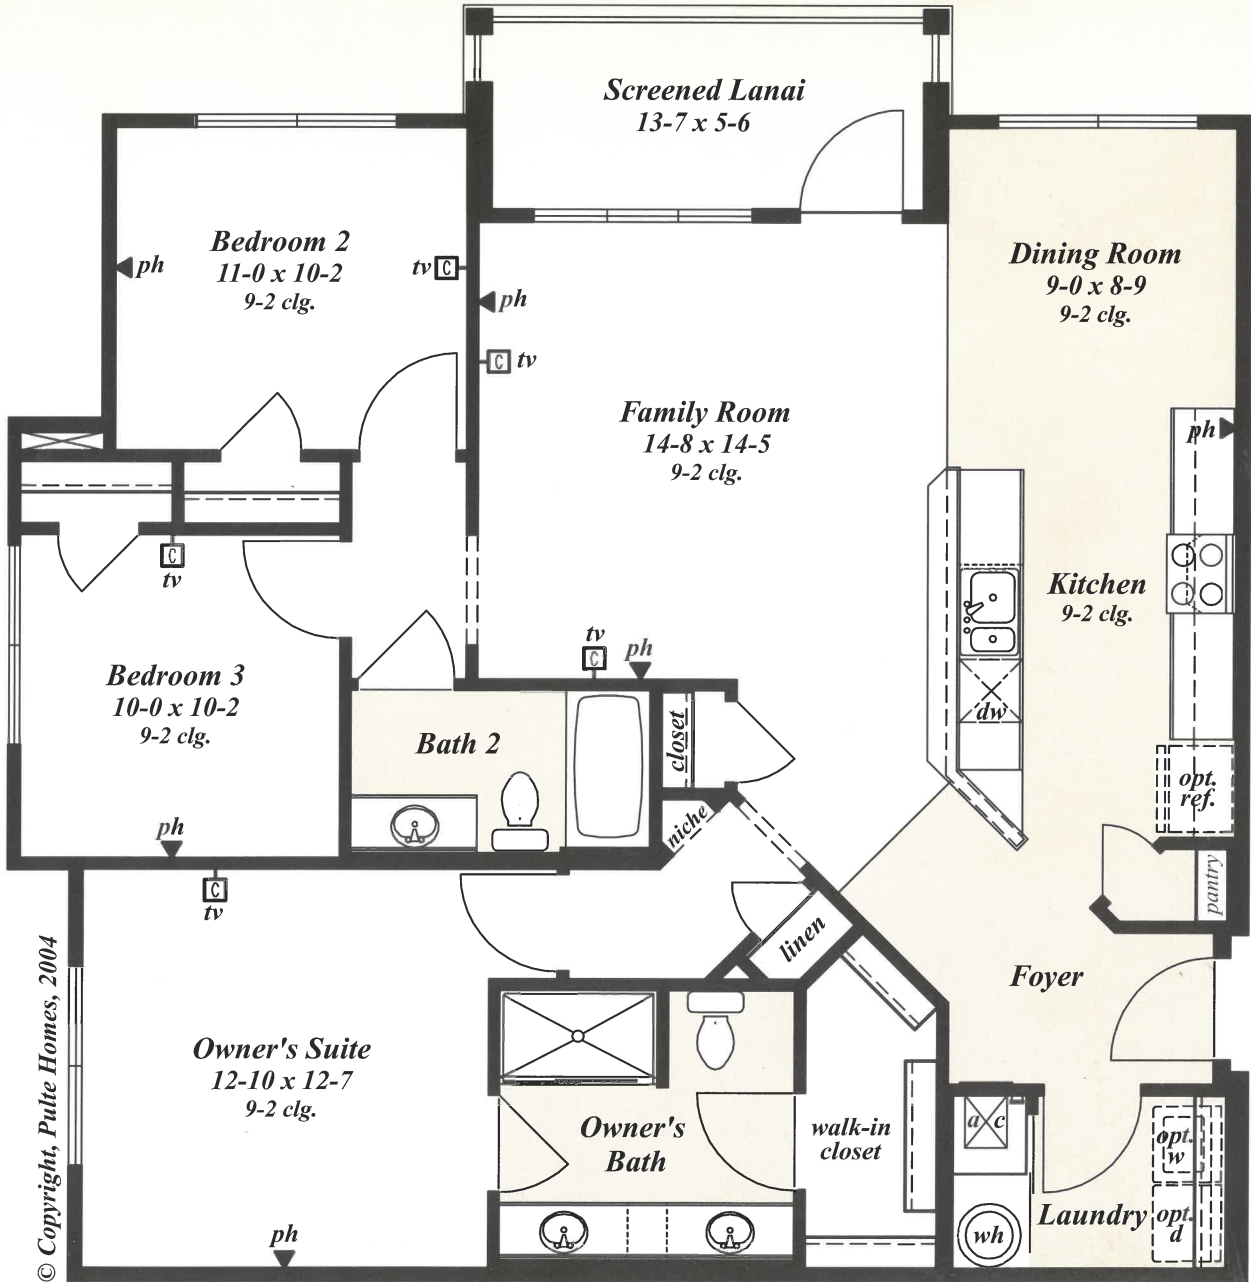

The Bandelier

Featuring 1,394 square feet of living, the Bandelier offers three bedrooms, two baths with a spectacular corner location. The gracious kitchen features beautiful cabinetry and the tiled dining room is filled with natural lighting.

© Copyright, Pulte Homes, 2004

Due to Pulte's ongoing commitment to customer satisfaction, these plans may be amended without prior notice. Artist's rendering only, may not reflect actual characteristics of finished home. Window sizes and locations, room sizes and dimensions, as well as square footages are approximate and may vary slightly. Prices, plans and features subject to change without notice. CGC059530. 4/05.