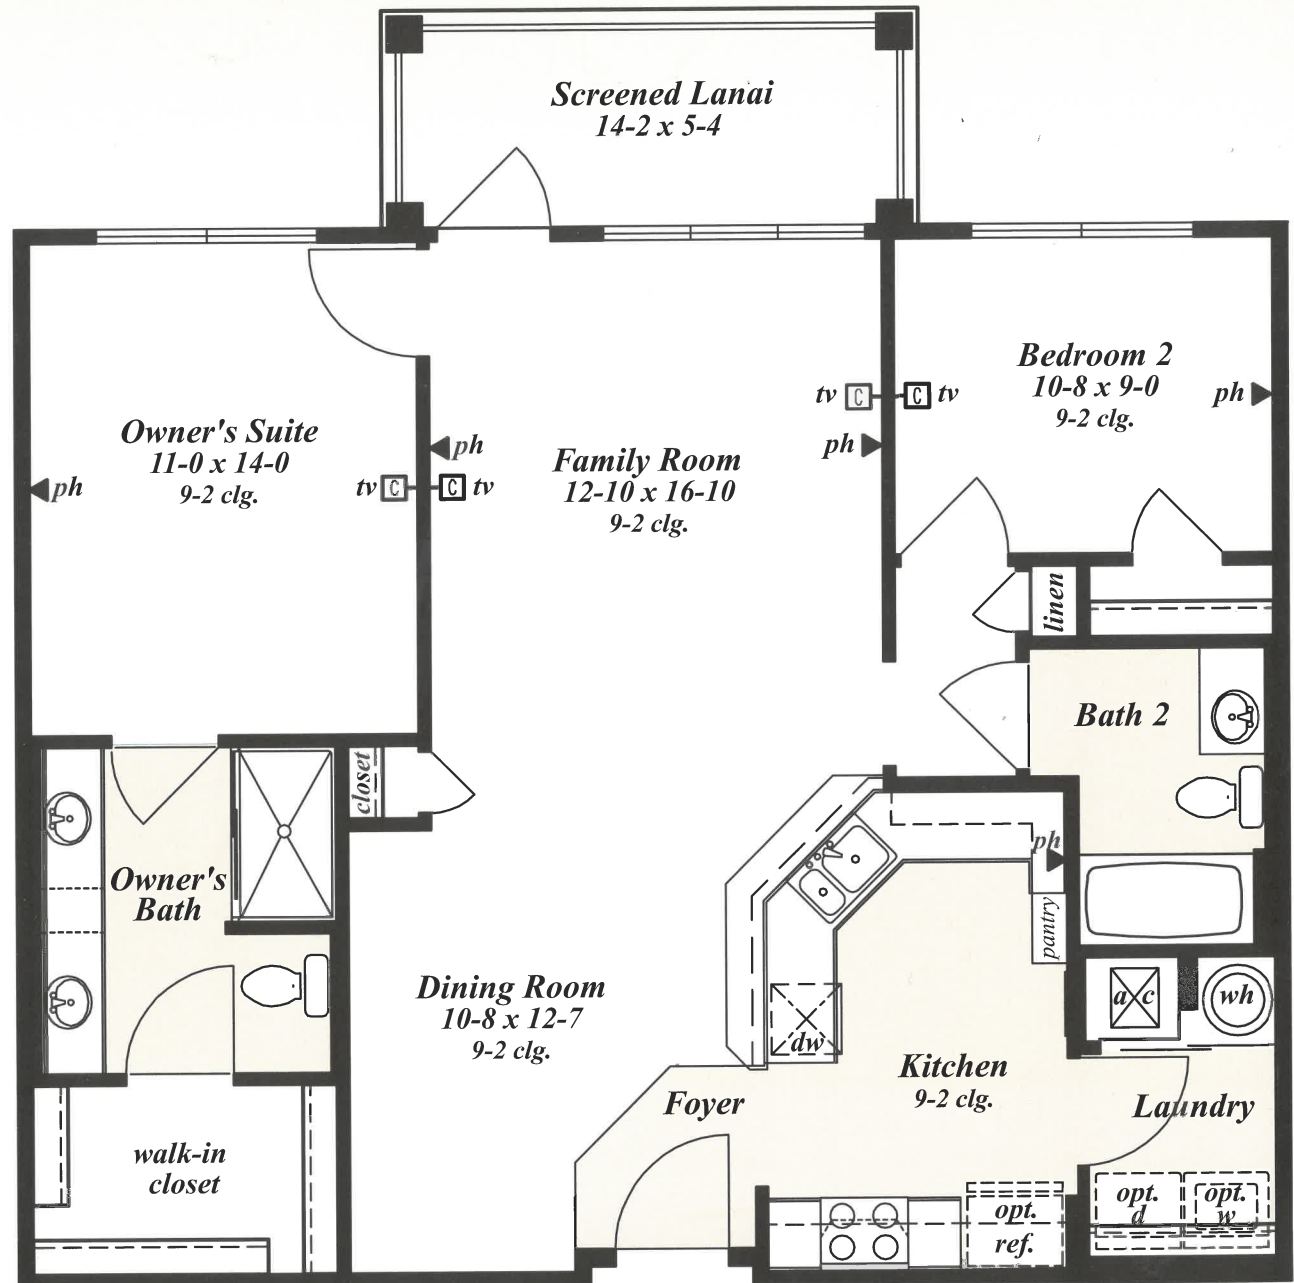

# The Allegheny

*The Allegheny is a stunning 1,126-square-foot, two-bedroom, two-bath condominium that combines elegance with care-free living. This home's spectacular Owner's Suite includes a spacious walk-in closet and double vanities. The open family room provides the perfect environment for entertaining and relaxing.*

Due to Pulte's ongoing commitment to customer satisfaction, these plans may be amended without prior notice. Artist's rendering only, may not reflect actual characteristics of finished home. Window sizes and locations, room sizes and dimensions, as well as square footages are approximate and may vary slightly. Prices, plans and features subject to change without notice. CGC059530. 4/05.