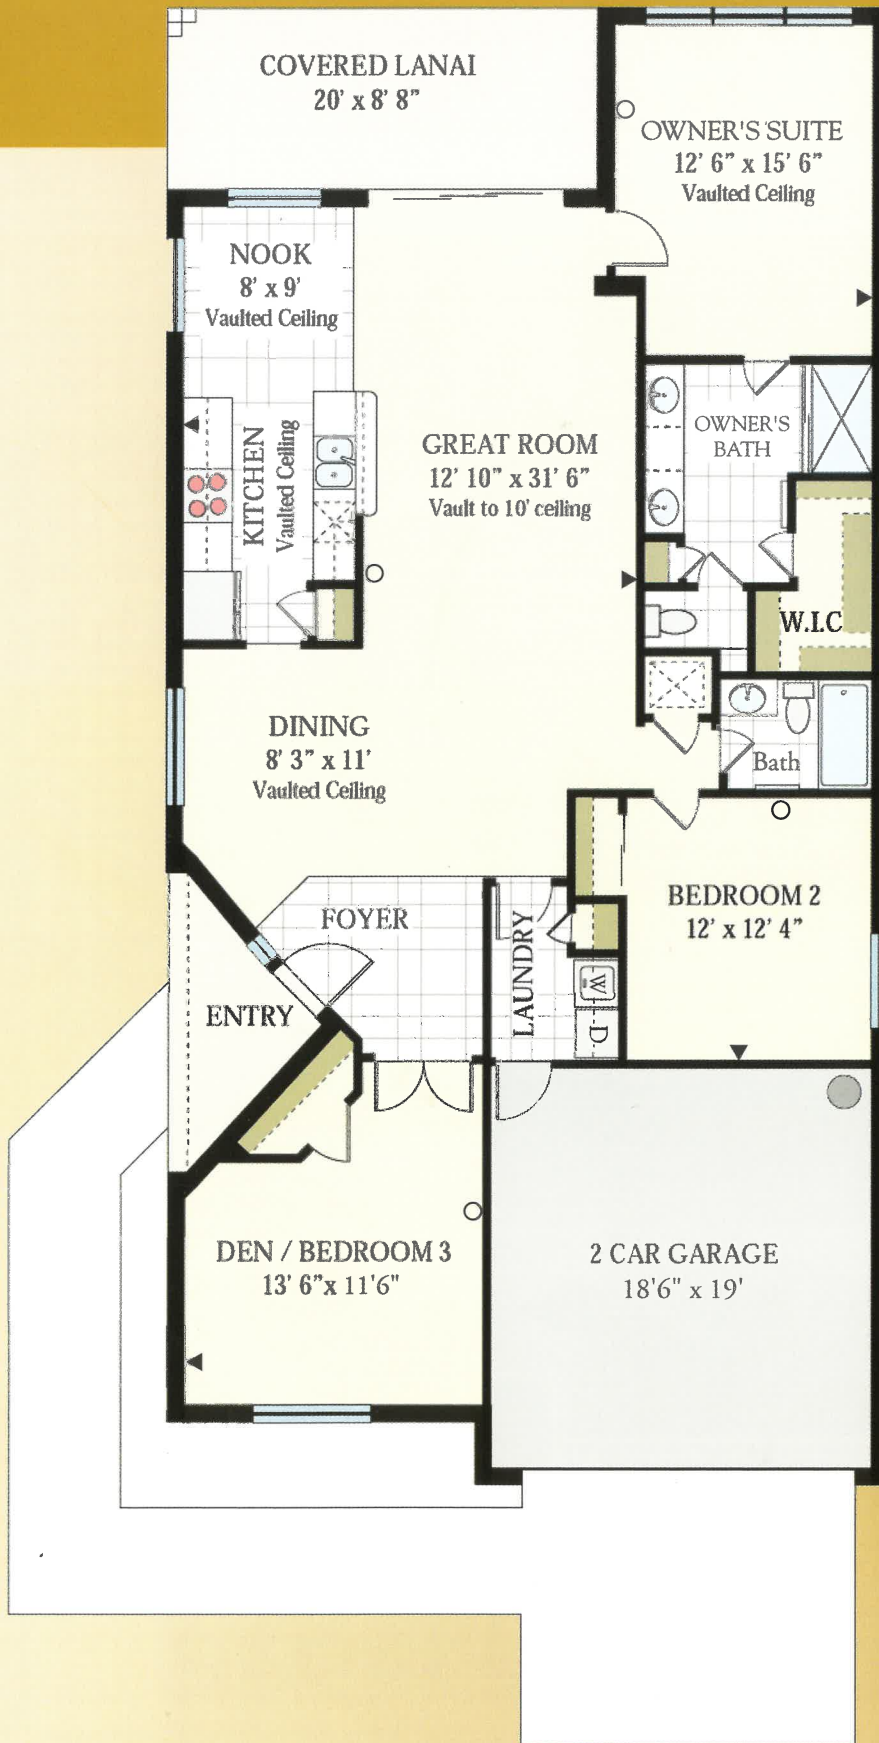

Sweetwater
by Don Webb

The Belmont

GARDENS

2 Bedrooms, 2 Bathrooms, Great Room,
3rd Bedroom or Den, Dining Room,
Covered Lanai, 2 Car Garage

Total: 1,725 sq.ft.

Artist's renderings are conceptual only. Exact dimensions and spatial arrangements on this plan are approximate and may vary in final construction.