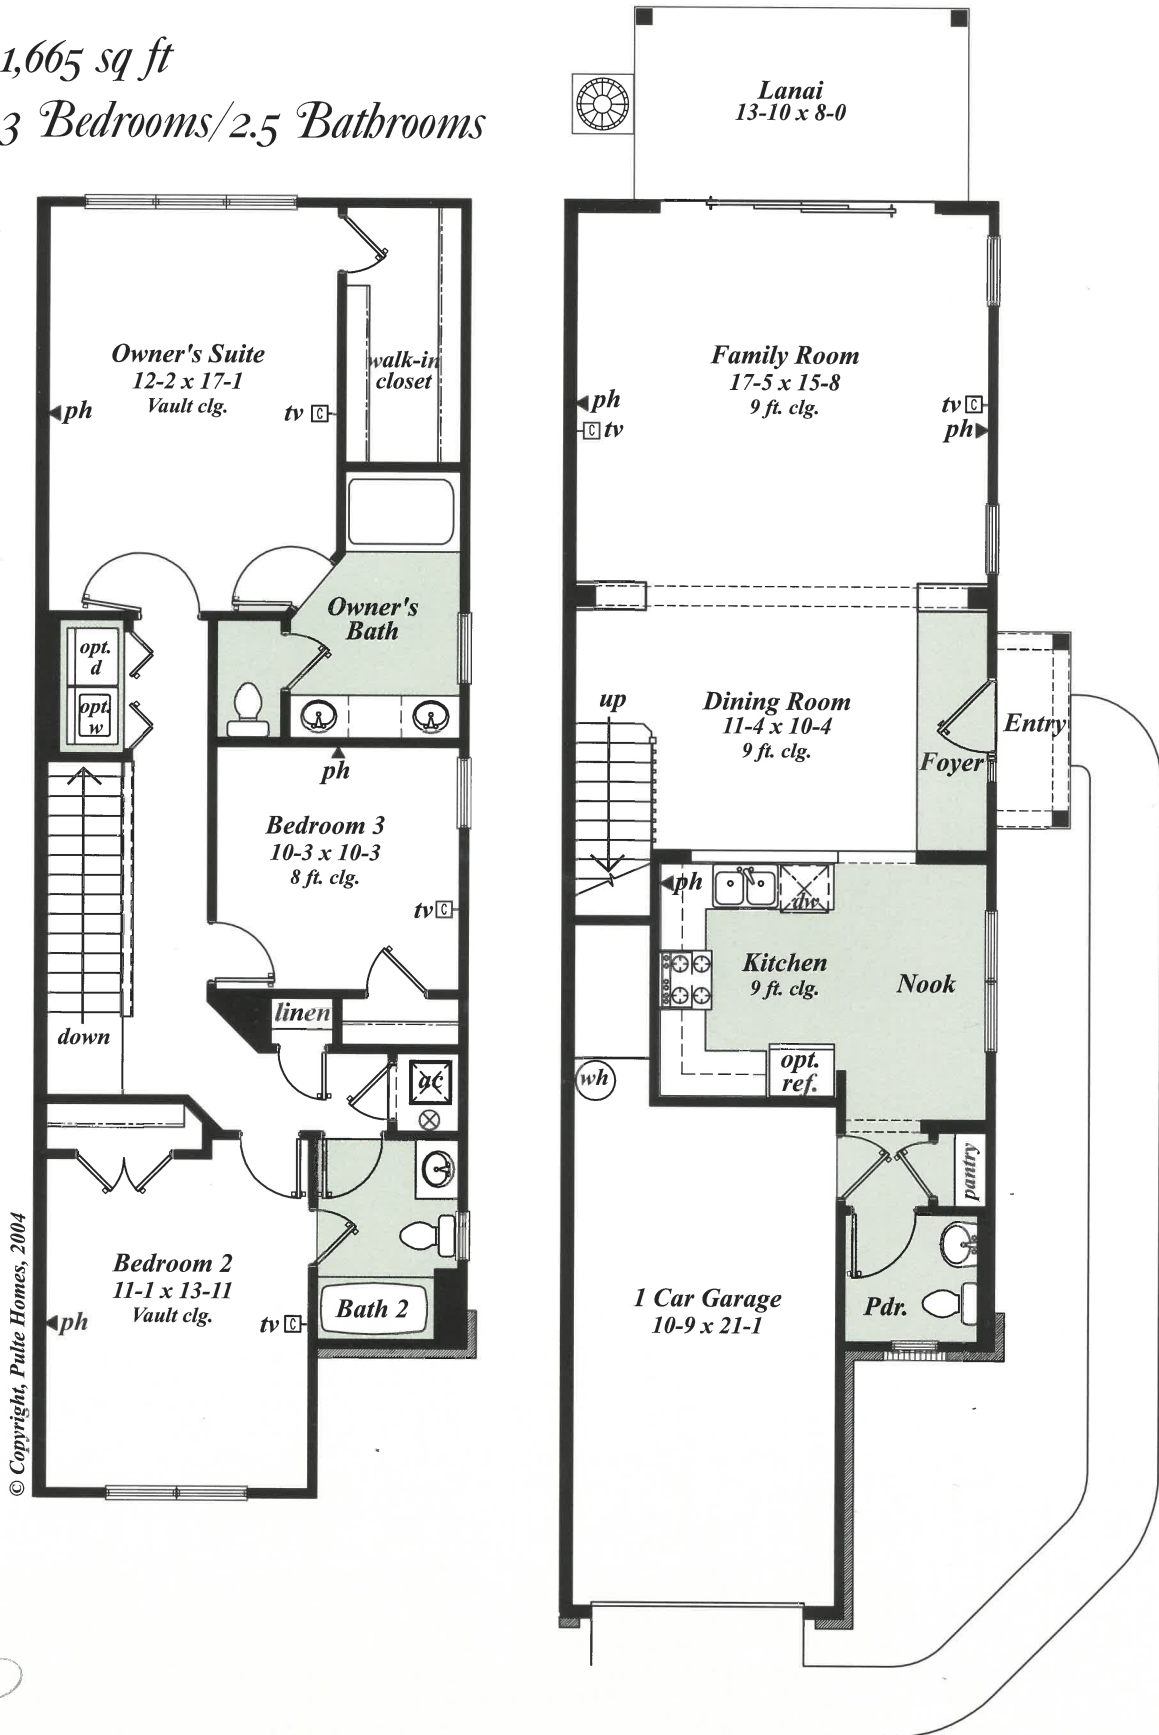

The Galliano

1,665 sq ft

3 Bedrooms/2.5 Bathrooms

Due to Pulte's ongoing commitment to customer satisfaction, these plans may be amended without prior notice. Artist's rendering only, may not reflect actual characteristics of finished home. Landscaping on the rendering is shown only for display. Window sizes and locations, room sizes and dimensions, as well as square footages are approximate and may vary slightly. Prices, plans and features subject to change without notice. CGC059530. 08/04.