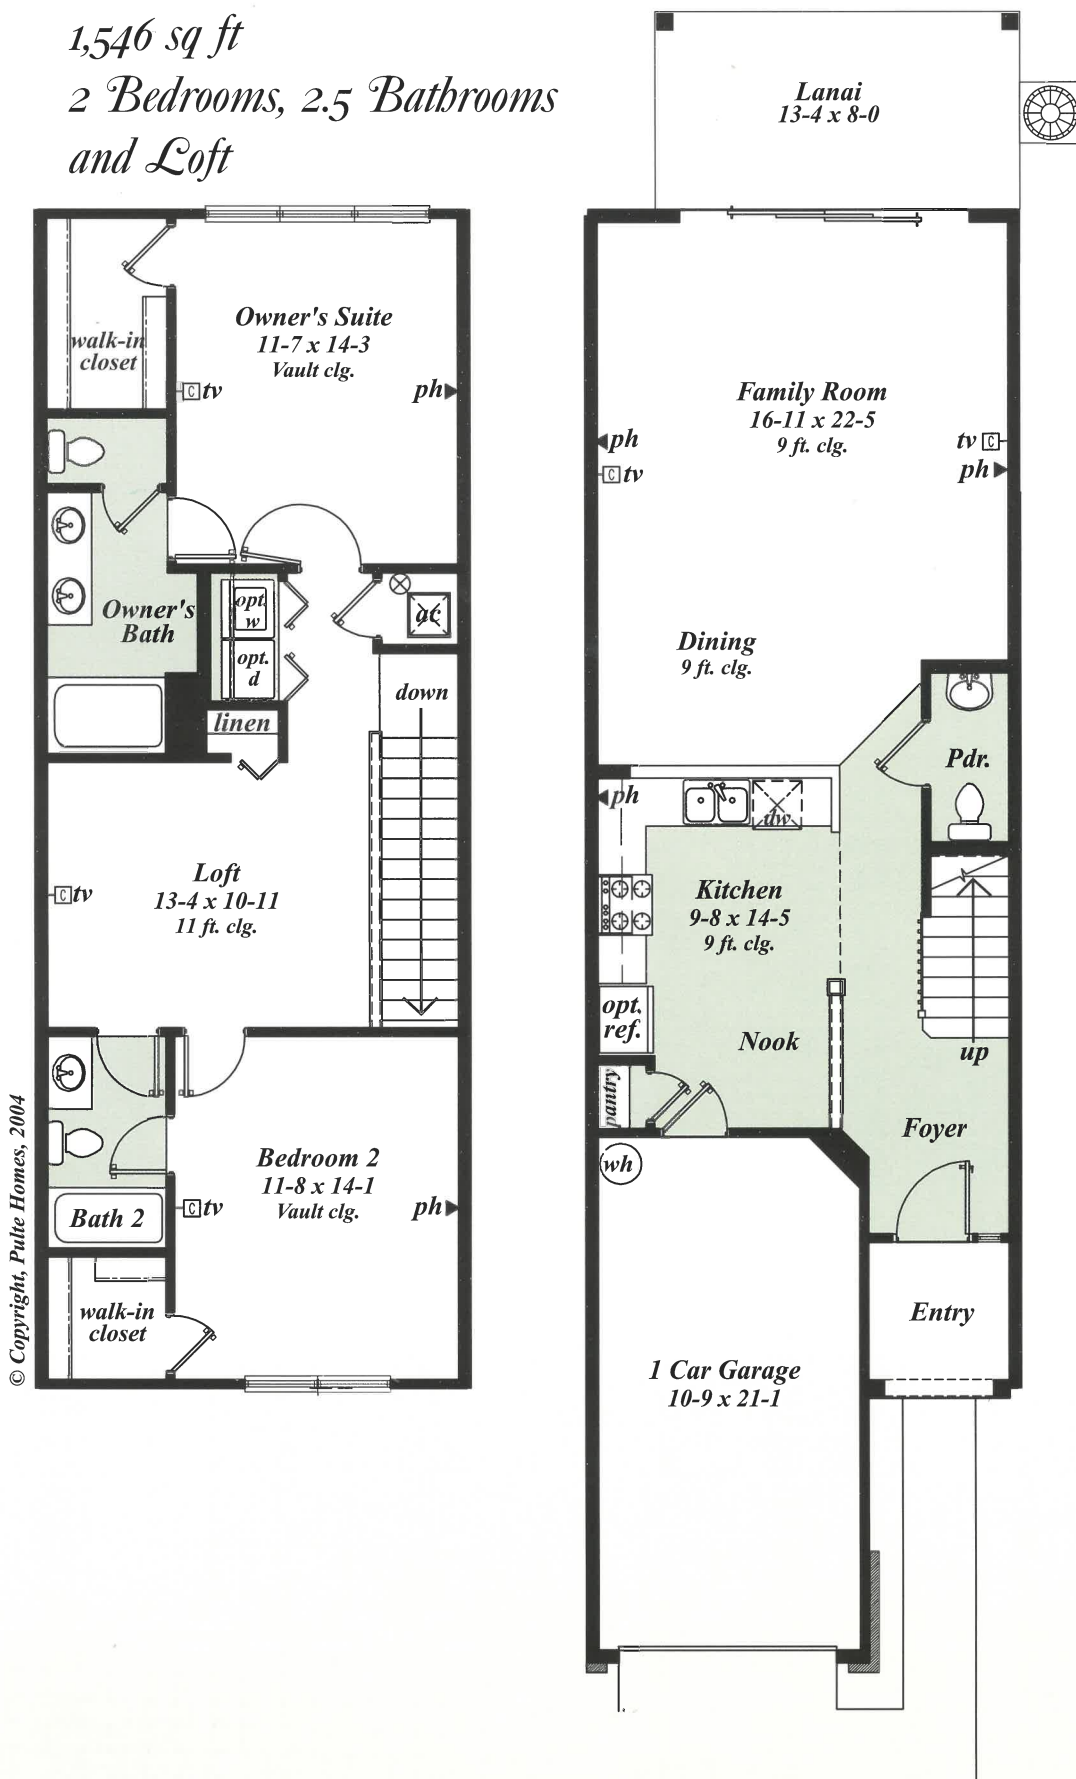

The Florentino

1,546 sq ft
 2 Bedrooms, 2.5 Bathrooms
 and Loft

© Copyright, Pulte Homes, 2004