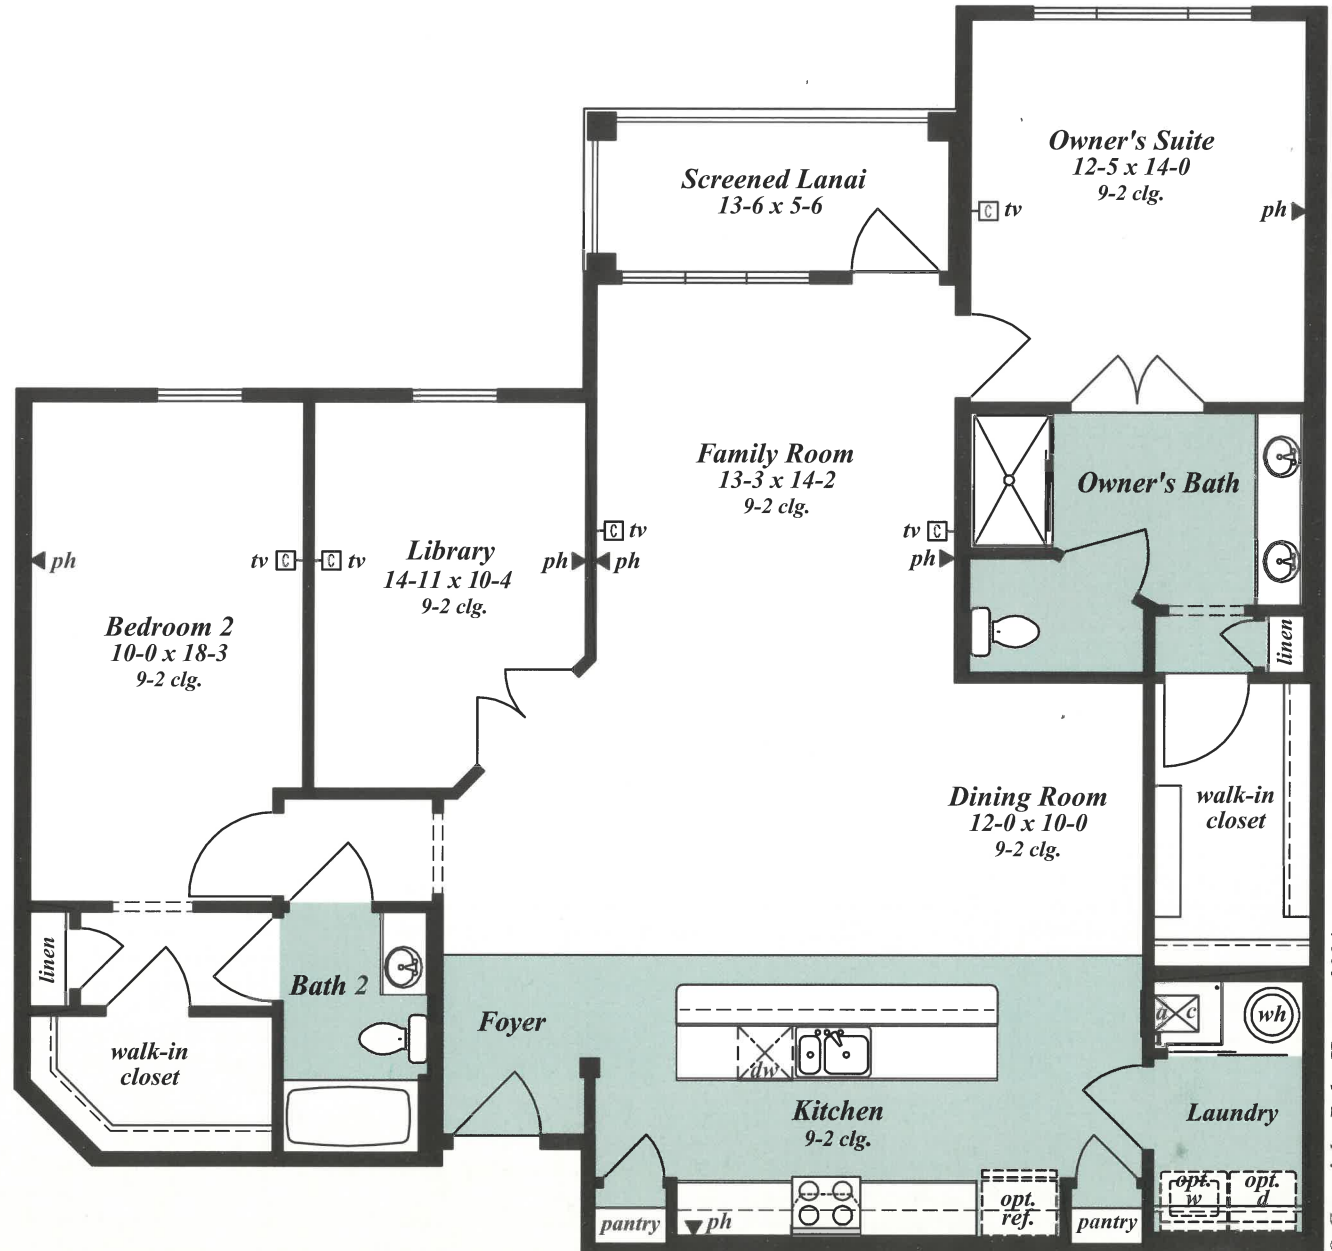

The Denali

The Denali offers outstanding design elements in a charming two bedroom, two bathroom design. Features in this 1,711-square-foot condominium include a screened lanai, spacious family room, and a private library. The Owner's Suite features a large walk-in closet and elegant bath.

Due to Pulte's ongoing commitment to customer satisfaction, these plans may be amended without prior notice. Artist's rendering only, may not reflect actual characteristics of finished home. Landscaping on the rendering is shown only for display. Window sizes and locations, room sizes and dimensions, as well as square footages are approximate and may vary slightly. Prices, plans and features subject to change without notice. CGC059530. 4/05.