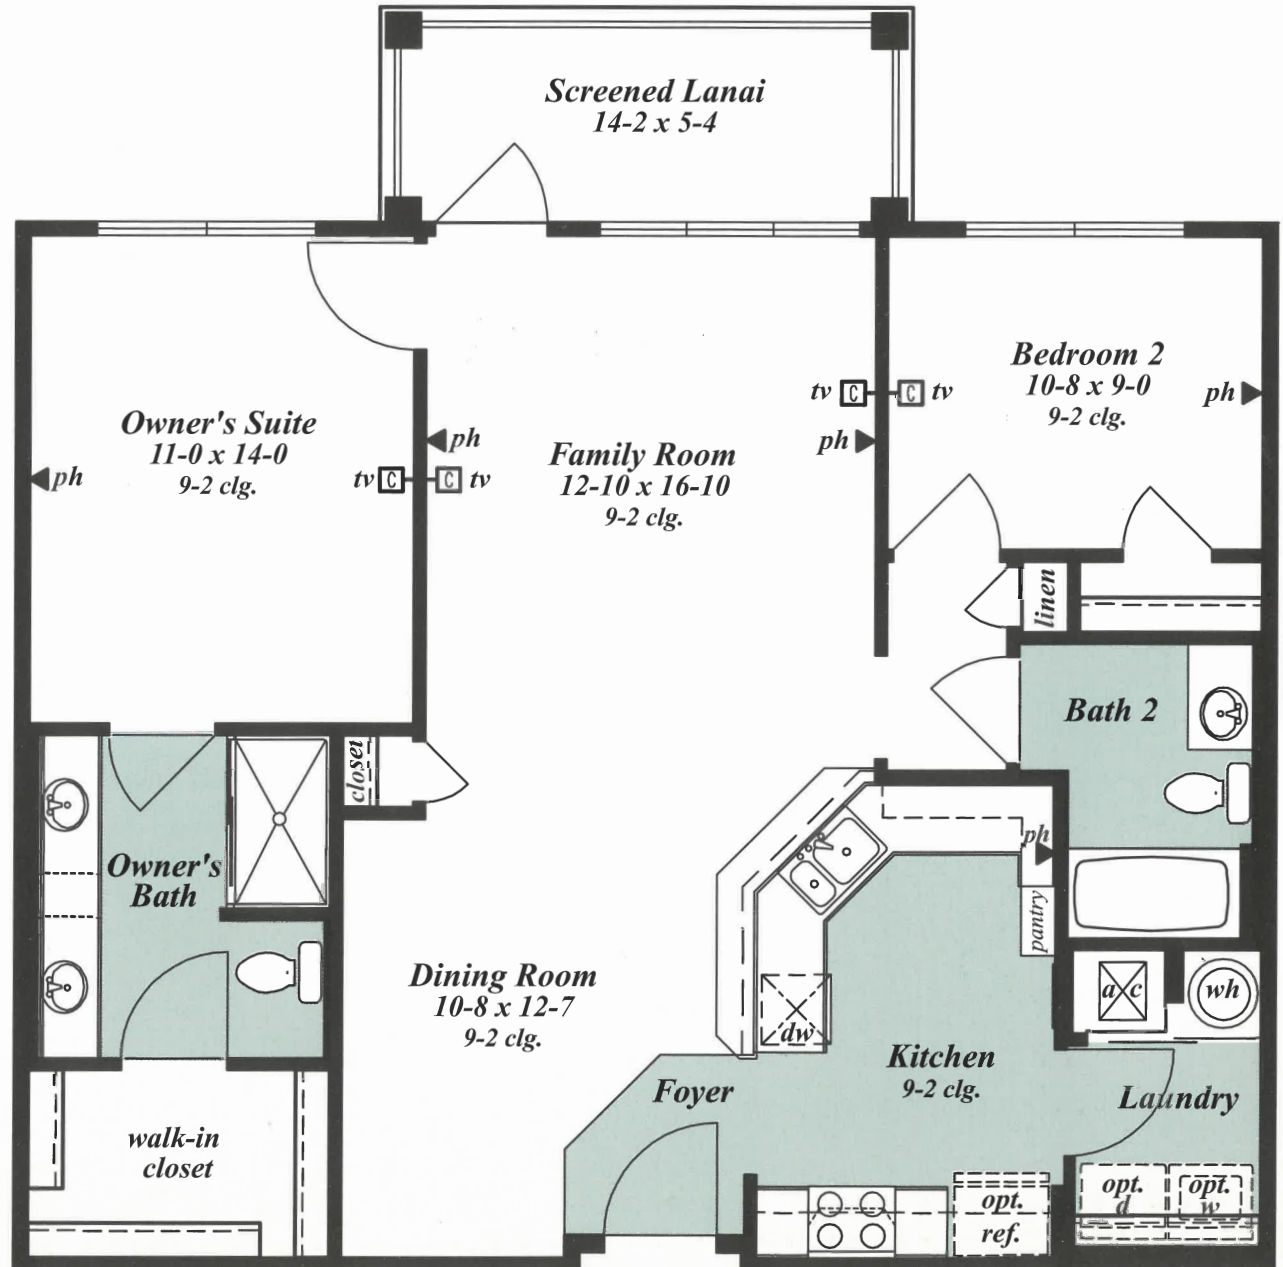

The Allegheny

The Allegheny is a stunning 1,126-square-foot, two-bedroom, two-bath condominium that combines elegance with care-free living. This home's spectacular Owner's Suite includes a spacious walk-in closet and double vanities. The open family room provides the perfect environment for entertaining and relaxing.

Due to Pulte's ongoing commitment to customer satisfaction, these plans may be amended without prior notice. Artist's rendering only, may not reflect actual characteristics of finished home. Landscaping on the rendering is shown only for display. Window sizes and locations, room sizes and dimensions, as well as square footages are approximate and may vary slightly. Prices, plans and features subject to change without notice. CGC059530, 4/05.