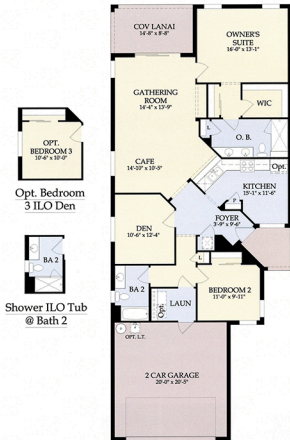

THE CASCADIA FLOOR PLAN

Cascadia Total A/C Sq. Ft. - 1,494

Due to Pulte's ongoing commitment to customer satisfaction, these plans may be amended without prior notice. Artist's rendering only, may not reflect actual characteristics of finished home. Window sizes and locations, room sizes and dimensions, as well as square footages are approximate and may vary slightly. Prices, plans and features subject to change without notice. ©2014 Pulte Homes, Inc. 7/14. ORAL REPRESENTATIONS CANNOT BE RELIED UPON AS CORRECTLY STATING REPRESENTATIONS OF THE DEVELOPER. FOR CORRECT REPRESENTATIONS, MAKE REFERENCE TO THIS BROCHURE AND TO THE DOCUMENTS REQUIRED BY SECTION 718.503, FLORIDA STATUTES, TO BE FURNISHED BY A DEVELOPER TO A BUYER OR LESSEE.