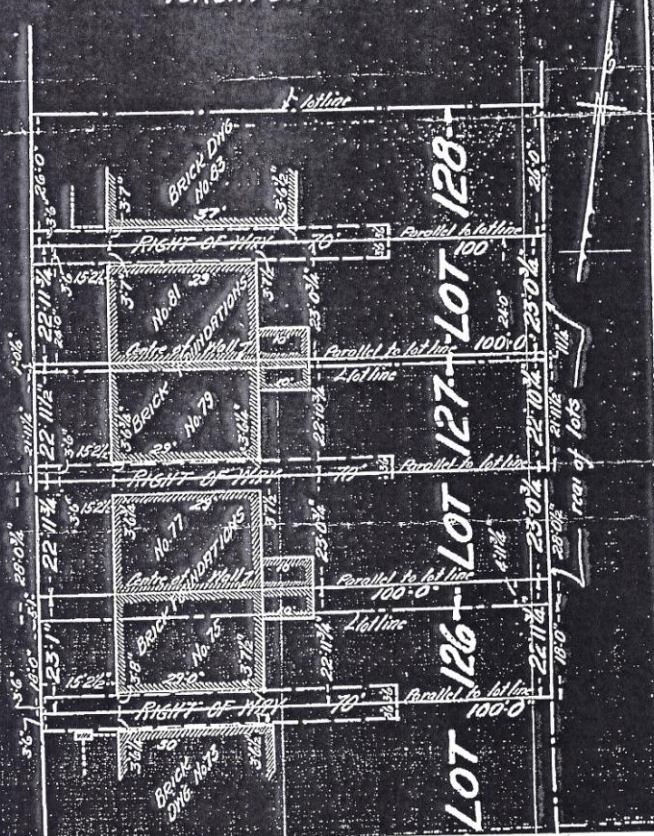

October 20th 1927

Sketch Showing
LOT 127 & PARTS OF LOTS 126 & 128
 REG^d PLAN M 490 (LAND TITLES OFFICE)
 TORONTO.

SCARBORO BEACH BLVD.

Geo. Slightam Esq.
 266 Riverdale Ave.
 Toronto.

Winters & Co.
 O.L. Surveyors
 Toronto.