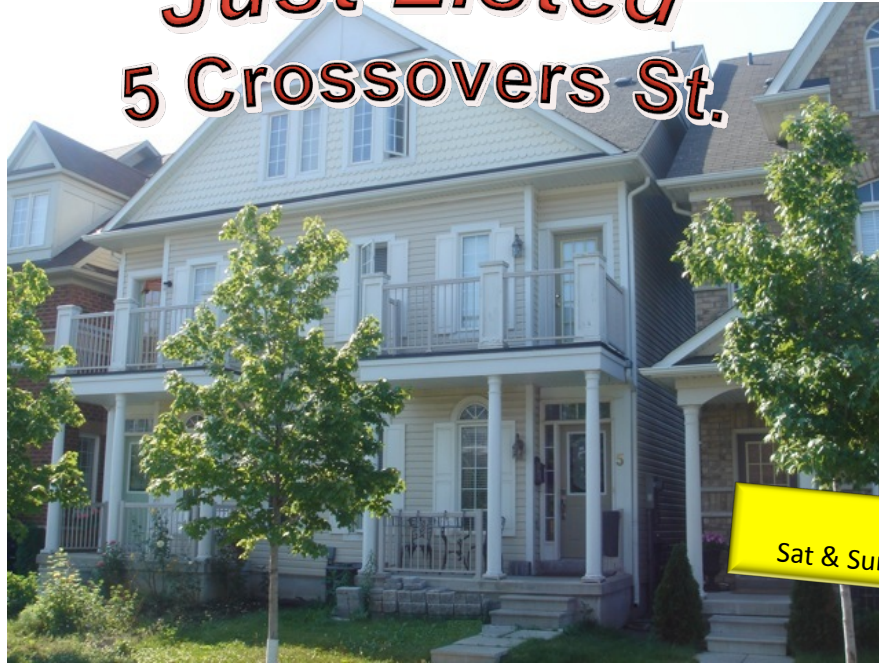

O'NEILL

Just Listed
5 Crossovers St.

Upper Beach Estates
4 bedroom semi-detached,
multi-level home, single-car
garage, deck and private
yard. Great location near
parks, Ted Reeve arena, GO
Train and TTC. Call today
for a private viewing.

See website for
additional pictures and
property details.

Open House
Sat & Sun, July 12 & 13, 2-4pm

www.GeorgeONeill.ca