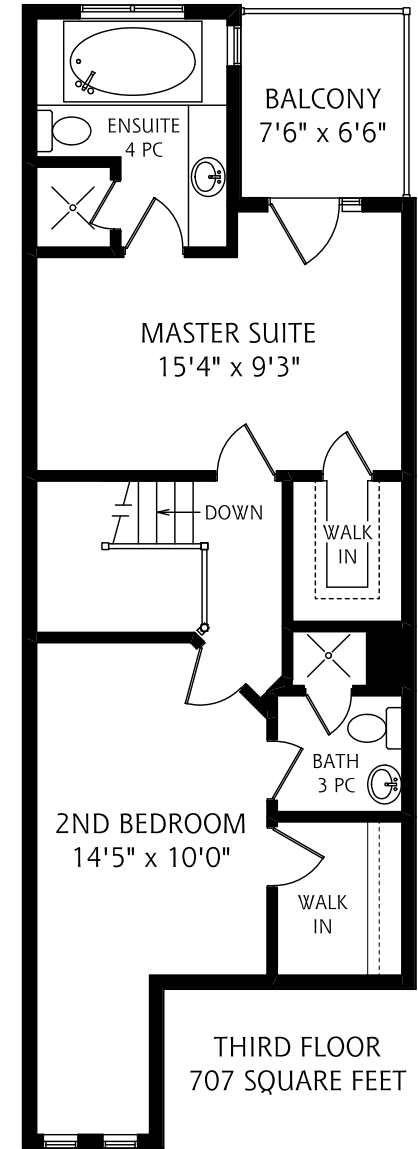

5 CROSSOVERS STREET

LOWER LEVEL
841 SQUARE FEET

MAIN FLOOR
841 SQUARE FEET

ALL MEASUREMENTS SHOULD BE CONSIDERED APPROXIMATE

SECOND FLOOR
780 SQUARE FEET

THIRD FLOOR
707 SQUARE FEET