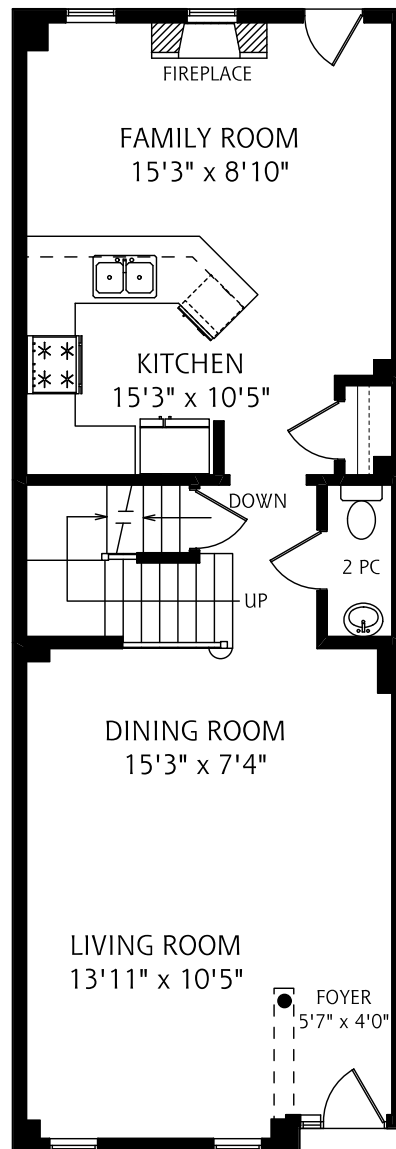

5 CROSSOVERS STREET

LOWER LEVEL
841 SQUARE FEET

MAIN FLOOR
841 SQUARE FEET

ALL MEASUREMENTS SHOULD BE CONSIDERED APPROXIMATE

SECOND FLOOR
780 SQUARE FEET

THIRD FLOOR
707 SQUARE FEET