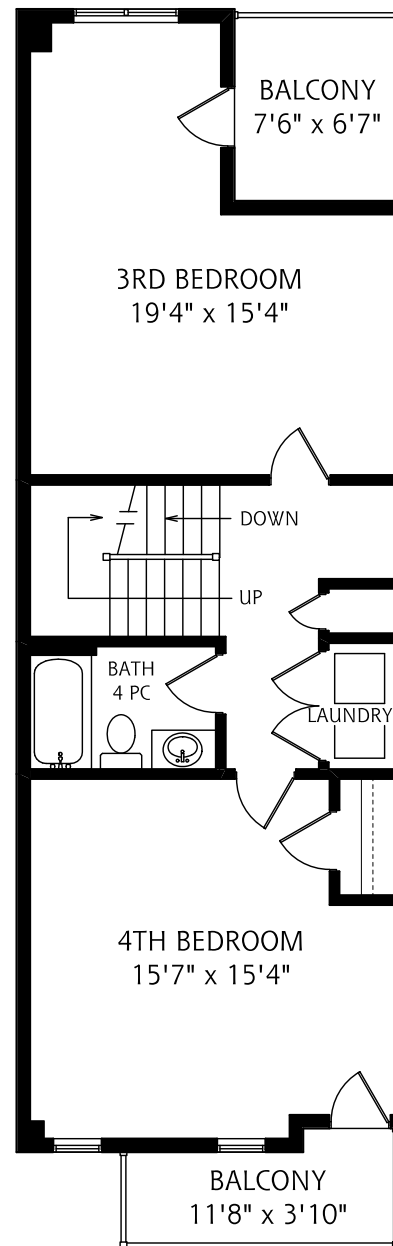

5 CROSSOVERS STREET

LOWER LEVEL
841 SQUARE FEET

MAIN FLOOR
841 SQUARE FEET

ALL MEASUREMENTS SHOULD BE CONSIDERED APPROXIMATE

SECOND FLOOR
780 SQUARE FEET

THIRD FLOOR
707 SQUARE FEET