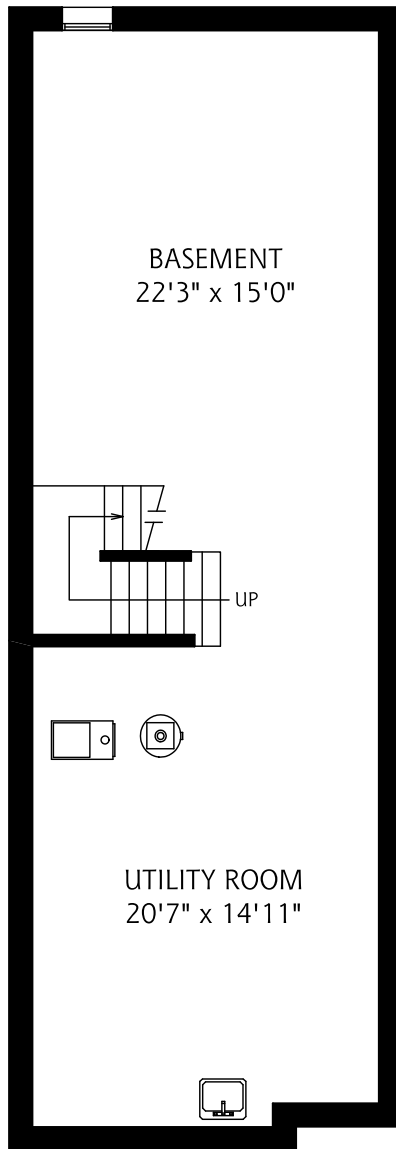

5 CROSSOVERS STREET

LOWER LEVEL
841 SQUARE FEET

MAIN FLOOR
841 SQUARE FEET

ALL MEASUREMENTS SHOULD BE CONSIDERED APPROXIMATE

SECOND FLOOR
780 SQUARE FEET

THIRD FLOOR
707 SQUARE FEET