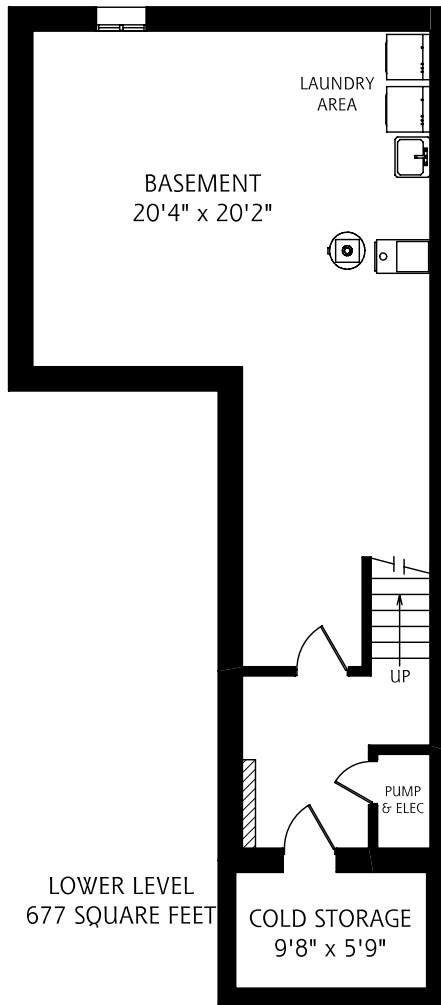

36 ENROUTES STREET

GEORGE O'NEILL

Royal LePage Estate Realty, Brokerage
416.690.5100

REAL FLOOR PLANS
www.realfloorplans.com

NOV 20, 2008 - COLIN THOMSON - 416-800-7526