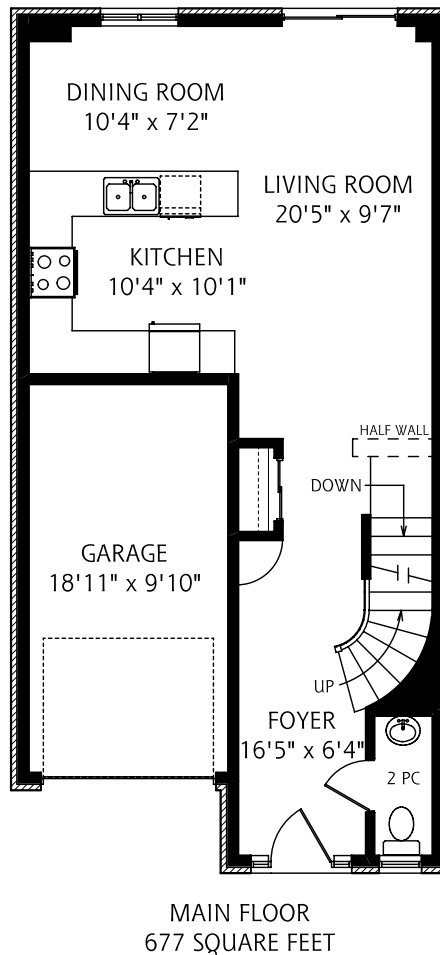

36 ENROUTES STREET

GEORGE O'NEILL

Royal LePage Estate Realty, Brokerage
416.690.5100

REAL FLOOR PLANS
www.realfloorplans.com

NOV 20, 2008 - COLIN THOMSON - 416-800-7526