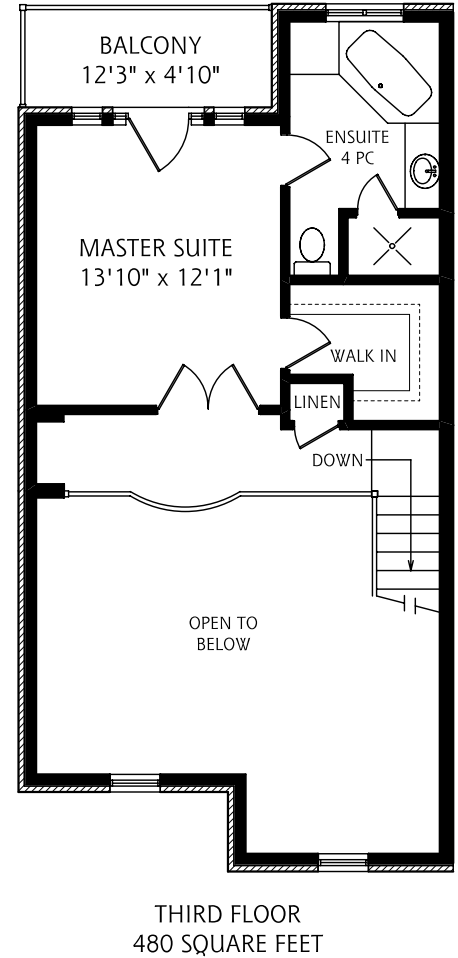

36 ENROUTES STREET

GEORGE O'NEILL

Royal LePage Estate Realty, Brokerage
416.690.5100

REAL FLOOR PLANS
www.realfloorplans.com

NOV 20, 2008 - COLIN THOMSON - 416-800-7526