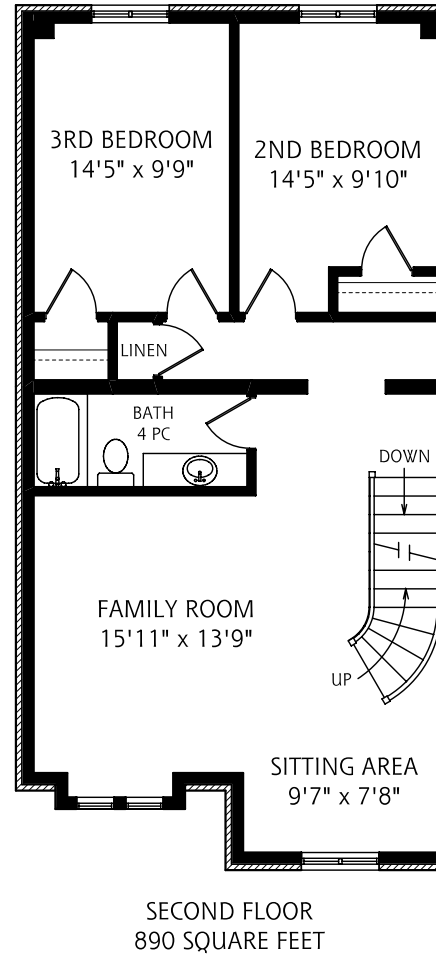

36 ENROUTES STREET

GEORGE O'NEILL

Royal LePage Estate Realty, Brokerage
416.690.5100

REAL FLOOR PLANS
www.realfloorplans.com

NOV 20, 2008 - COLIN THOMSON - 416-800-7526