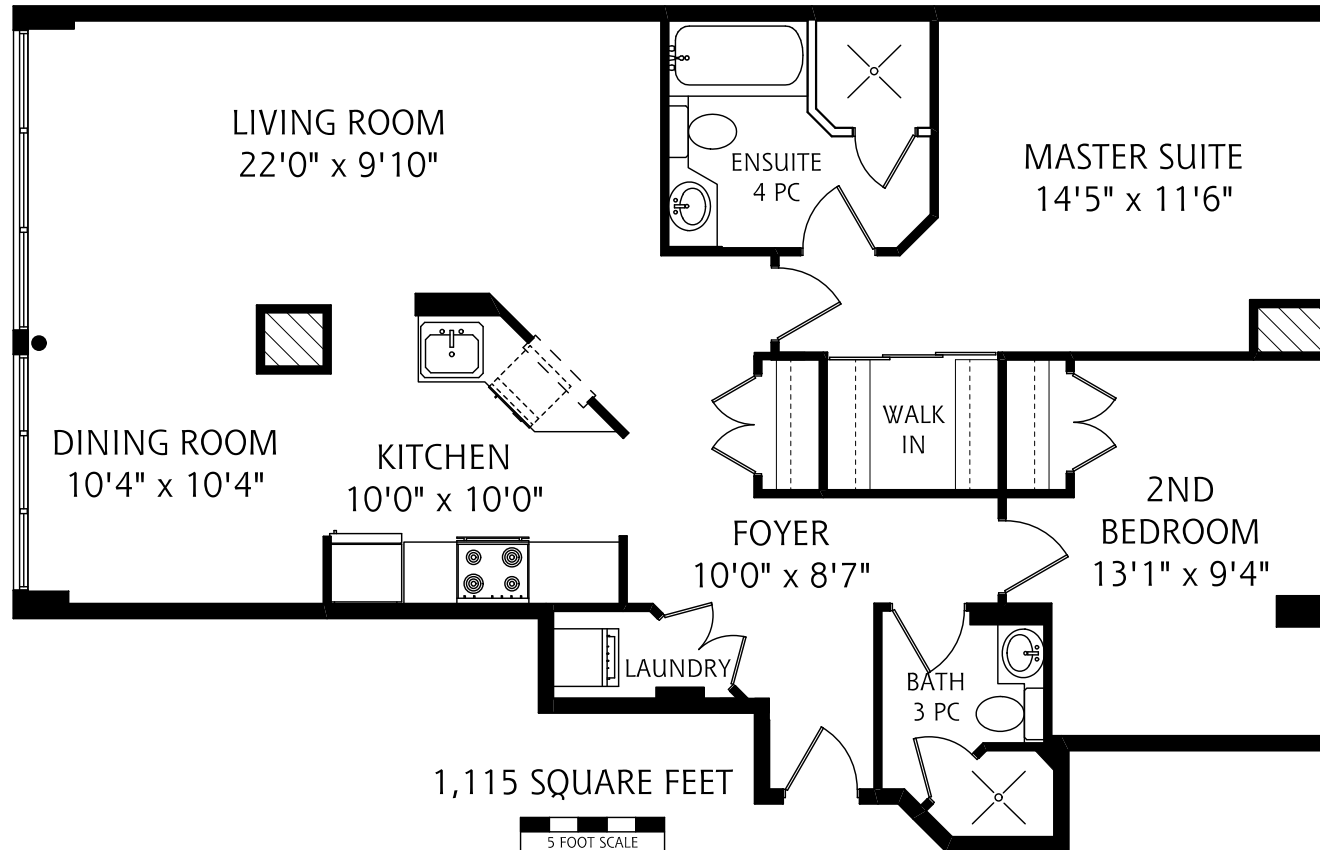

24 WELLESLEY STREET WEST SUITE 221

ALL MEASUREMENTS SHOULD BE CONSIDERED APPROXIMATE

GEORGE O'NEILL

Royal LePage Estate Realty, Brokerage
416.690.5100

REAL FLOOR PLANS

www.realfloorplans.com

AUG 6, 2008 - COLIN THOMSON - 416-800-7526