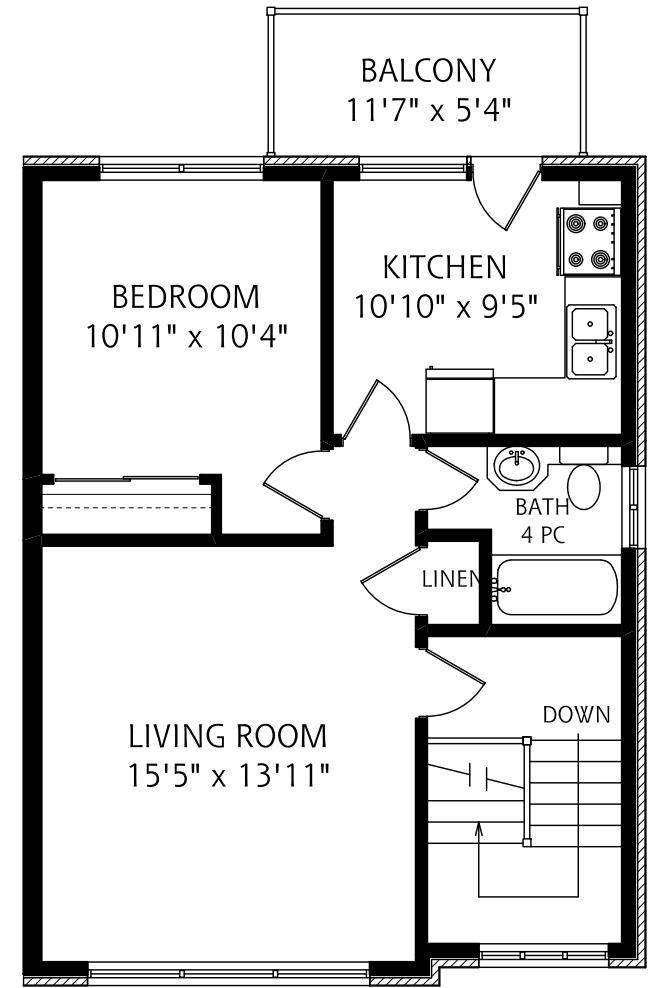

# 143 BELLEFAIR AVENUE

LOWER LEVEL  
470 SQUARE FEET

MAIN FLOOR  
710 SQUARE FEET

SECOND FLOOR  
710 SQUARE FEET

ALL MEASUREMENTS SHOULD BE CONSIDERED APPROXIMATE

PRESENTED BY  
**GEORGE O'NEILL**

ESTATE REALTY, BROKERAGE  
(416) 690 - 5100

**REAL FLOOR PLANS**

www.realfloorplans.com

JUN 6, 2008 - COLIN THOMSON - 416-800-7526