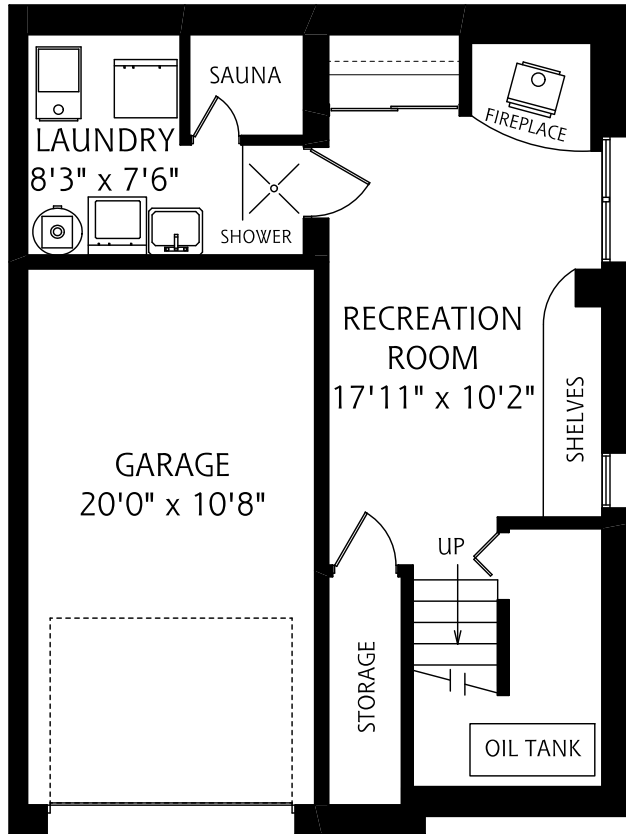

# 143 BELLEFAIR AVENUE

LOWER LEVEL  
470 SQUARE FEET

MAIN FLOOR  
710 SQUARE FEET

SECOND FLOOR  
710 SQUARE FEET

ALL MEASUREMENTS SHOULD BE CONSIDERED APPROXIMATE

PRESENTED BY  
**GEORGE O'NEILL**

ESTATE REALTY, BROKERAGE  
(416) 690 - 5100

**REAL FLOOR PLANS**

www.realfloorplans.com

JUN 6, 2008 - COLIN THOMSON - 416-800-7526