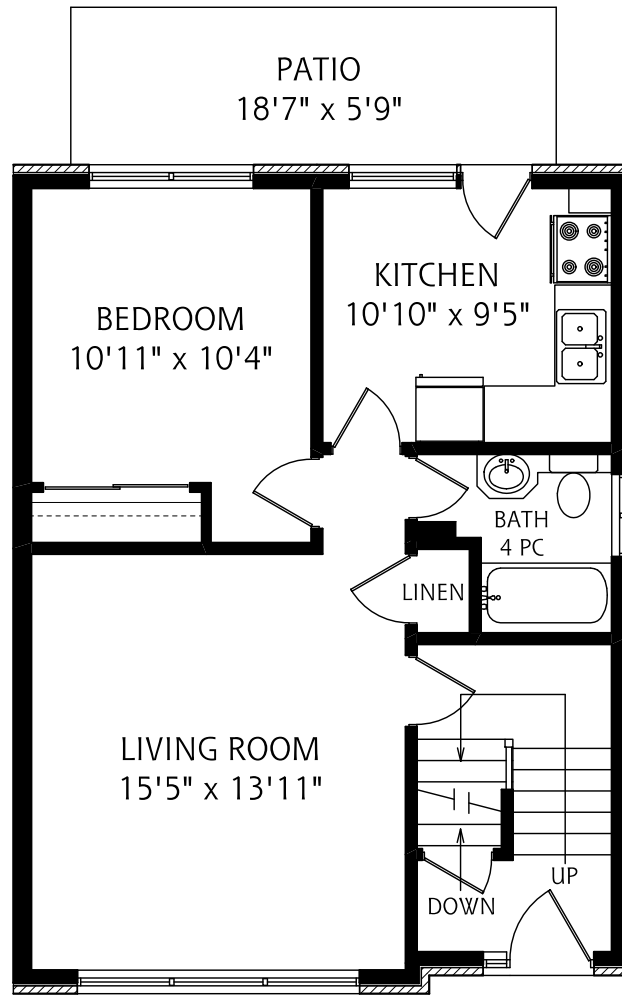

# 143 BELLEFAIR AVENUE

LOWER LEVEL  
470 SQUARE FEET

MAIN FLOOR  
710 SQUARE FEET

SECOND FLOOR  
710 SQUARE FEET

ALL MEASUREMENTS SHOULD BE CONSIDERED APPROXIMATE

PRESENTED BY  
**GEORGE O'NEILL**

ESTATE REALTY, BROKERAGE  
(416) 690 - 5100

**REAL FLOOR PLANS**

www.realfloorplans.com

JUN 6, 2008 - COLIN THOMSON - 416-800-7526