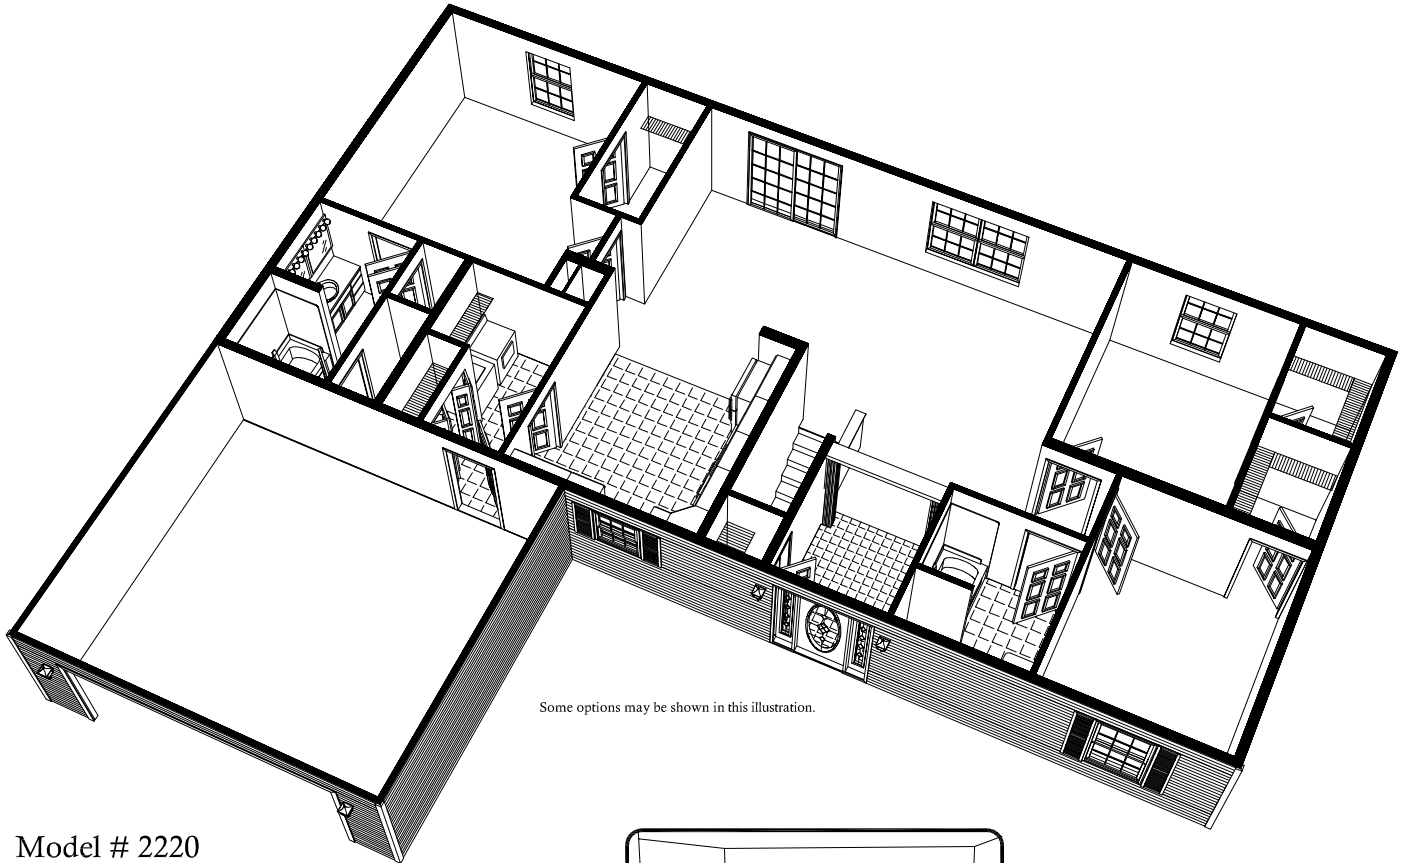

Kennedy

Some options may be shown in this illustration.

Model # 2220

3 Bedroom

2 Bath

1650 sq. ft.

Elegant Formal Entrance

Walk-in Closets Throughout

Master Suite offers glamorous optional Master Bath

Optional Master Bath