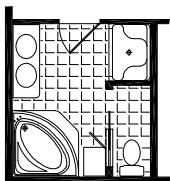

Kennedy

Some options may be shown in this illustration.

Model # 2220

3 Bedroom

2 Bath

1650 sq. ft.

Elegant Formal Entrance

Walk-in Closets Throughout

Master Suite offers glamorous optional Master Bath

Optional Master Bath