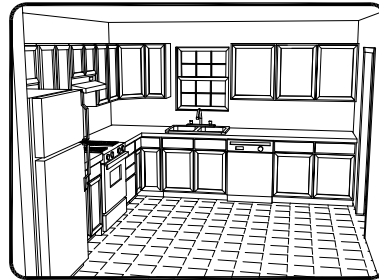

Optional Master Bath