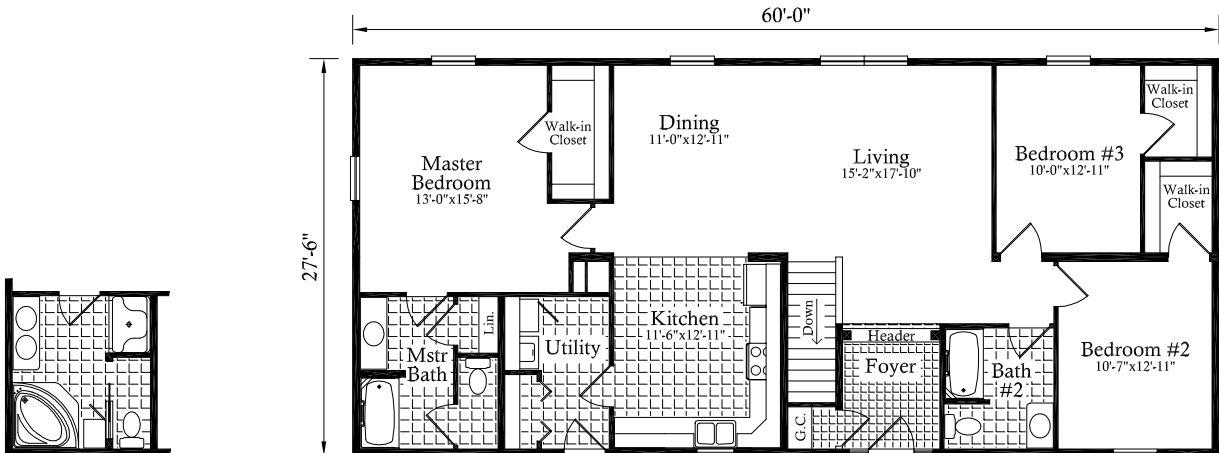

Kennedy

Some options may be shown in this illustration.

Model # 2220

3 Bedroom

2 Bath

1650 sq. ft.

Elegant Formal Entrance

Walk-in Closets Throughout

Master Suite offers glamorous optional Master Bath

Optional Master Bath