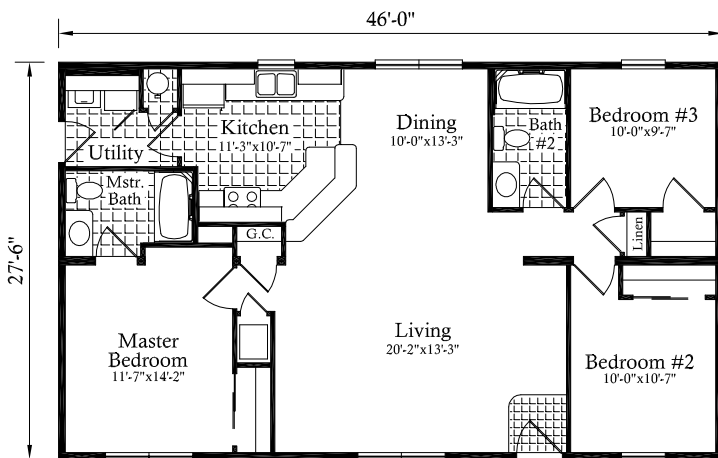

Some options may be shown in this illustration.

Optional Basement

Model # 2227  
3 Bedroom  
2 Bath  
1265 sq. ft.

The eye-catching snack bar is ideal for family and entertaining

Openly abundant for under 1300 sq. ft.