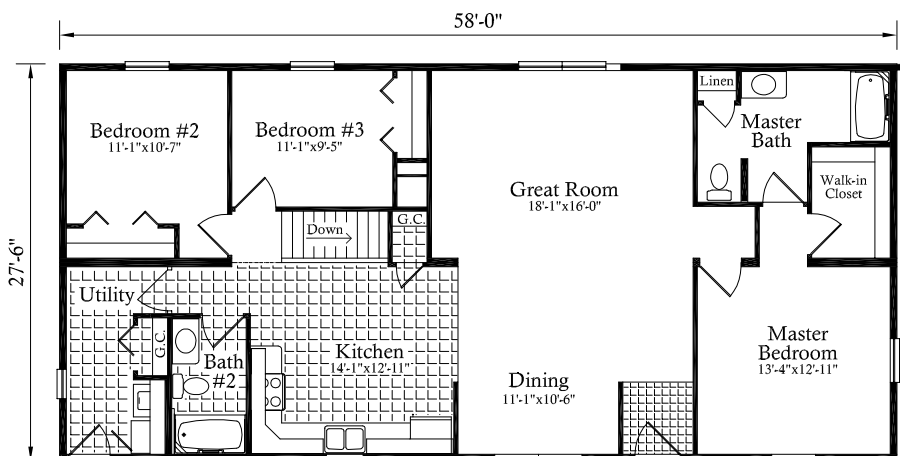

Cleveland

Some options may be shown in this illustration.

Model # 2229
3 Bedroom
2 Bath
1595 sq. ft.

Master Suite offers a
roomy Walk-in Closet
& private Master Bath