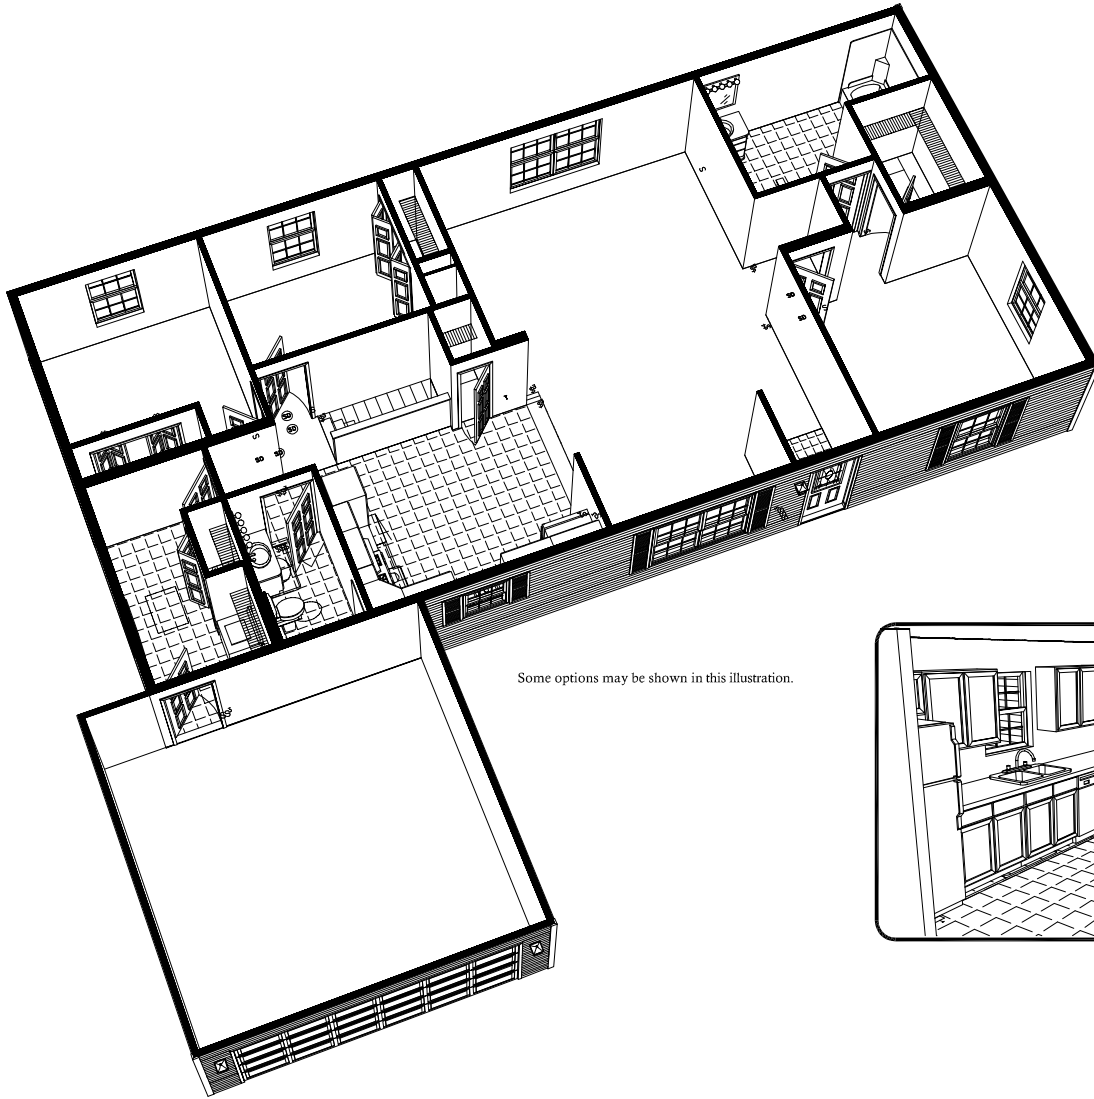

Cleveland

Some options may be shown in this illustration.

Model # 2229
3 Bedroom
2 Bath
1595 sq. ft.

Master Suite offers a
roomy Walk-in Closet
& private Master Bath