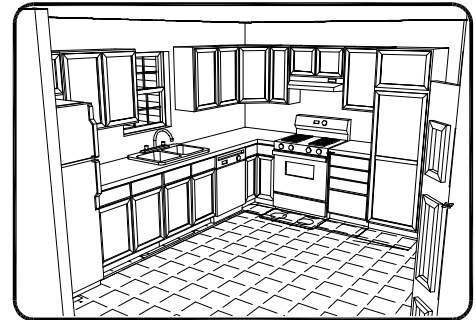

Cleveland

Some options may be shown in this illustration.

Model # 2229
3 Bedroom
2 Bath
1595 sq. ft.

Master Suite offers a
roomy Walk-in Closet
& private Master Bath