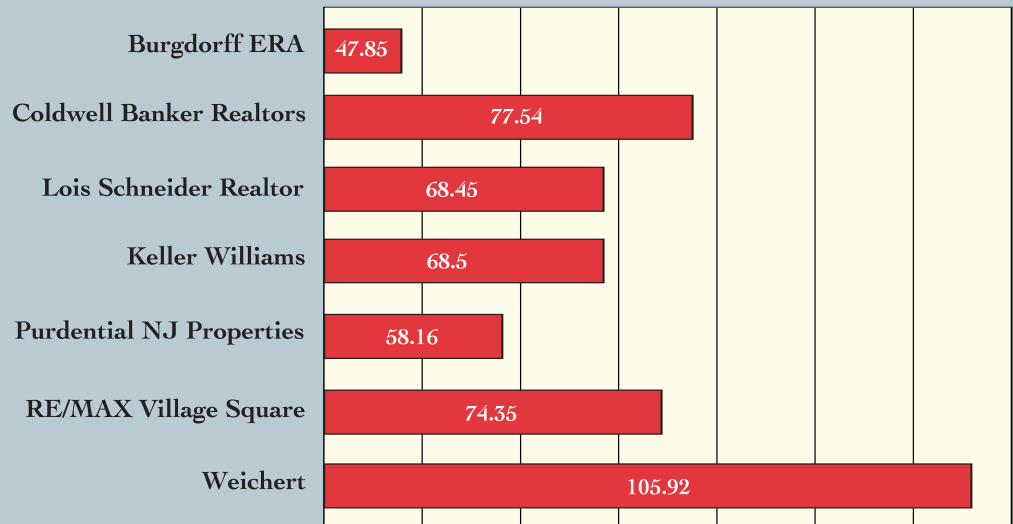

When Listing Your Home In Summit... Burgdorff Gets The Job Done

Burgdorff Sells Their Listings at a Higher Percentage of List Price to Sales Price*

ROOTS BUILDING

SUMMIT OFFICE

401 Springfield Ave.
Summit, NJ 07901
908-273-8000

www.burgdorff.com

Summit Average Days on Market 2007*

Burgdorff Sells Their Listings In The Shortest Amount Of Days

WHICH BROKER WILL YOU CHOOSE?