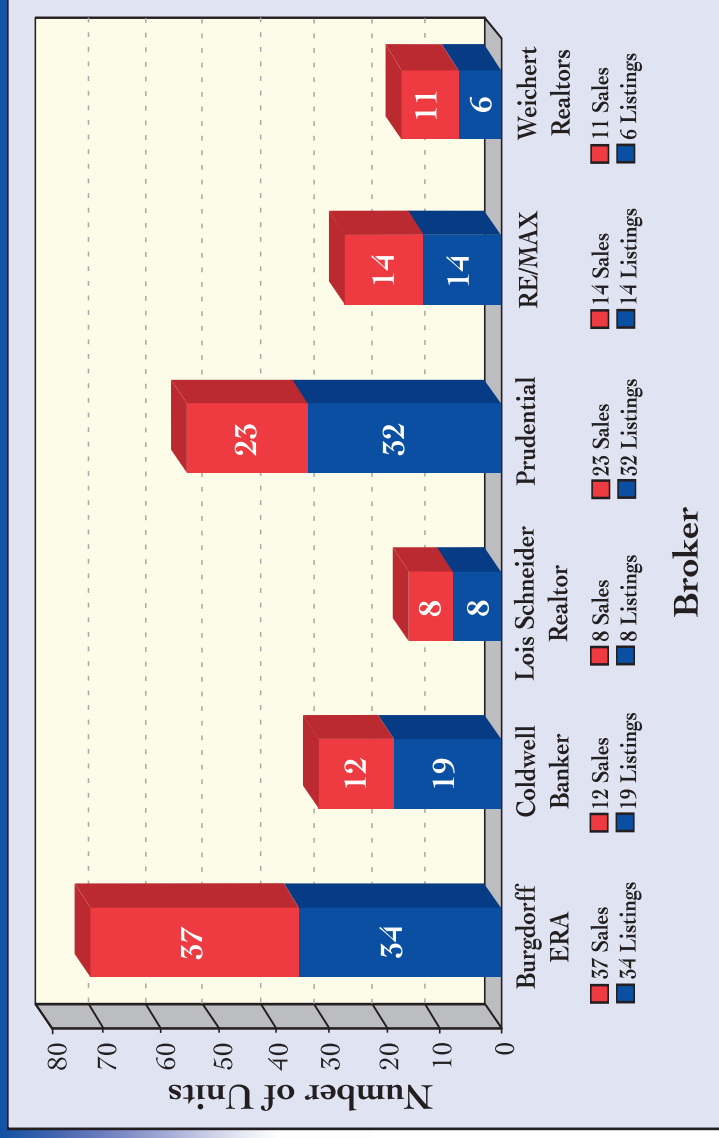

When Listing Your Home In New Providence...  
 Burgdorff Gets The Job Done\*

ROOTS BUILDING

**SUMMIT OFFICE**

401 Springfield Ave.  
 Summit, NJ 07901  
 908-273-8000

[www.burgdorff.com](http://www.burgdorff.com)