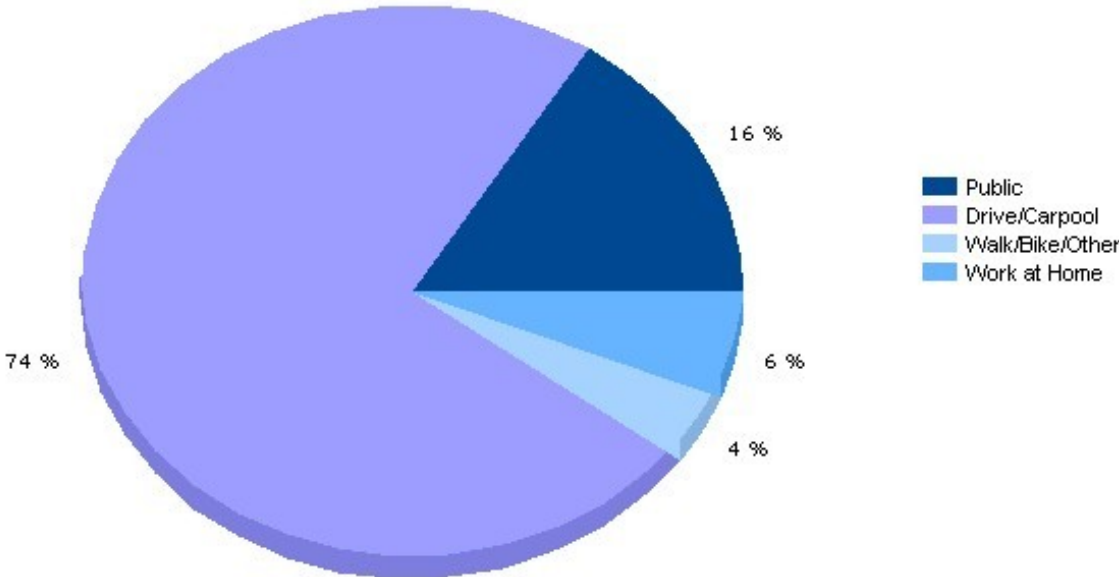

Transportation

07901, Summit, New Jersey

Transportation	07901	New Jersey
Households With No Vehicles	5.0%	11.0%
Households With One Vehicle	31.0%	32.0%
Households With Two or More	64.0%	58.0%
Median Travel Time to Work (mins)	23.9	23.5

Travel to Work

Copyright © 2007 Onboard LLC
Information presumed reliable when collected but not guaranteed and should be independently verified

Michael Pennisi
Burgdorff ERA

(908)656 -3858
michael -pennisi@burgdorff.com