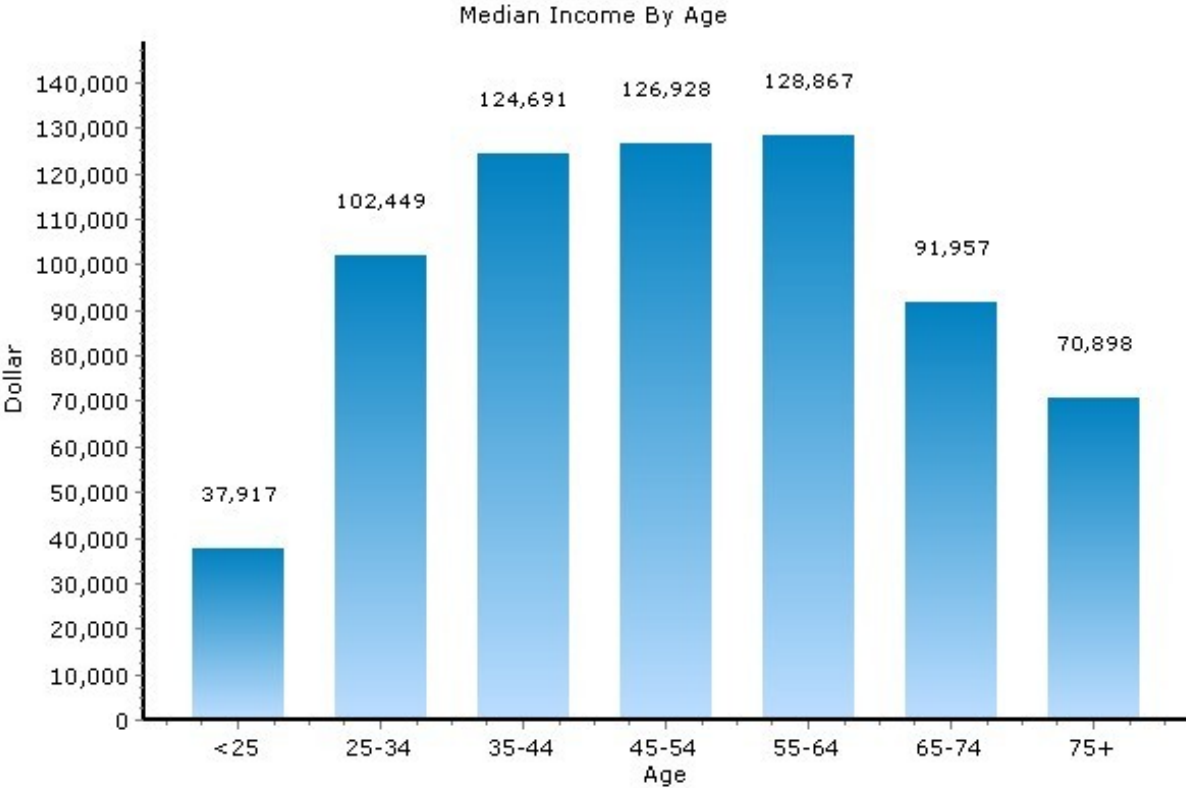

Median Income

07901, Summit, New Jersey

Copyright © 2007 Onboard LLC
Information presumed reliable when collected but not guaranteed and should be independently verified

Michael Pennisi
Burgdorff ERA

(908)656 -3858
michael -pennisi@burgdorff.com