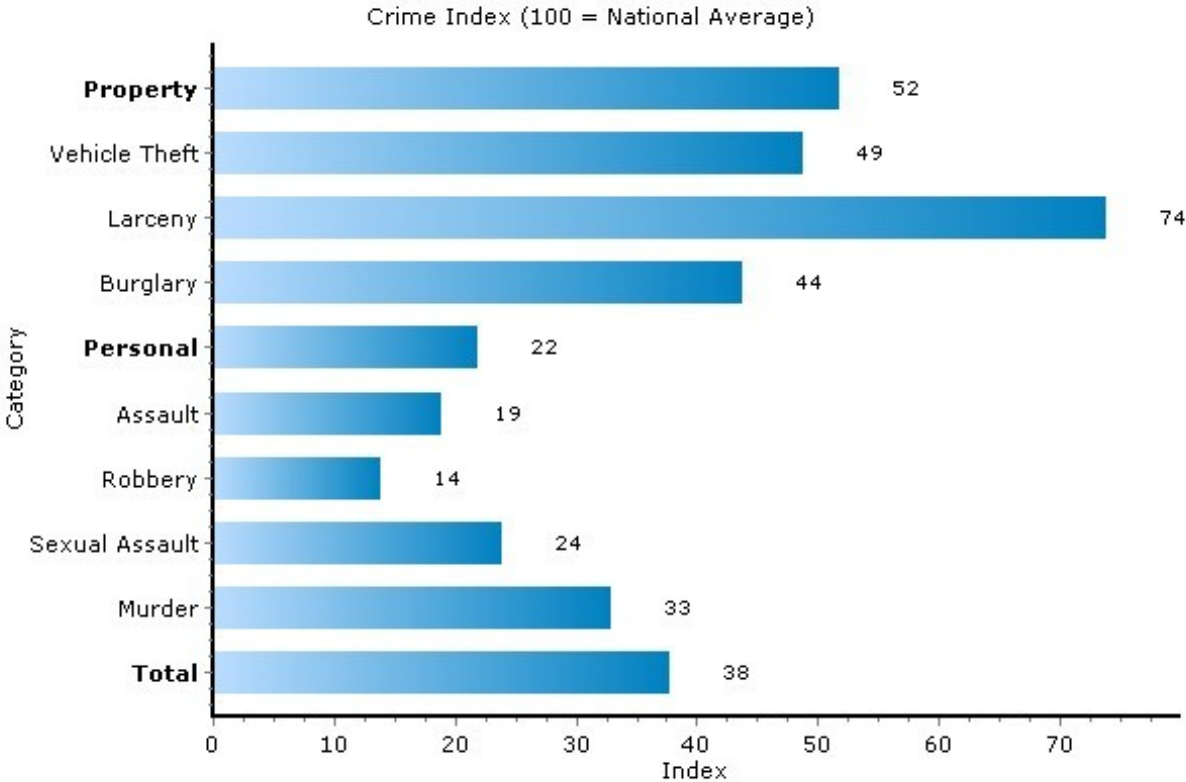

Crime

07901, Summit, New Jersey

Copyright © 2007 Onboard LLC
Information presumed reliable when collected but not guaranteed and should be independently verified

Michael Pennisi
Burgdorff ERA

(908)656 -3858
michael -pennisi@burgdorff.com