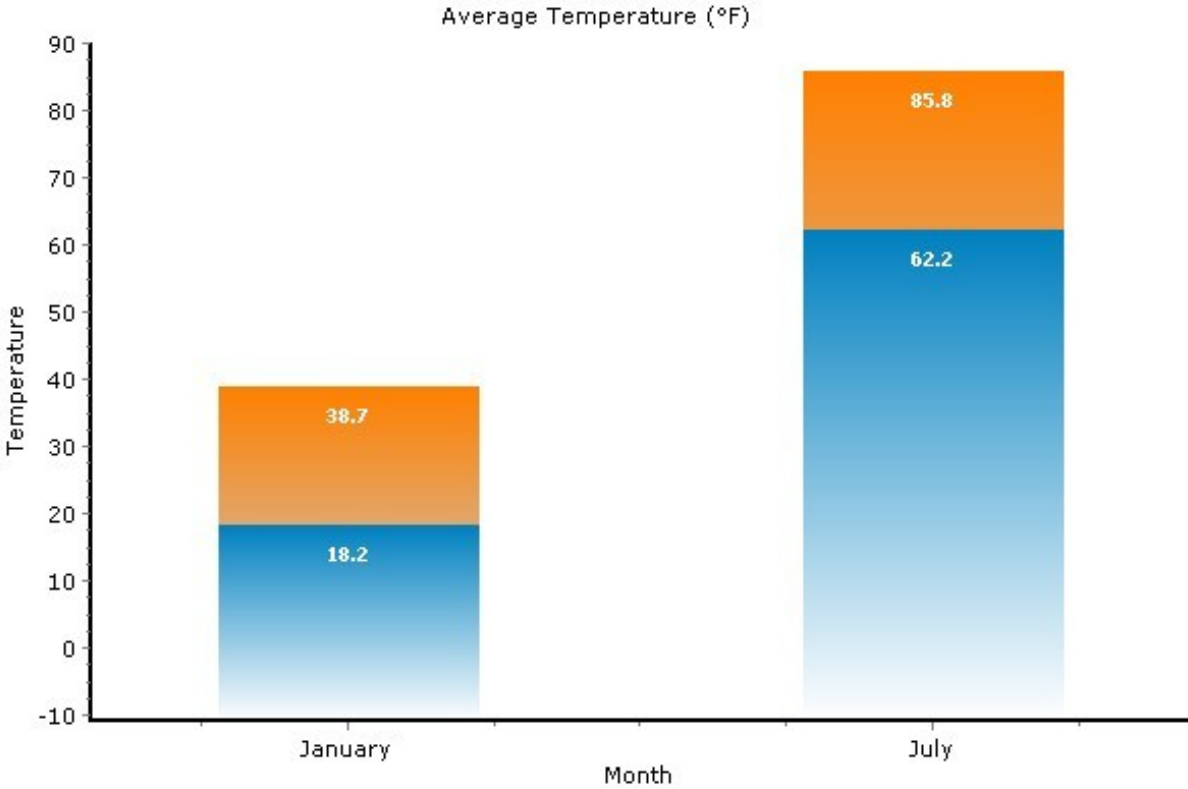

Climate: Average Temperature

07901, Summit, New Jersey

Precipitation	07901	New Jersey
Annual Precipitation (inches)	51.61	47.39

Copyright © 2007 Onboard LLC
Information presumed reliable when collected but not guaranteed and should be independently verified

Michael Pennisi
Burgdorff ERA

(908)656 -3858
michael -pennisi@burgdorff.com