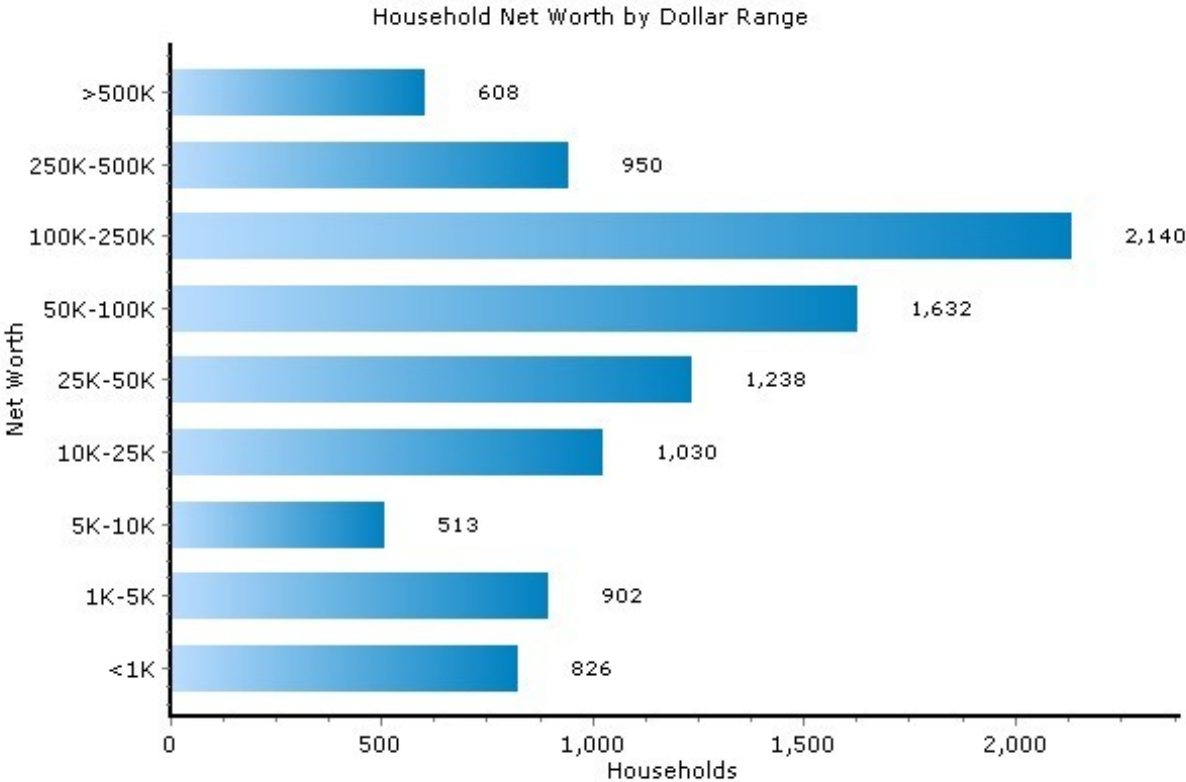

Michael Pennisi
Burgdorff ERA

(908)656 -3858
michael -pennisi@burgdorff.com

Net Worth

07901, Summit, New Jersey

Household Net Worth	07901	New Jersey
Median Household Net Worth	\$62,577	\$47,724
Average Household Net Worth	\$194,285	\$156,184
Median Home Sale Price	\$749,950	N/A