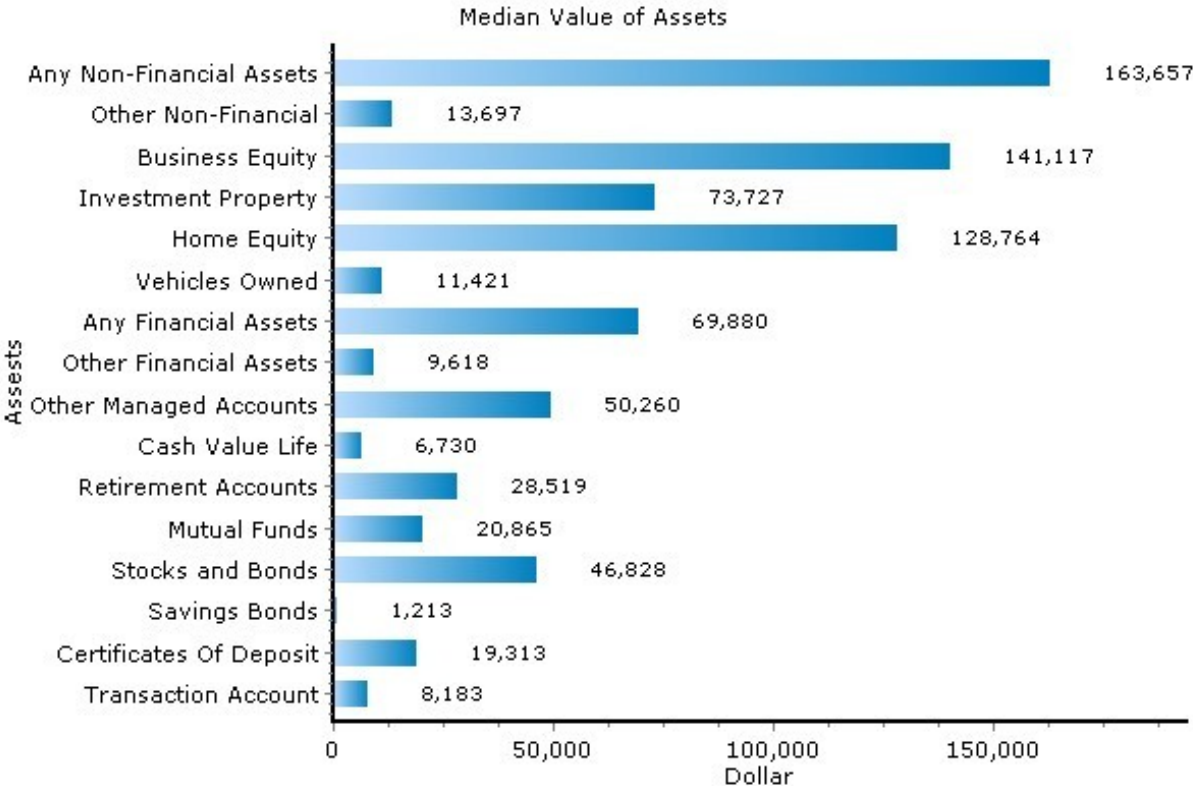

Median Value of Assets

07901, Summit, New Jersey

Copyright © 2007 Onboard LLC
Information presumed reliable when collected but not guaranteed and should be independently verified

Michael Pennisi
Burgdorff ERA

(908)656 -3858
michael -pennisi@burgdorff.com