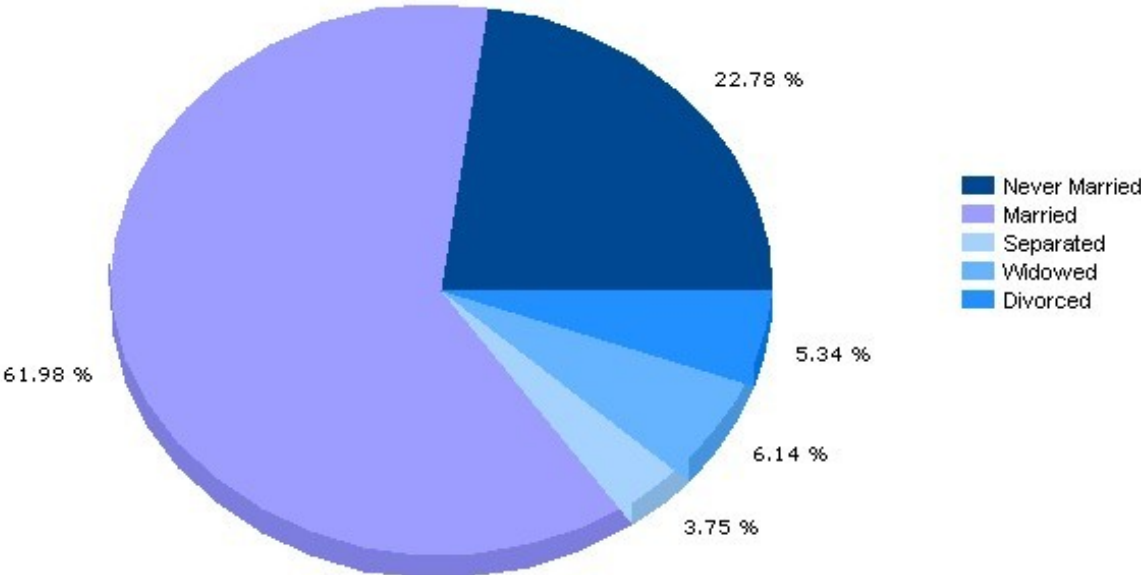

Household

07901, Summit, New Jersey

Household	07901	New Jersey
Number of Households	9,662	3,167,345
Average Household Size	2.69	2.73
Household with Children	37.2%	36.5%
Household with no Children	62.8%	63.5%
Household: Family	71.9%	70.1%
Household: Non-Family	28.1%	29.9%

Marital Status

Copyright © 2007 Onboard LLC
Information presumed reliable when collected but not guaranteed and should be independently verified

Michael Pennisi
Burgdorff ERA

(908)656 -3858
michael -pennisi@burgdorff.com