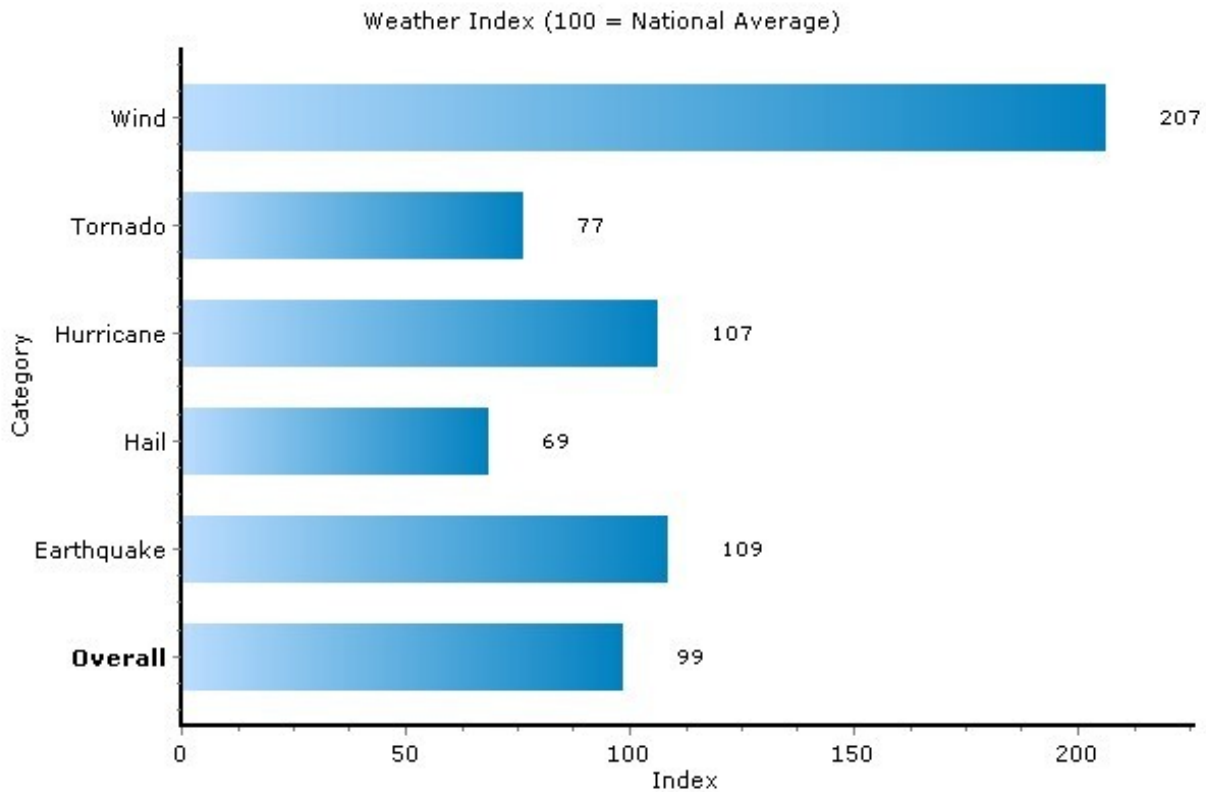

Climate: Weather Index

07901, Summit, New Jersey

Copyright © 2007 Onboard LLC
Information presumed reliable when collected but not guaranteed and should be independently verified

Michael Pennisi
Burgdorff ERA

(908)656 -3858
michael -pennisi@burgdorff.com