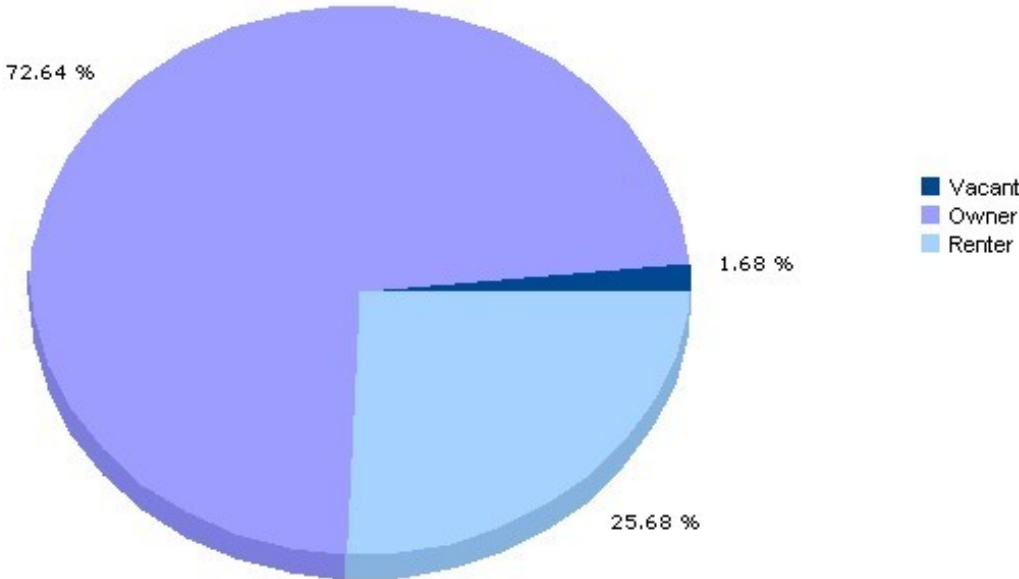

Housing

07901, Summit, New Jersey

Residency	07901	New Jersey
In Current Residence 5+ Years	41.9%	37.6%
Annual Residential Turnover	12.5%	14.3%
Median Years in Residence	4.15	3.69
Median Dwelling Age	49	38

Housing Type

Copyright © 2007 Onboard LLC
Information presumed reliable when collected but not guaranteed and should be independently verified

Michael Pennisi
Burgdorff ERA

(908)656 -3858
michael -pennisi@burgdorff.com