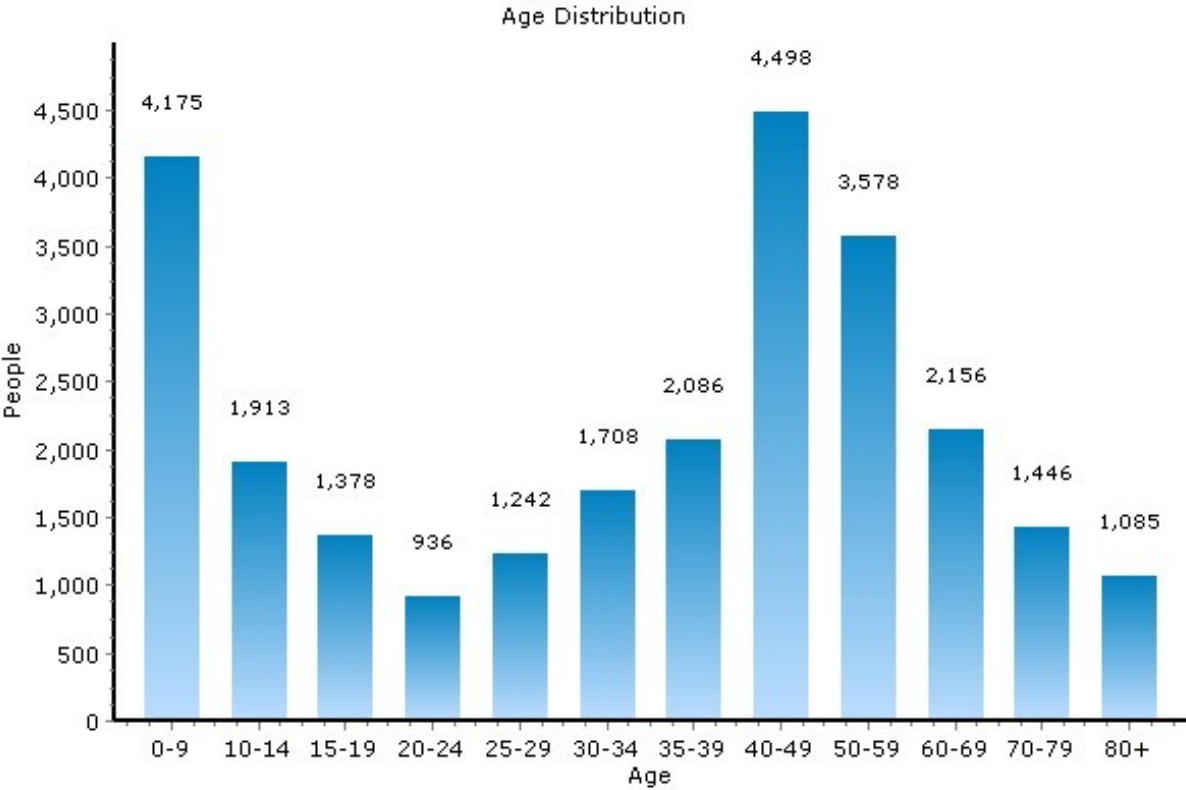

Michael Pennisi
Burgdorff ERA

(908)656 -3858

michael -pennisi@burgdorff.com

Population

07901, Summit, New Jersey

Population	07901	New Jersey
Population	26,197	8,832,837
Population Density (people/mile)	4,126	1,137
Population Growth	2.0%	5.0%
Male	12,753	4,307,827
Female	13,444	4,525,010
Median Age	38.19	37.15