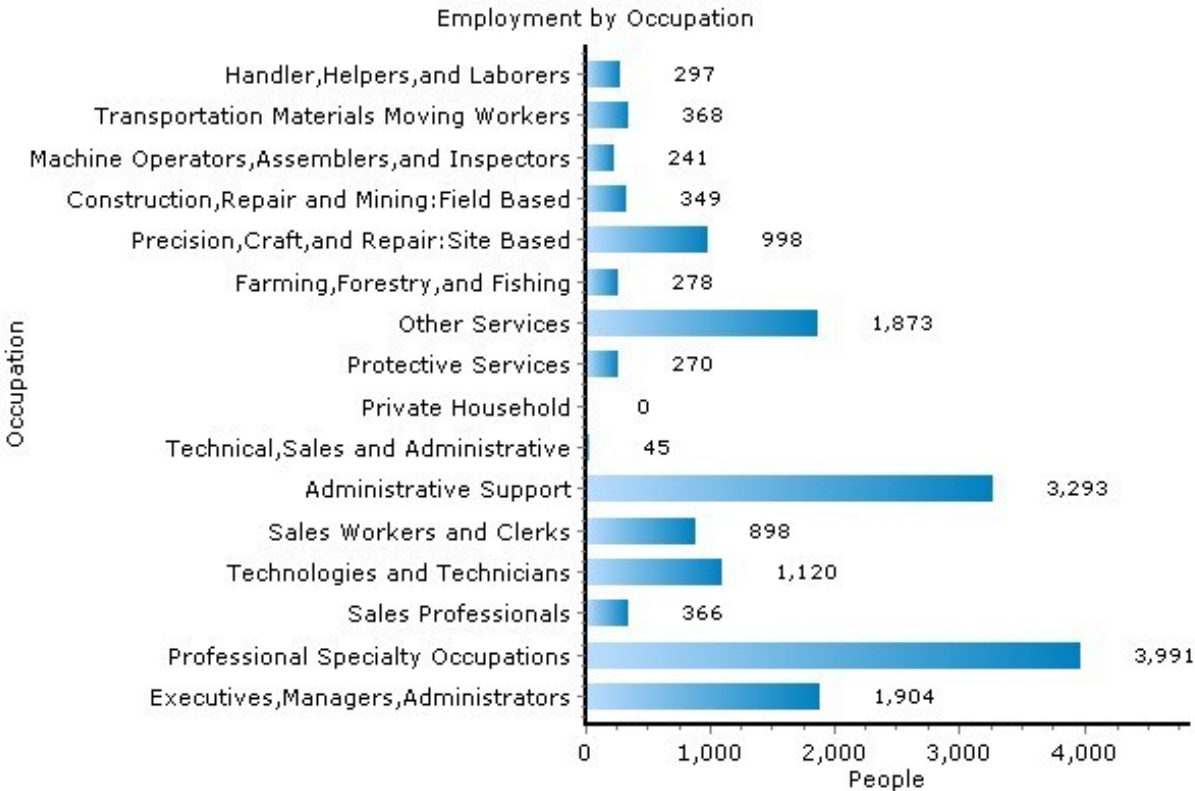

Employment by Occupation

07901, Summit, New Jersey

Employment by Occupation	07901	New Jersey
White Collar	84.5%	81.0%
Blue Collar	15.5%	19.0%

Copyright © 2007 Onboard LLC
 Information presumed reliable when collected but not guaranteed and should be independently verified