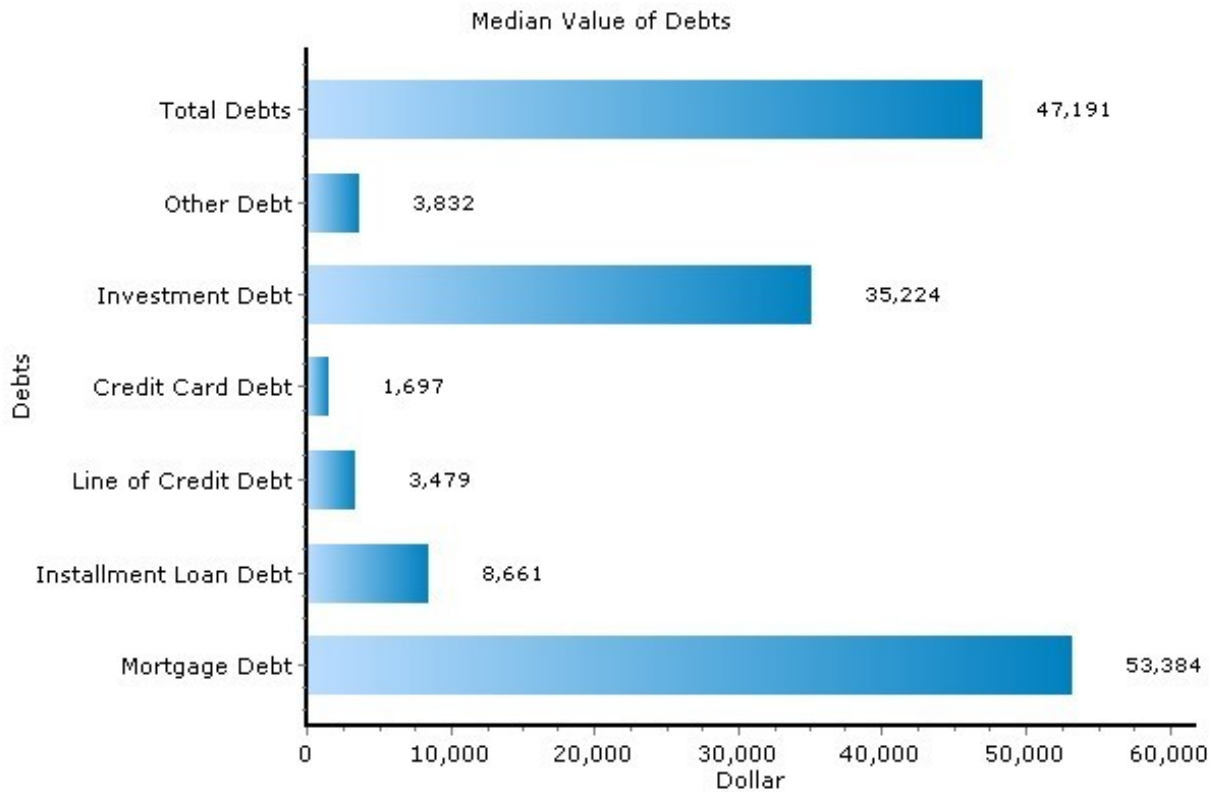

Median Value of Debts

07901, Summit, New Jersey

Copyright © 2007 Onboard LLC
Information presumed reliable when collected but not guaranteed and should be independently verified

Michael Pennisi
Burgdorff ERA

(908)656 -3858
michael -pennisi@burgdorff.com