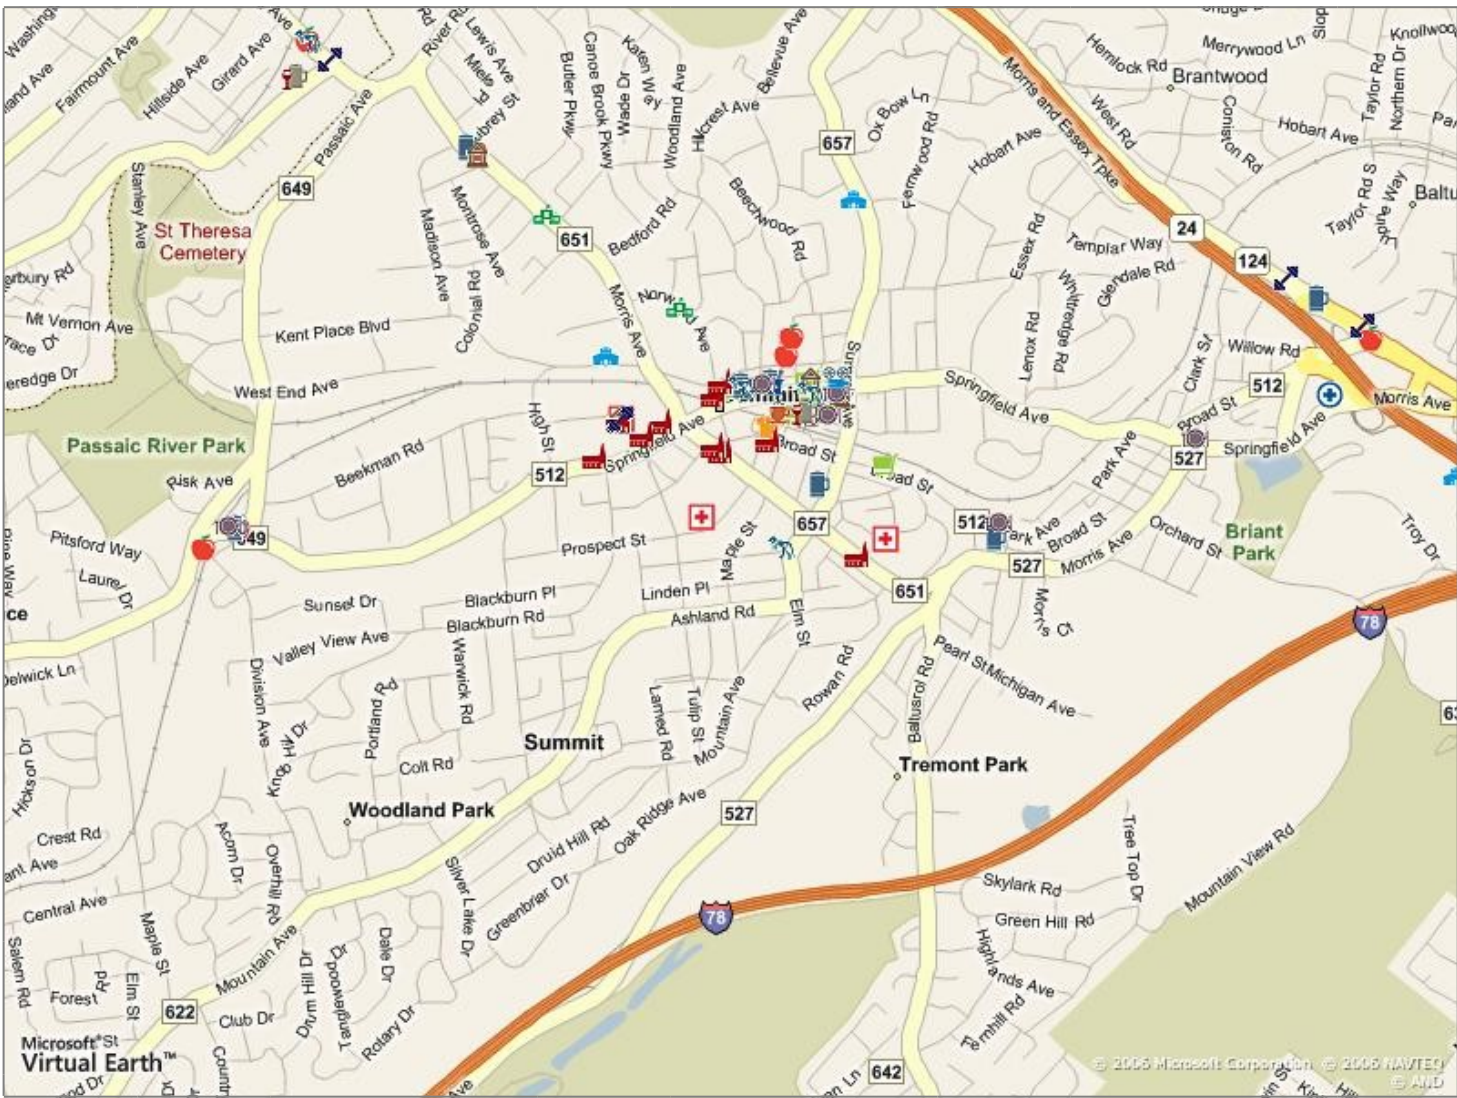

Map of Amenities

07901, Summit, New Jersey

Copyright © 2007 Onboard LLC
Information presumed reliable when collected but not guaranteed and should be independently verified

Michael Pennisi
Burgdorff ERA

(908)656 -3858
michael -pennisi@burgdorff.com