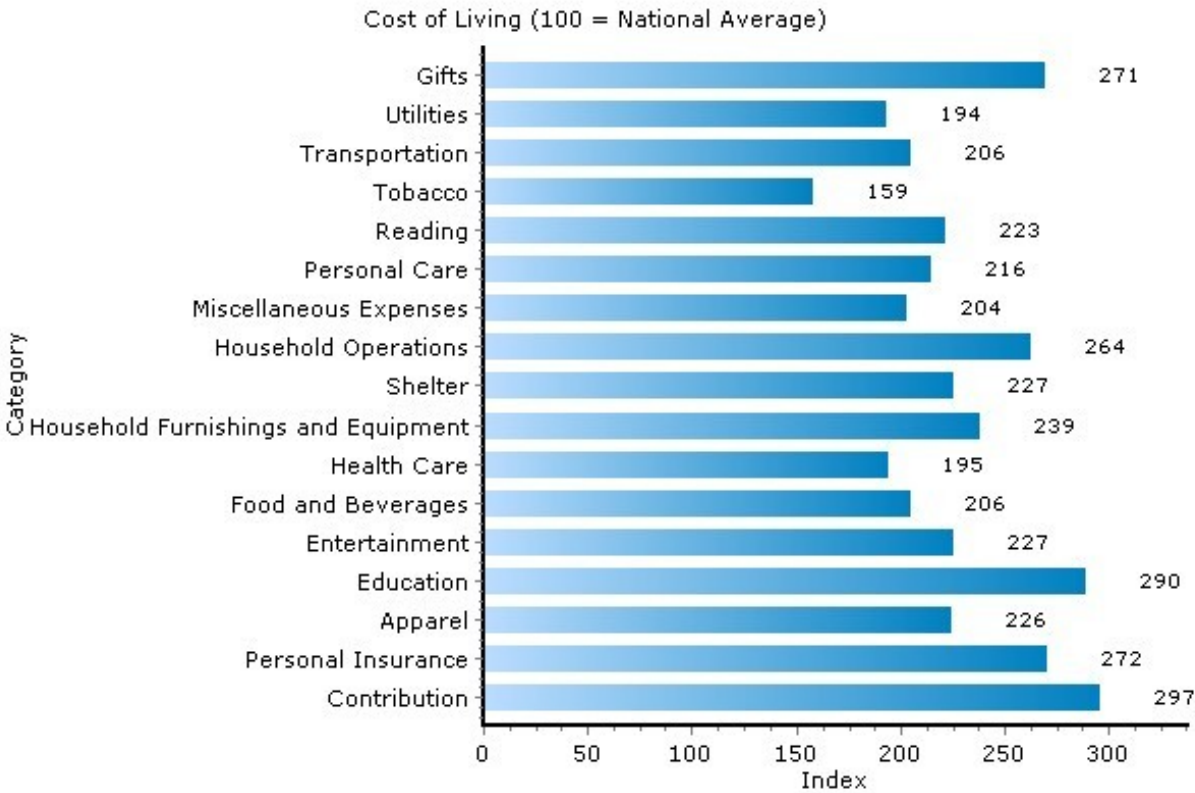

Michael Pennisi
 Burgdorff ERA

(908)656 -3858
 michael -pennisi@burgdorff.com

Cost of Living

07901, Summit, New Jersey

Cost of Living	07901	New Jersey
Average Total Household Expenditure	\$112,812	\$61,369
Total Household Expenditure Index (100 = National)	222	121