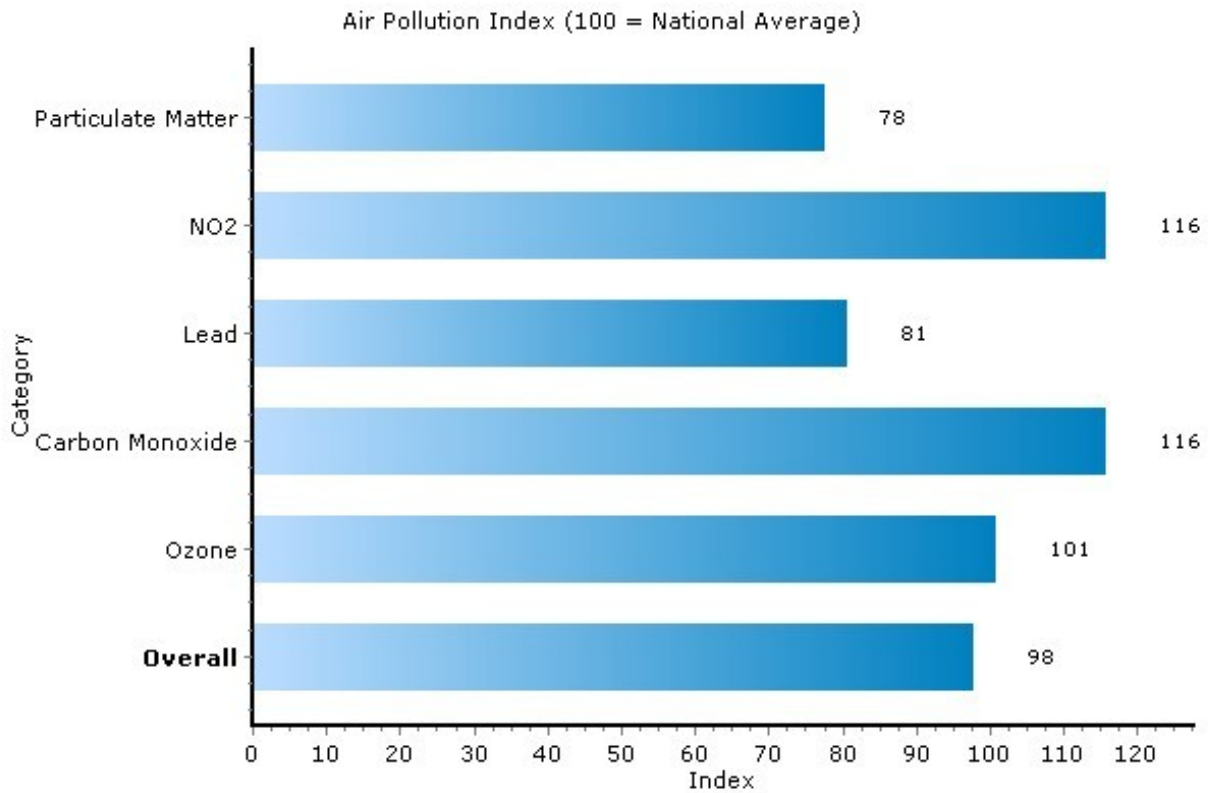

Climate: Pollution Index

07901, Summit, New Jersey

Copyright © 2007 Onboard
LLC
Information presumed reliable
when collected but not
guaranteed and should be
independently verified

Michael Pennisi
Burgdorff ERA

(908)656 -3858
michael -pennisi@burgdorff.com