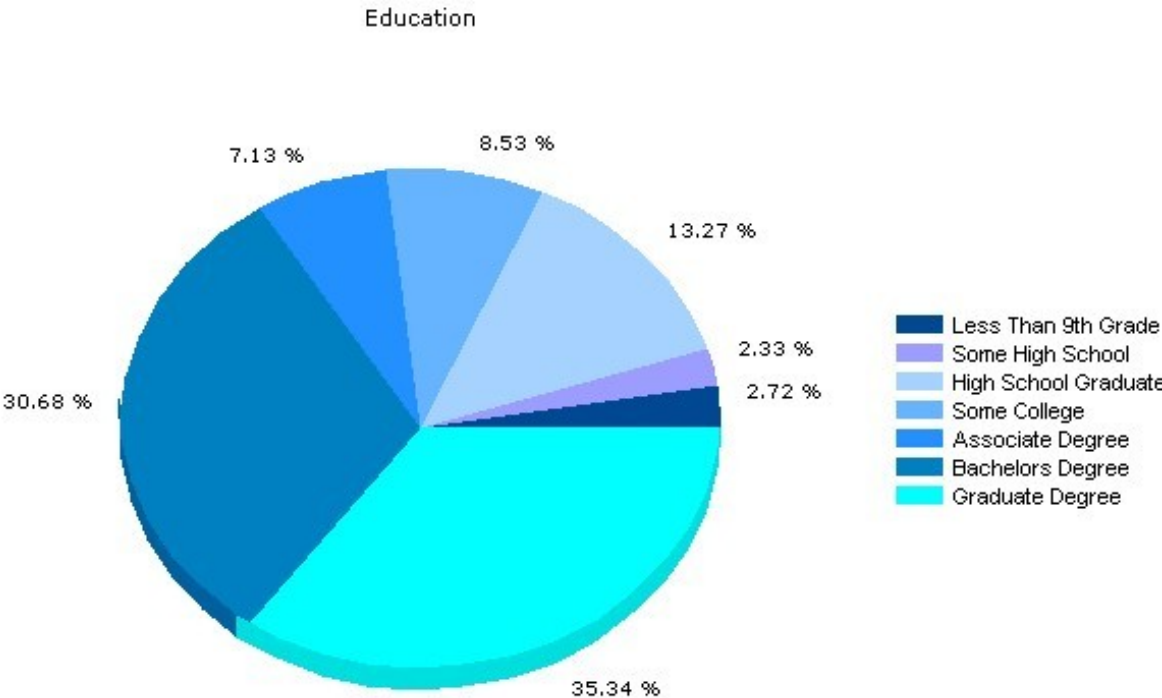

Education

07901, Summit, New Jersey

Educational Climate Index	07901	New Jersey
Educational Climate Index	Excellent	N/A

Copyright © 2007 Onboard LLC
Information presumed reliable when collected but not guaranteed and should be independently verified

Michael Pennisi
Burgdorff ERA

(908)656 -3858
michael -pennisi@burgdorff.com