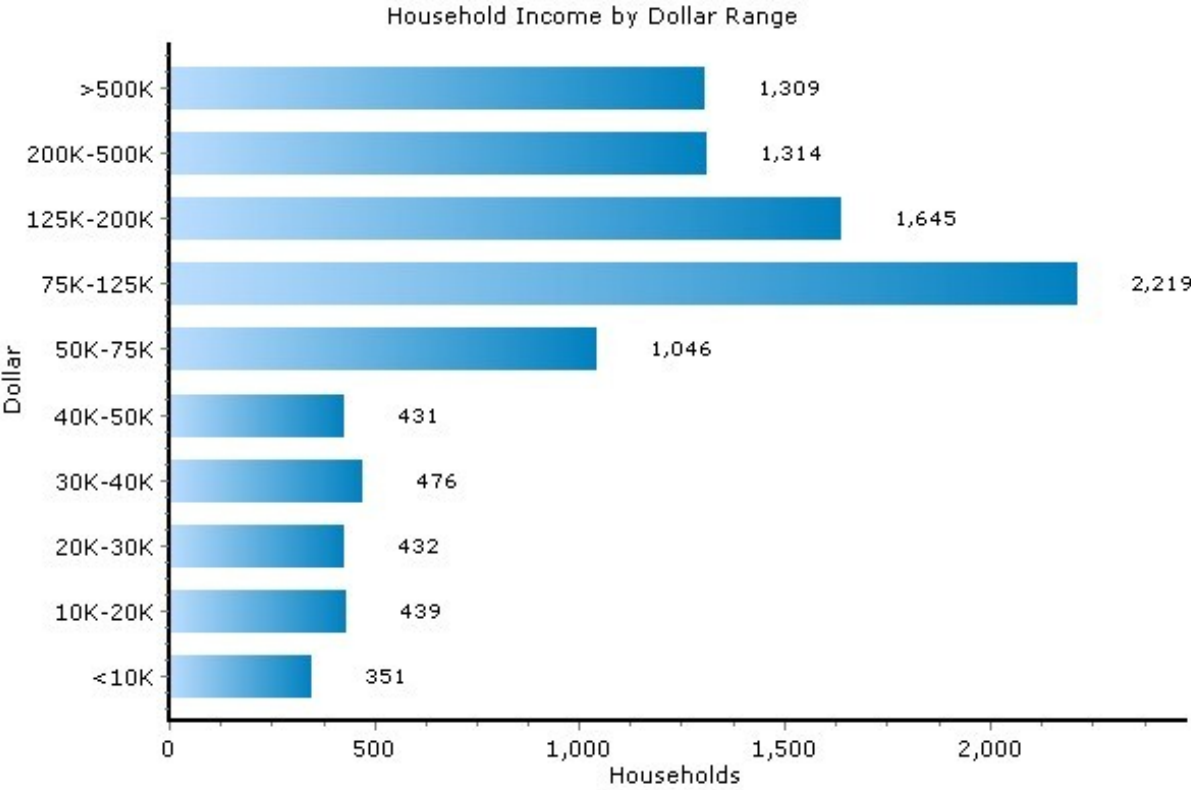

Income

07901, Summit, New Jersey

Income	07901	New Jersey
Median Household Income	\$111,906	\$63,392
Average Household Income	\$186,426	\$83,312
Average Income Change (since 2000)	15.0%	14.0%
Per Capita Income	\$69,229	\$30,662
Sales Tax Rate	7.0%	7.0%
Sales Tax Type	CO	ST
Median Disposable Income	\$85,246	\$52,505