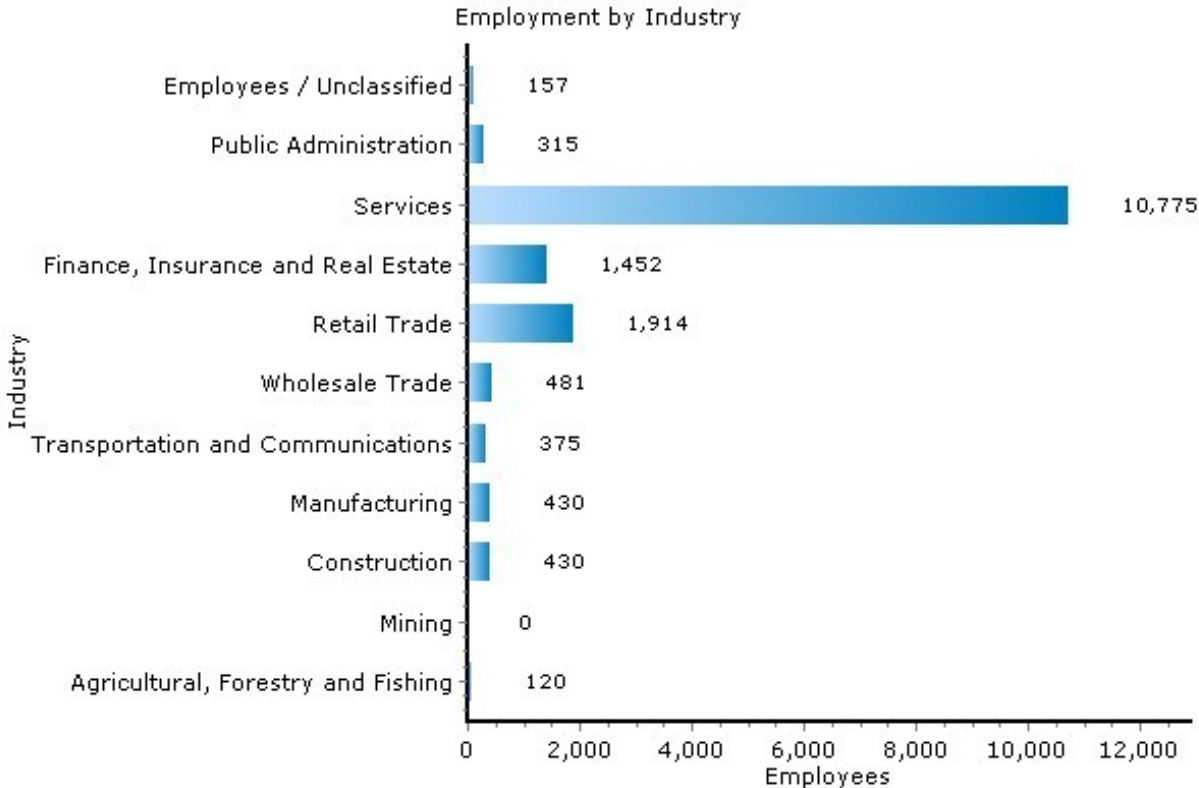

Employment by Industry

07901, Summit, New Jersey

Copyright © 2007 Onboard LLC
Information presumed reliable when collected but not guaranteed and should be independently verified

Michael Pennisi
Burgdorff ERA

(908)656 -3858
michael -pennisi@burgdorff.com