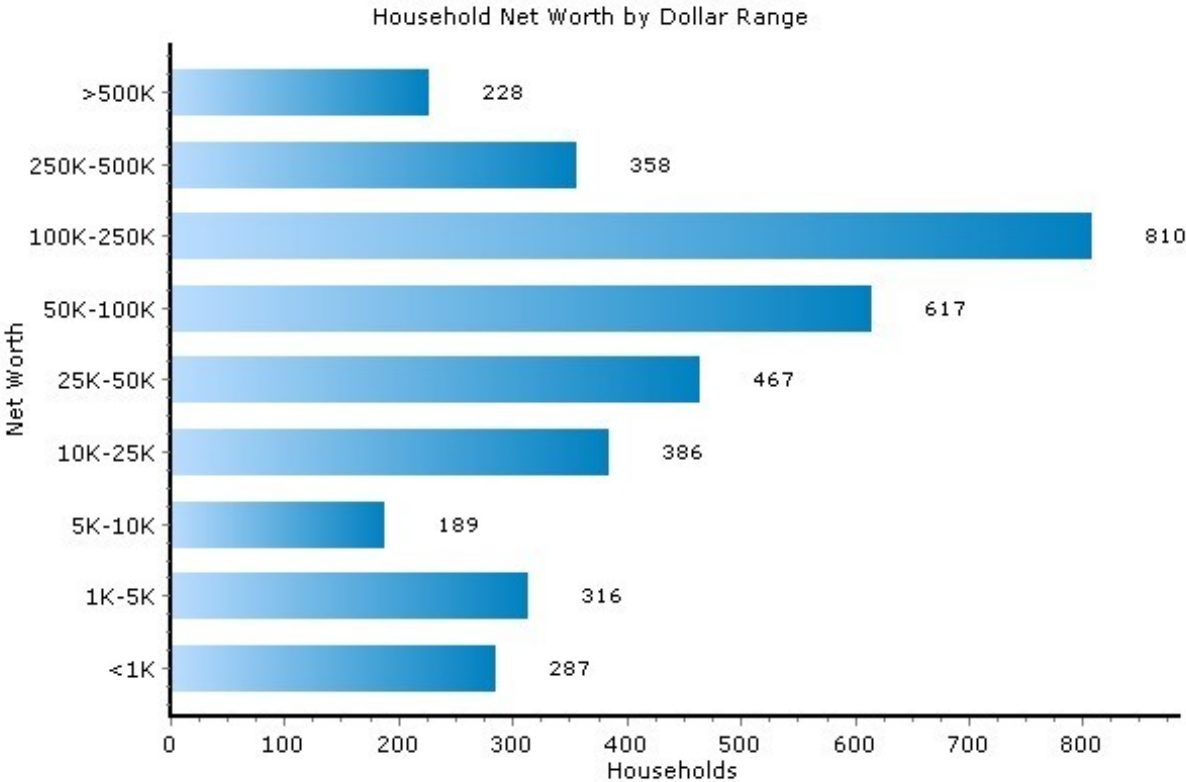

Michael Pennisi
Burgdorff ERA

(908)656 -3858
michael -pennisi@burgdorff.com

Net Worth

07974, New Providence, New Jersey

Household Net Worth	07974	New Jersey
Median Household Net Worth	\$64,911	\$47,724
Average Household Net Worth	\$194,657	\$156,184
Median Home Sale Price	\$574,000	N/A