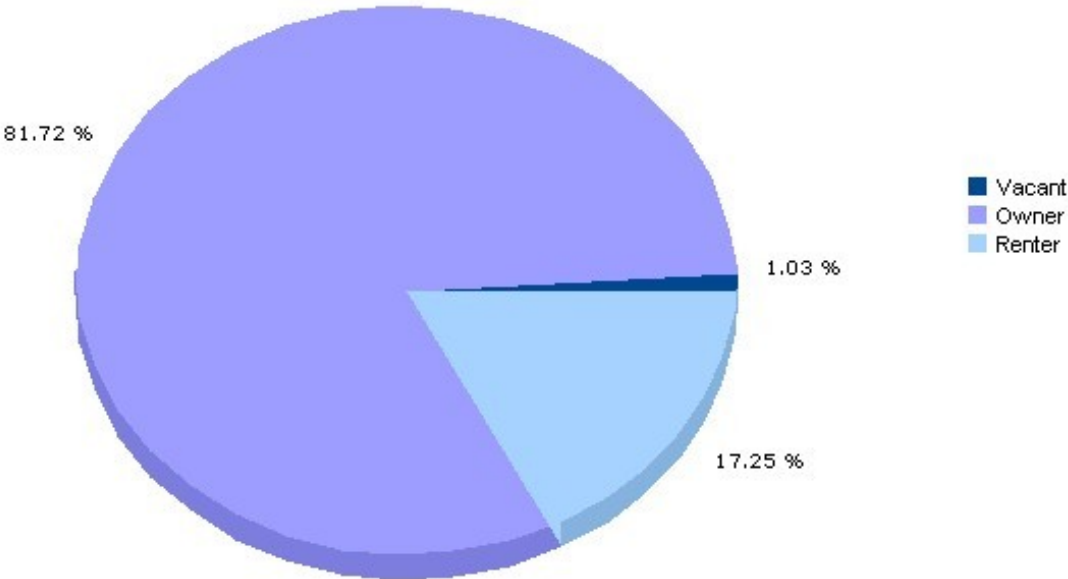

Housing

07974, New Providence, New Jersey

Residency	07974	New Jersey
In Current Residence 5+ Years	50.0%	37.6%
Annual Residential Turnover	9.4%	14.3%
Median Years in Residence	5	3.69
Median Dwelling Age	42	38

Housing Type

Copyright © 2007 Onboard LLC
Information presumed reliable when collected but not guaranteed and should be independently verified

Michael Pennisi
Burgdorff ERA

(908)656 -3858
michael -pennisi@burgdorff.com