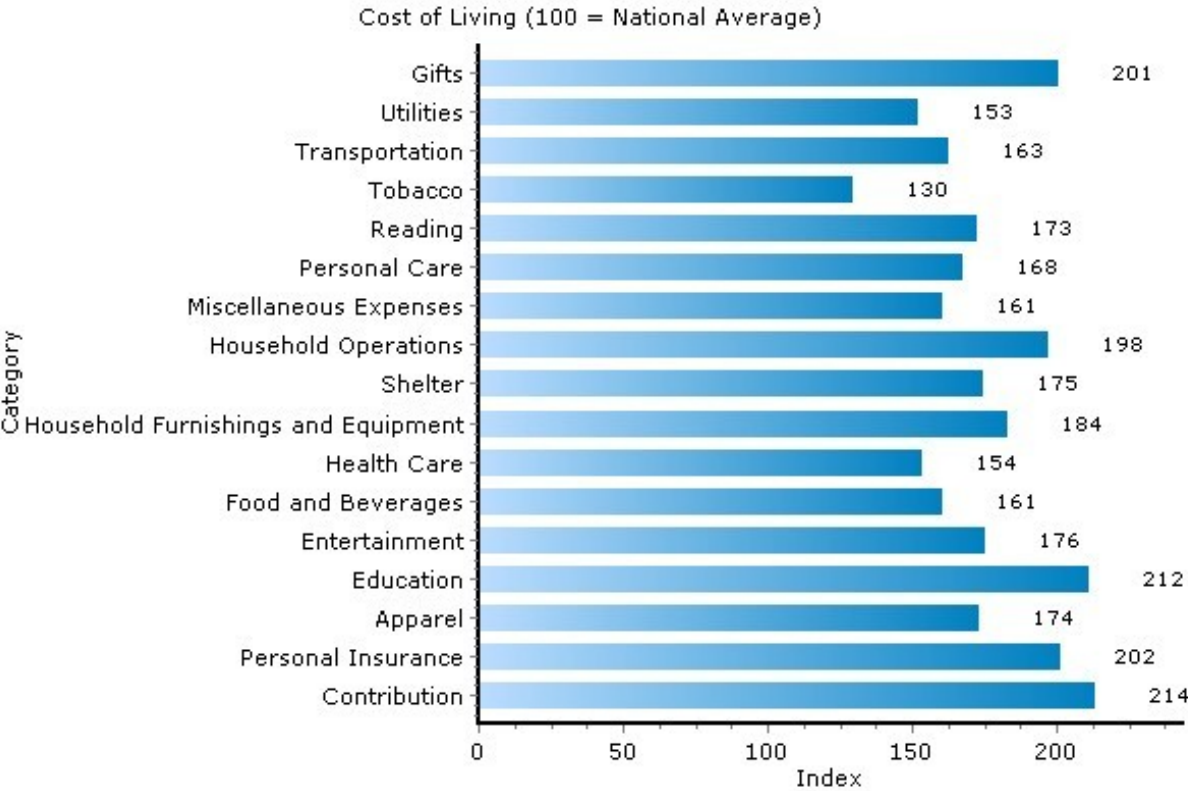

Michael Pennisi
Burgdorff ERA

(908)656 -3858
michael -pennisi@burgdorff.com

Cost of Living

07974, New Providence, New Jersey

Cost of Living	07974	New Jersey
Average Total Household Expenditure	\$87,321	\$61,369
Total Household Expenditure Index (100 = National)	172	121