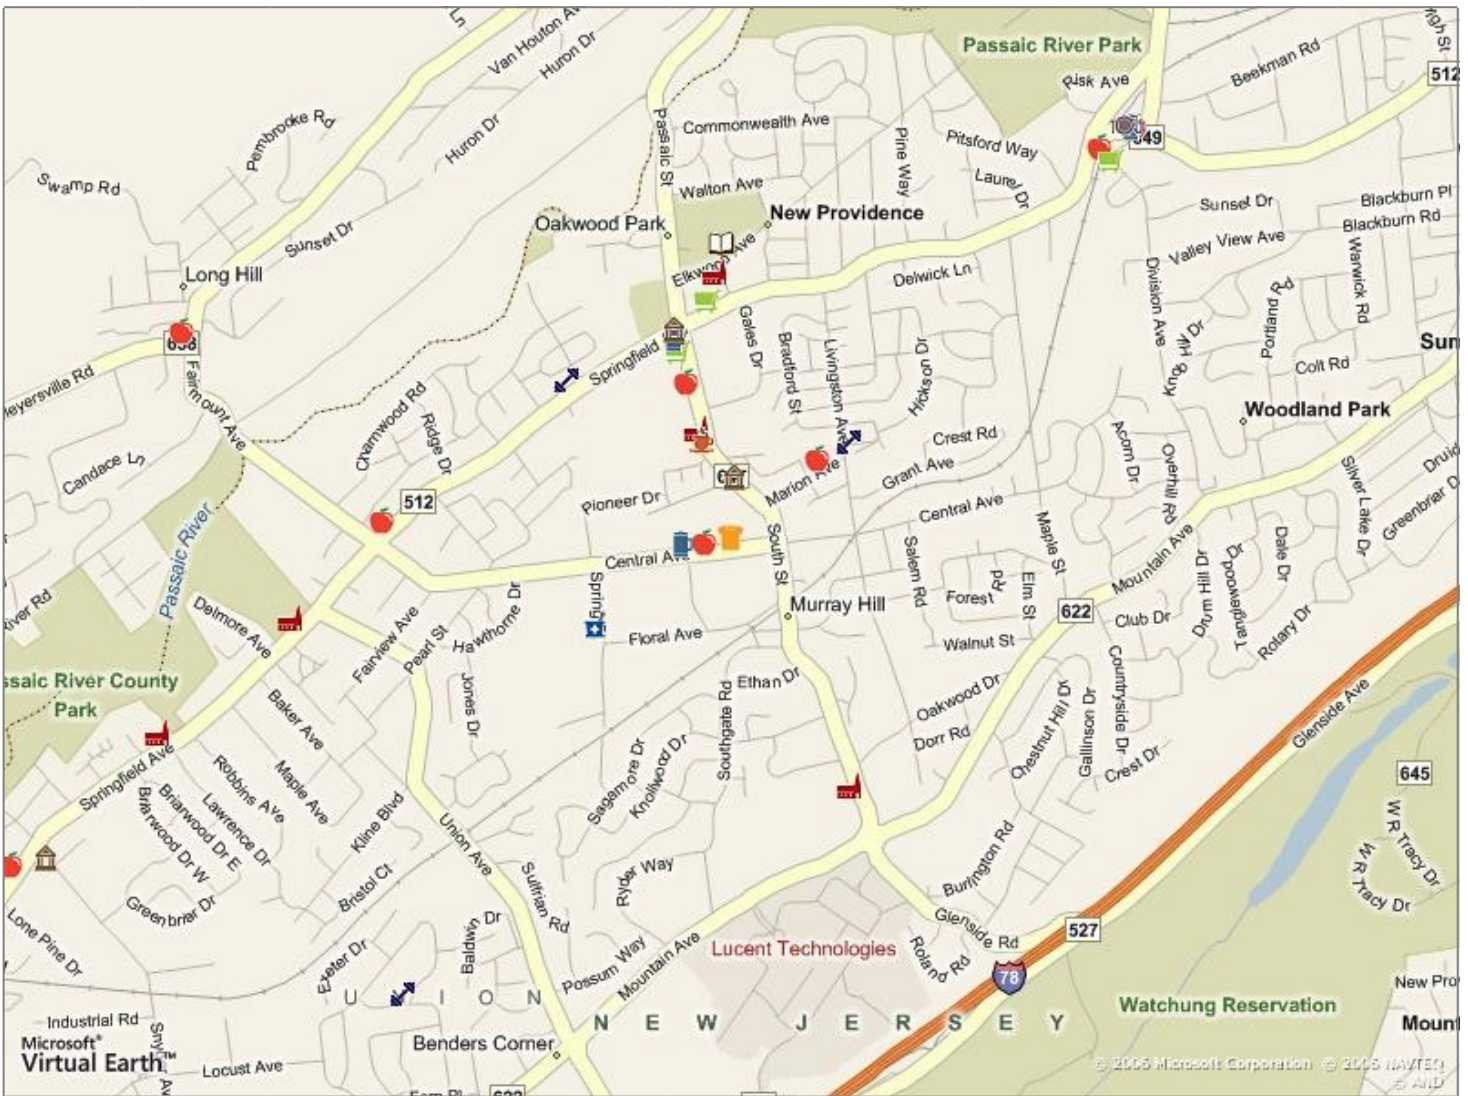

Michael Pennisi

Burgdorff ERA

(908)656 -3858

michael -pennisi@burgdorff.com

Map of Amenities

07974, New Providence, New Jersey

Copyright © 2007 Onboard LLC
Information presumed reliable when collected but not guaranteed and should be independently verified