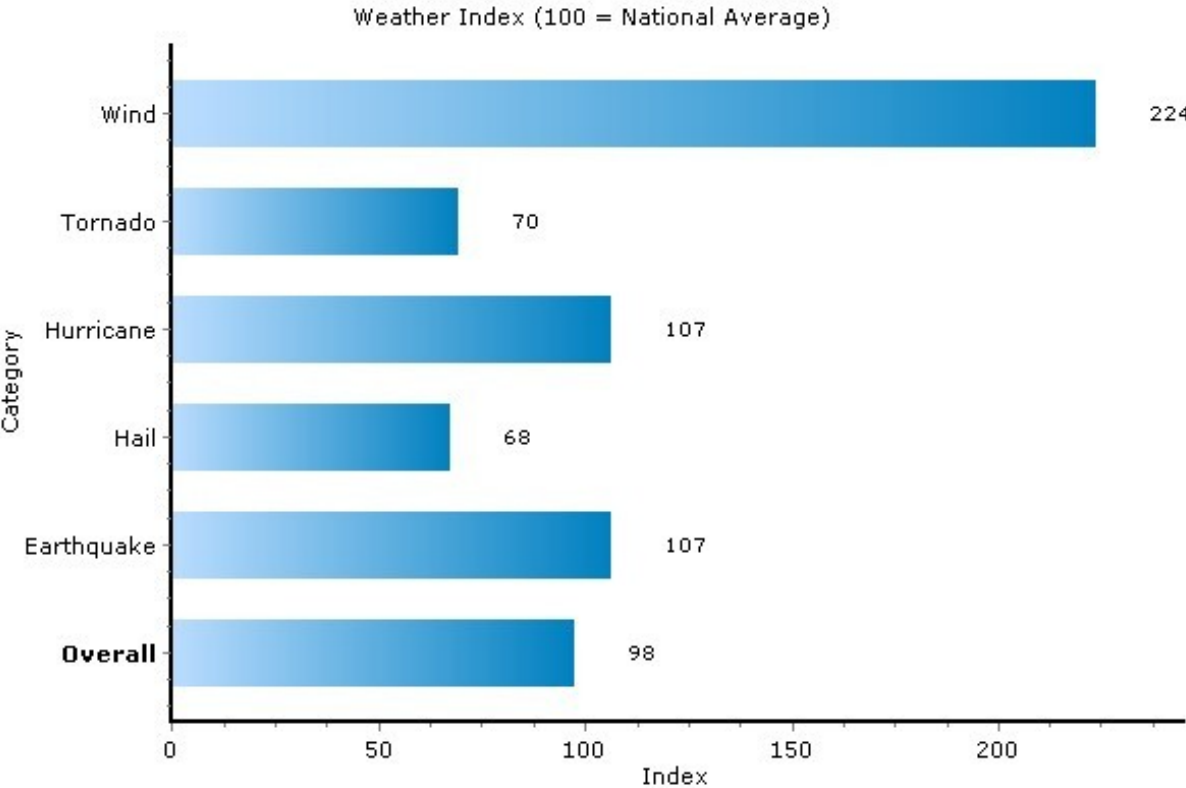

Climate: Weather Index

07974, New Providence, New Jersey

Copyright © 2007 Onboard LLC
Information presumed reliable when collected but not guaranteed and should be independently verified

Michael Pennisi
Burgdorff ERA

(908)656 -3858
michael -pennisi@burgdorff.com