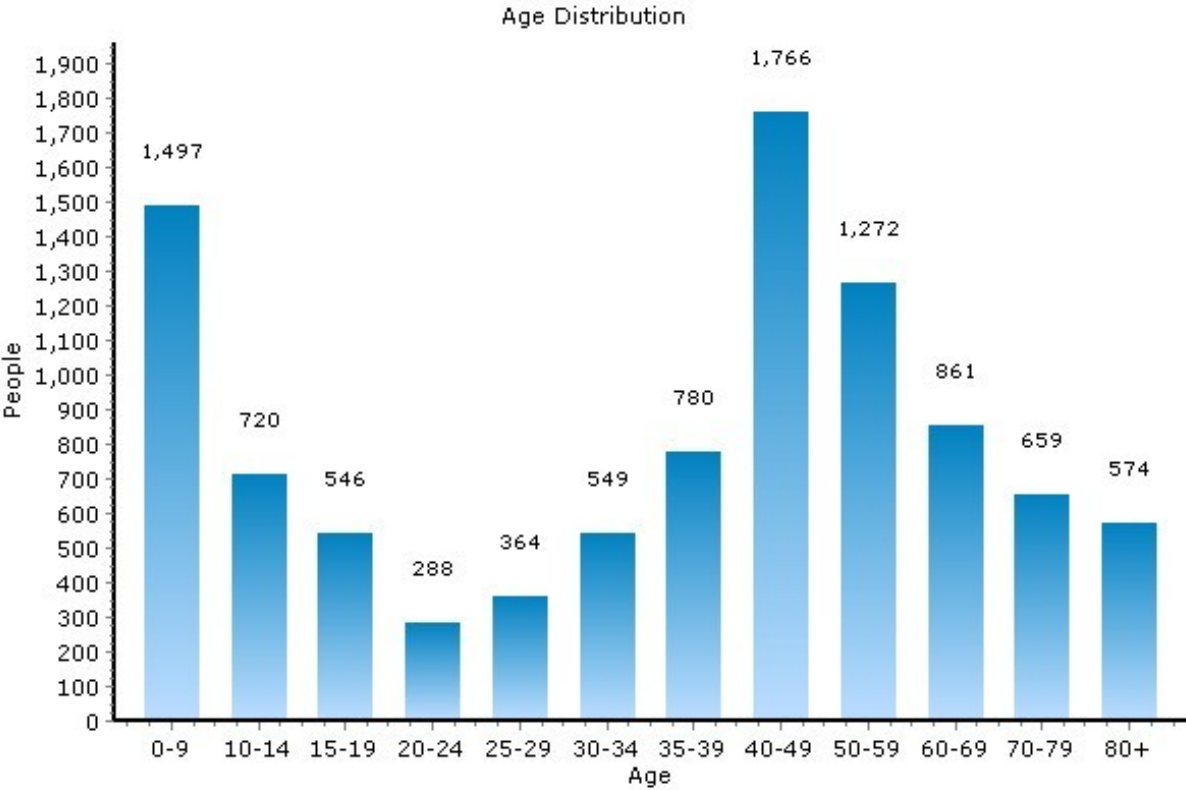

Michael Pennisi

Burgdorff ERA

(908)656 -3858

michael -pennisi@burgdorff.com

Population

07974, New Providence, New Jersey

Population	07974	New Jersey
Population	9,876	8,832,837
Population Density (people/mile)	2,303	1,137
Population Growth	3.0%	5.0%
Male	4,757	4,307,827
Female	5,119	4,525,010
Median Age	40.11	37.15