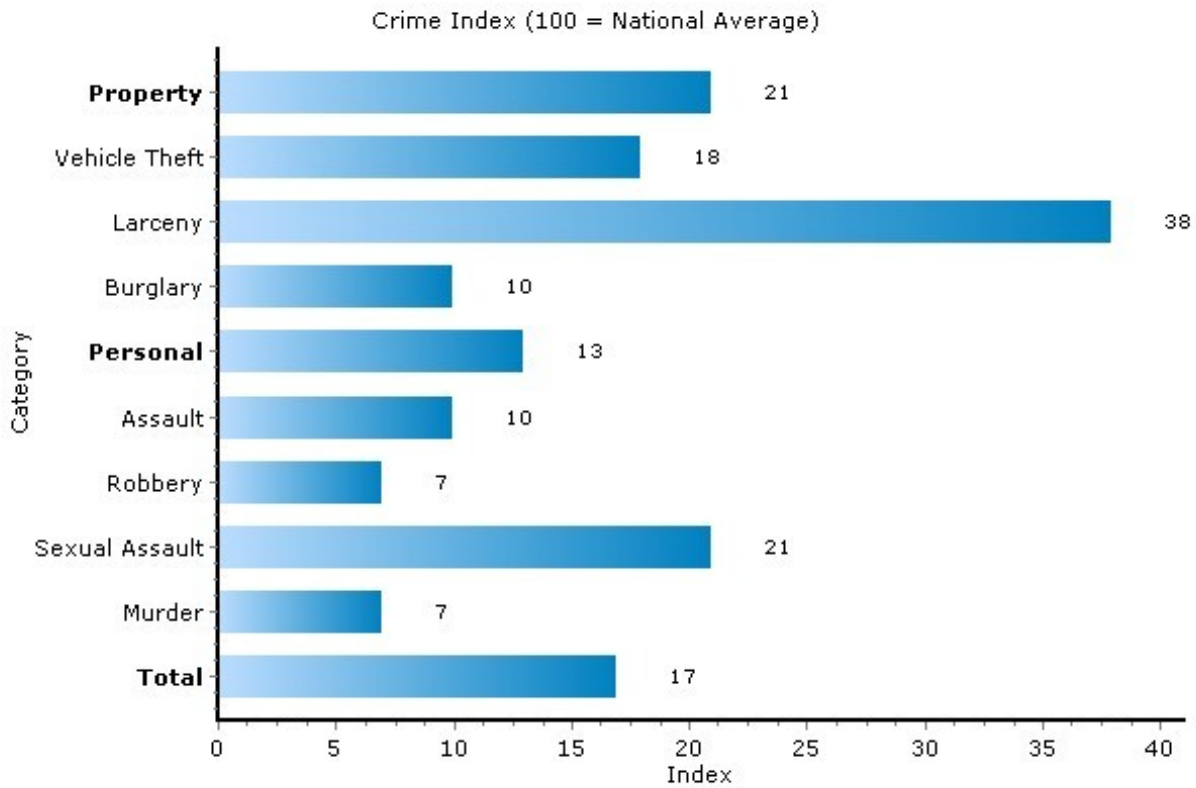

Crime

07974, New Providence, New Jersey

Copyright © 2007 Onboard LLC
Information presumed reliable when collected but not guaranteed and should be independently verified

Michael Pennisi
Burgdorff ERA

(908)656 -3858
michael -pennisi@burgdorff.com