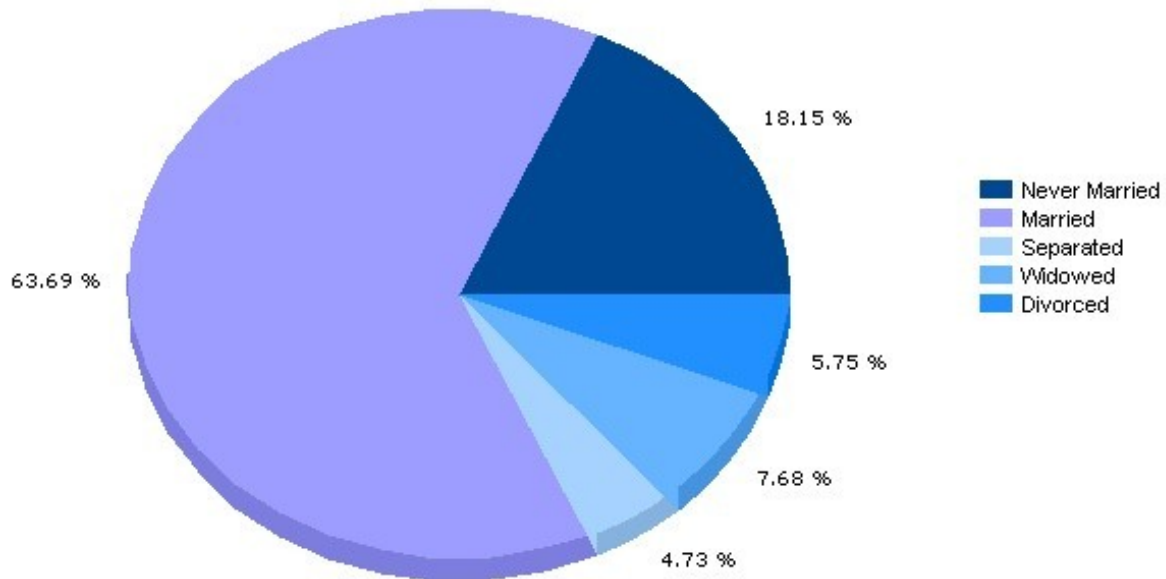

Household

07974, New Providence, New Jersey

Household	07974	New Jersey
Number of Households	3,551	3,167,345
Average Household Size	2.71	2.73
Household with Children	39.9%	36.5%
Household with no Children	60.1%	63.5%
Household: Family	75.8%	70.1%
Household: Non-Family	24.2%	29.9%

Marital Status

Copyright © 2007 Onboard LLC
Information presumed reliable when collected but not guaranteed and should be independently verified

Michael Pennisi
Burgdorff ERA

(908)656 -3858
michael -pennisi@burgdorff.com