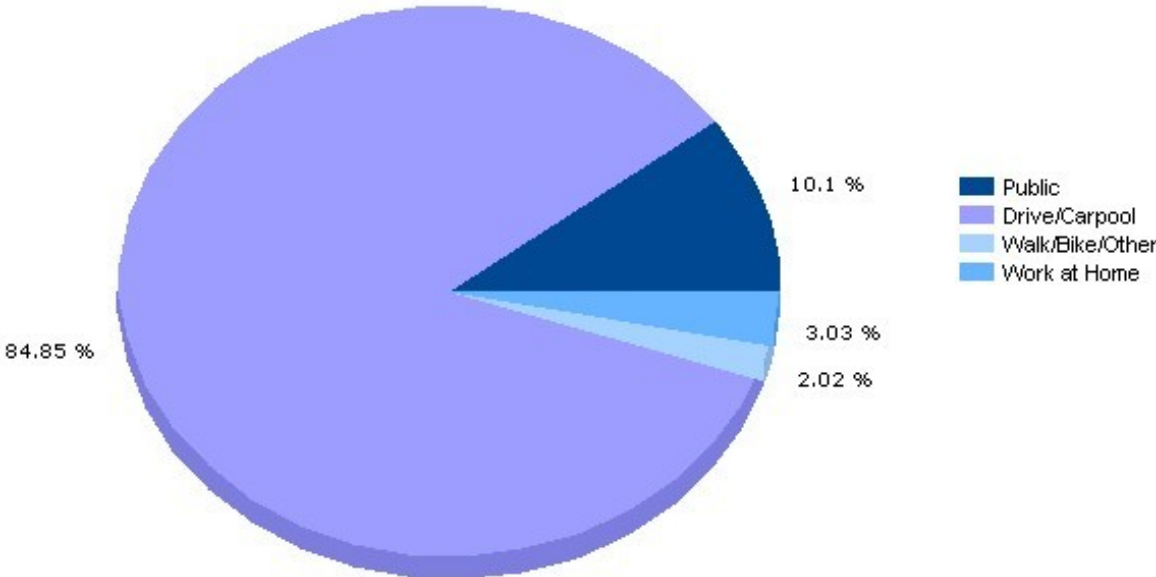

Transportation

07974, New Providence, New Jersey

Transportation	07974	New Jersey
Households With No Vehicles	3.0%	11.0%
Households With One Vehicle	27.0%	32.0%
Households With Two or More	70.0%	58.0%
Median Travel Time to Work (mins)	23.0	23.5

Travel to Work

Copyright © 2007 Onboard LLC
Information presumed reliable when collected but not guaranteed and should be independently verified

Michael Pennisi
Burgdorff ERA

(908)656 -3858
michael -pennisi@burgdorff.com