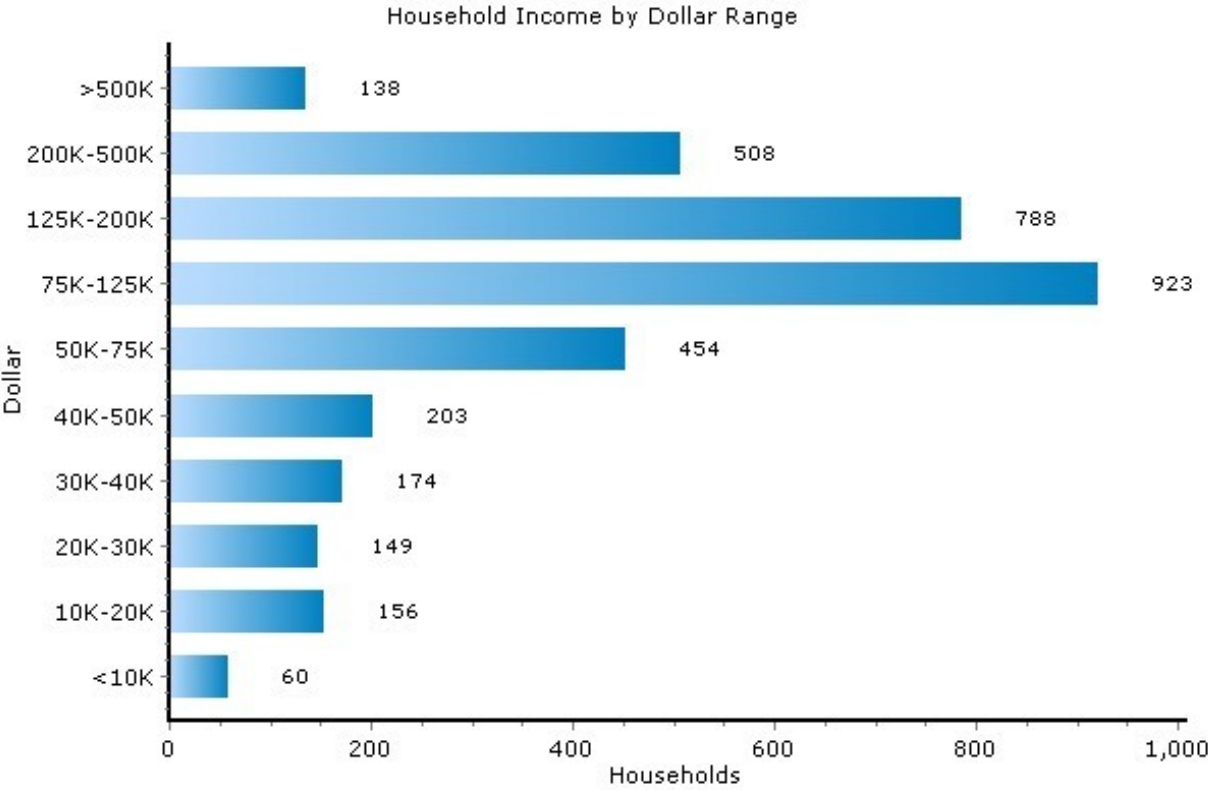

Income

07974, New Providence, New Jersey

Income	07974	New Jersey
Median Household Income	\$106,055	\$63,392
Average Household Income	\$133,690	\$83,312
Average Income Change (since 2000)	16.0%	14.0%
Per Capita Income	\$51,494	\$30,662
Sales Tax Rate	7.0%	7.0%
Sales Tax Type	CO	ST
Median Disposable Income	\$80,901	\$52,505