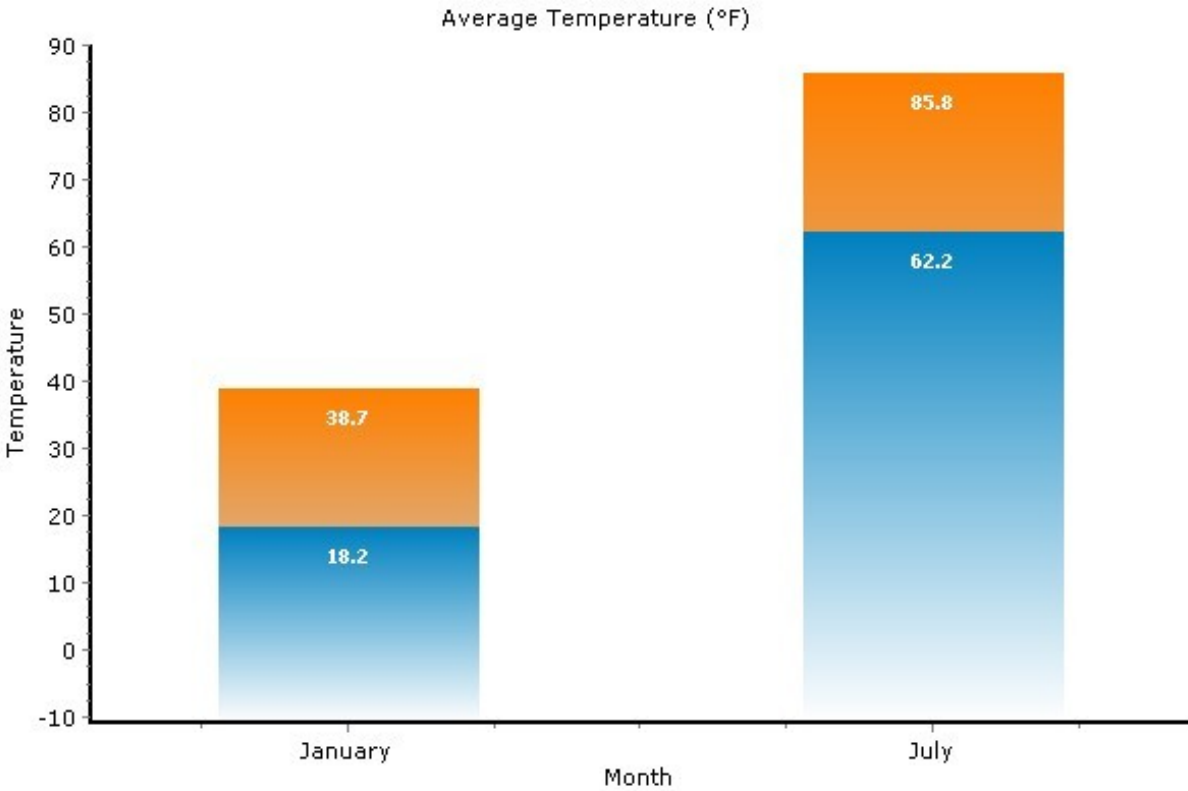

Climate: Average Temperature

07974, New Providence, New Jersey

Precipitation	07974	New Jersey
Annual Precipitation (inches)	51.61	47.39

Copyright © 2007 Onboard LLC
Information presumed reliable when collected but not guaranteed and should be independently verified