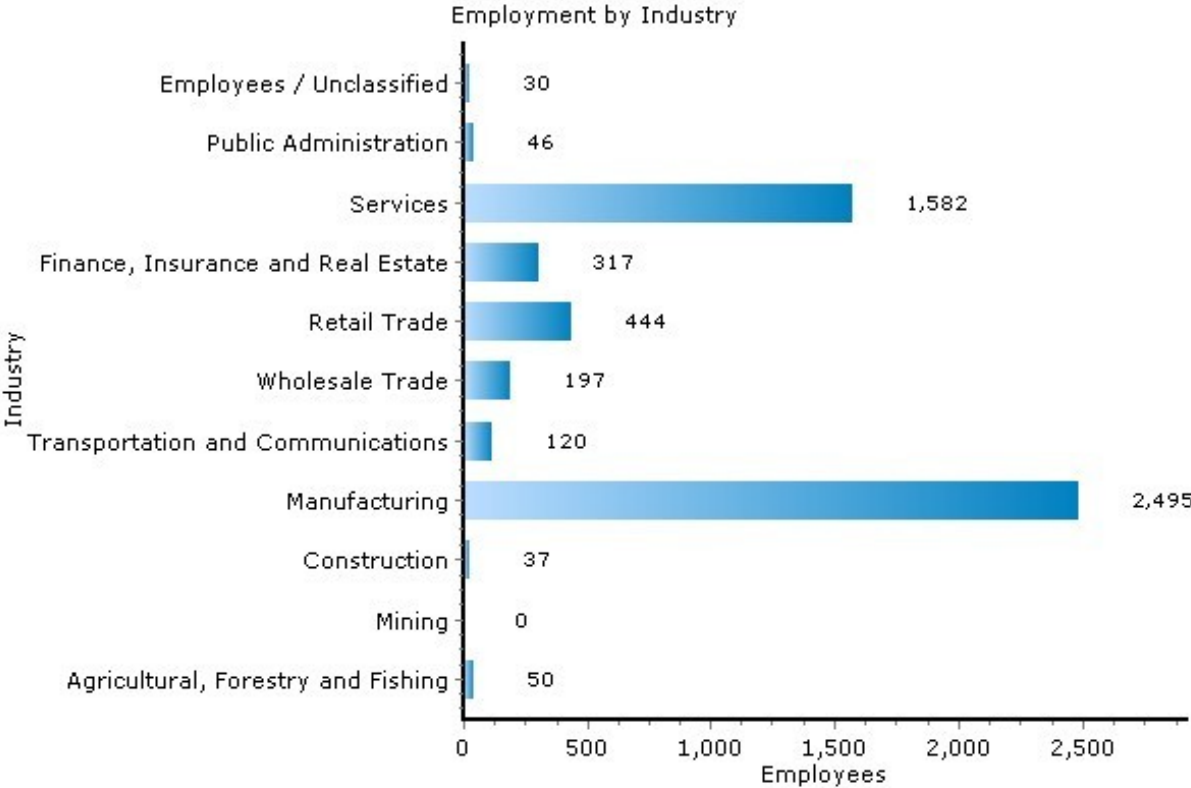

Employment by Industry

07974, New Providence, New Jersey

Copyright © 2007 Onboard LLC
Information presumed reliable when collected but not guaranteed and should be independently verified

Michael Pennisi
Burgdorff ERA

(908)656 -3858
michael -pennisi@burgdorff.com