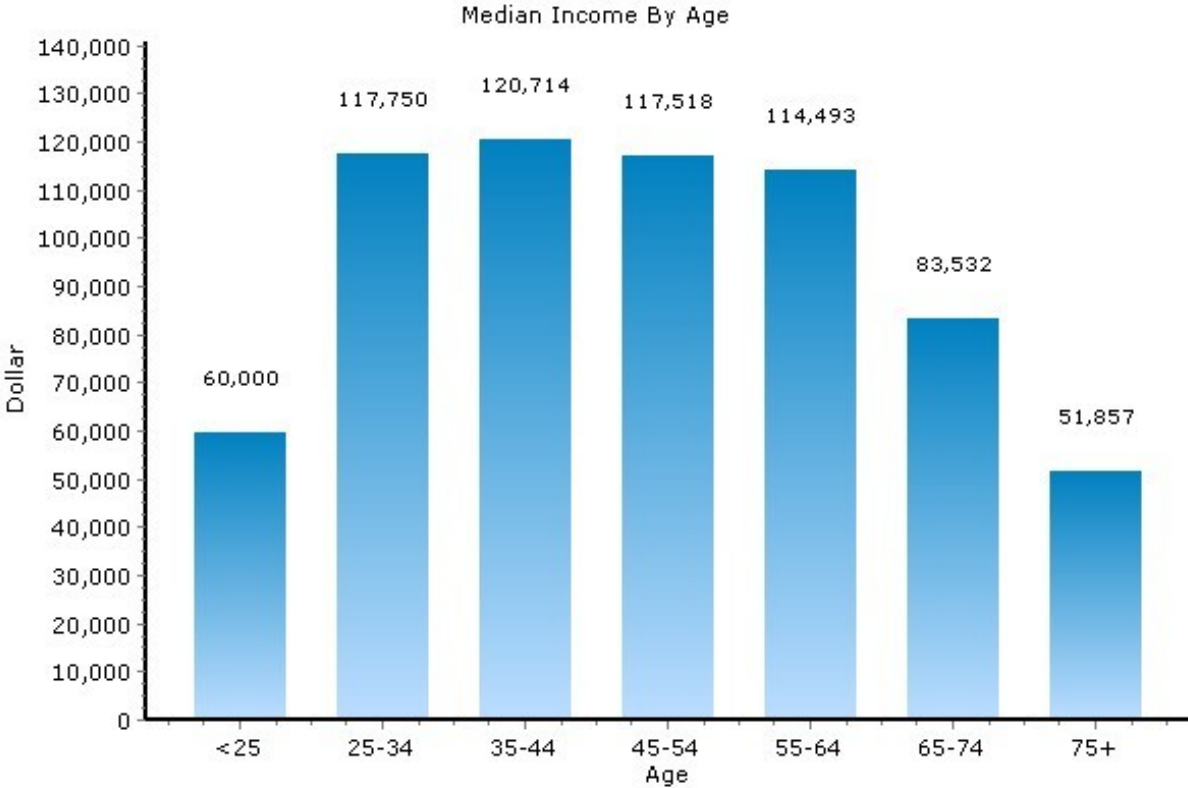

Median Income

07974, New Providence, New Jersey

Copyright © 2007 Onboard LLC
Information presumed reliable when collected but not guaranteed and should be independently verified

Michael Pennisi
Burgdorff ERA

(908)656 -3858
michael -pennisi@burgdorff.com