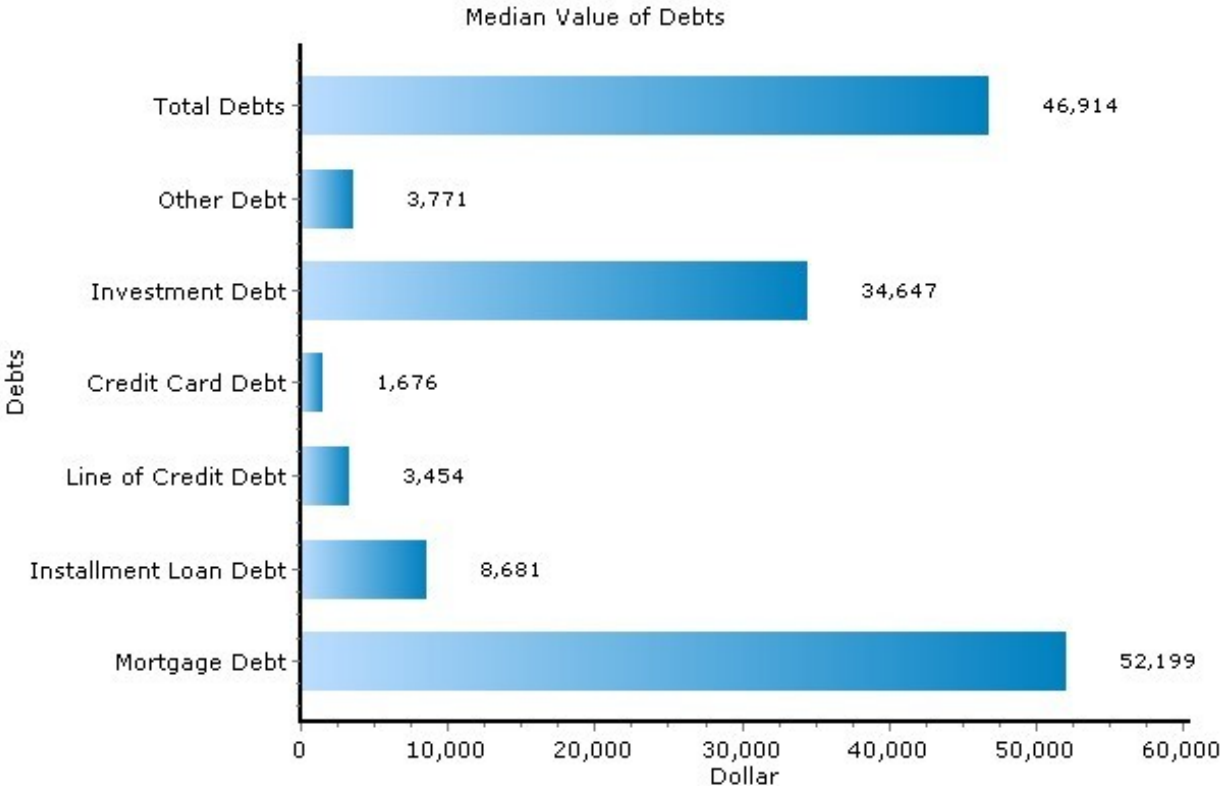

Median Value of Debts

07974, New Providence, New Jersey

Copyright © 2007 Onboard LLC
Information presumed reliable when collected but not guaranteed and should be independently verified

Michael Pennisi
Burgdorff ERA

(908)656 -3858
michael -pennisi@burgdorff.com