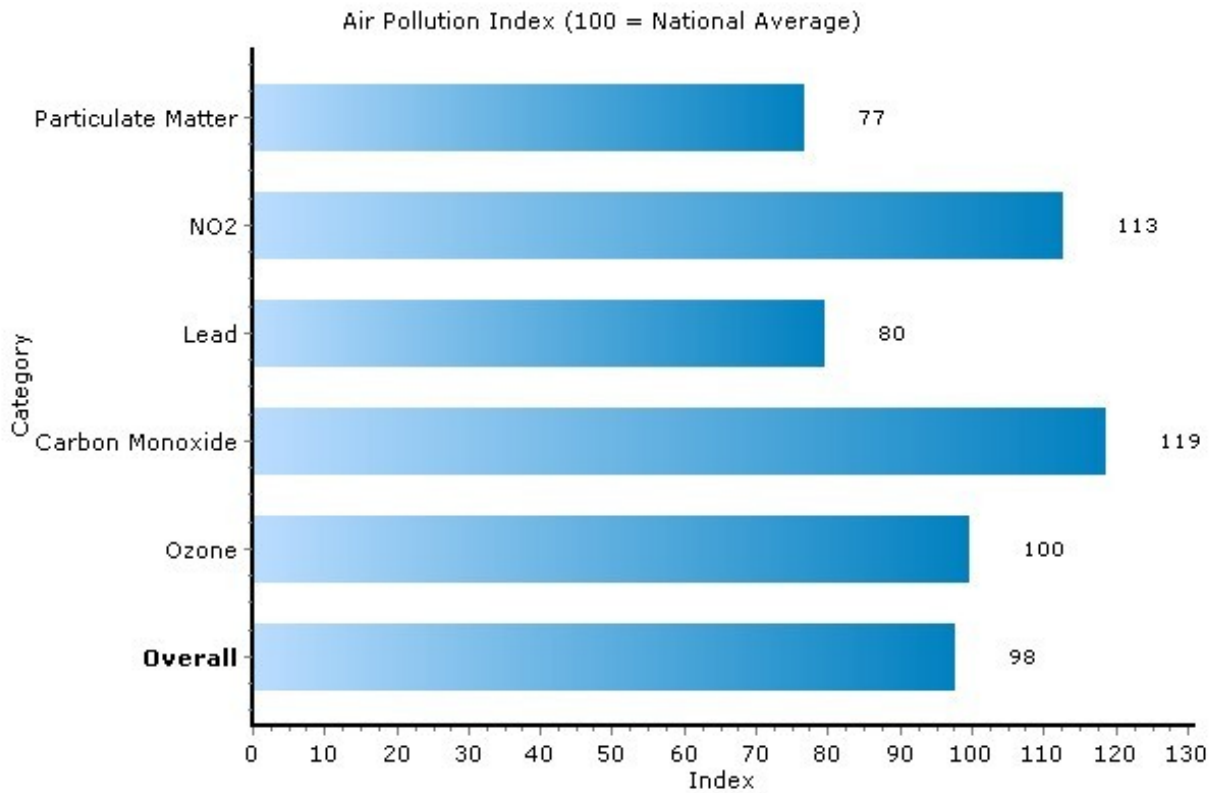

Climate: Pollution Index

07974, New Providence, New Jersey

Copyright © 2007 Onboard LLC
Information presumed reliable when collected but not guaranteed and should be independently verified

Michael Pennisi
Burgdorff ERA

(908)656 -3858
michael -pennisi@burgdorff.com