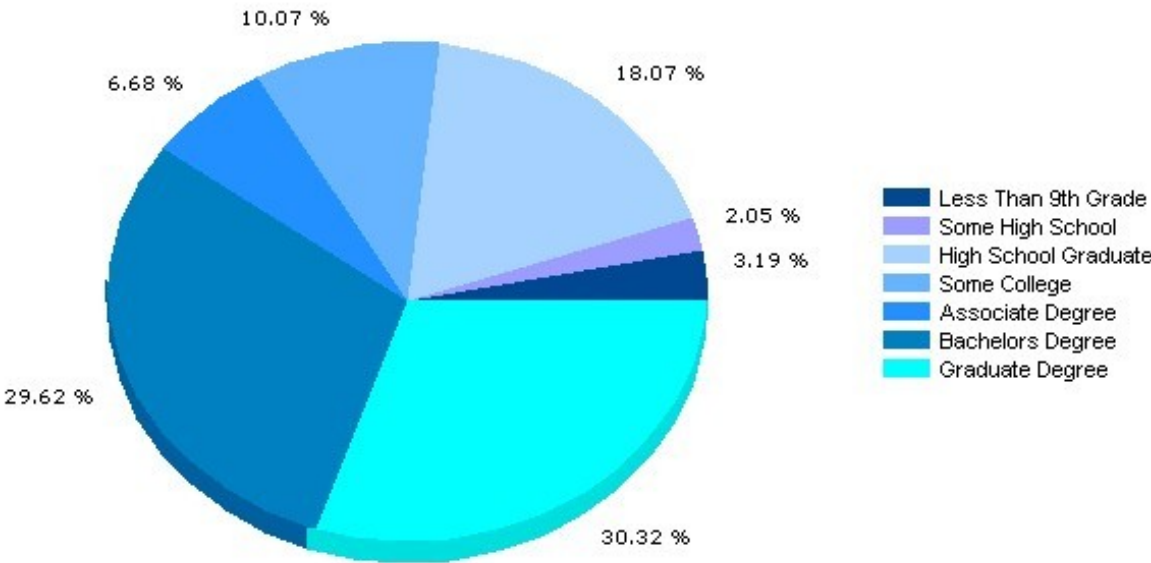

Education

07974, New Providence, New Jersey

Educational Climate Index	07974	New Jersey
Educational Climate Index	Excellent	N/A

Education

Copyright © 2007 Onboard LLC
Information presumed reliable when collected but not guaranteed and should be independently verified

Michael Pennisi
Burgdorff ERA

(908)656 -3858
michael -pennisi@burgdorff.com