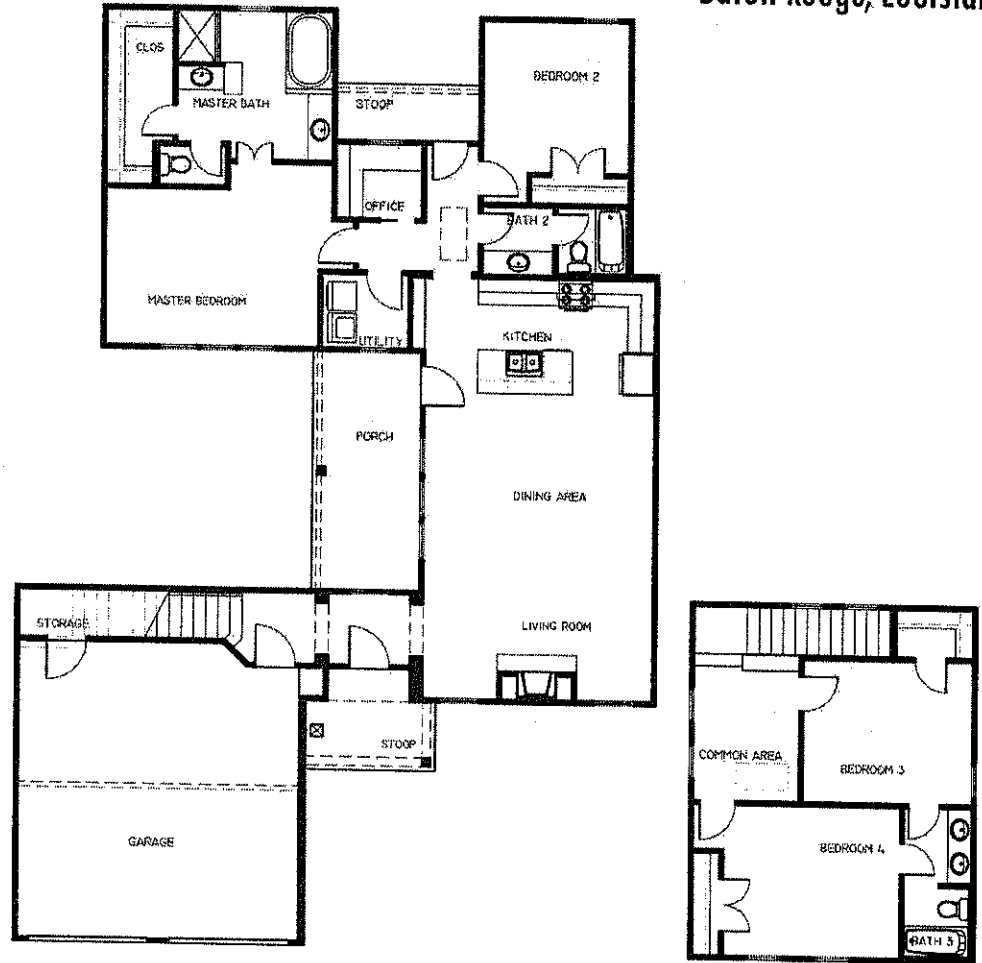

SJSaia Construction, LLC
Sundance Development

Hoo Shoo Too Lakes

Royal Palm

Baton Rouge, Louisiana

Square Footage:

Living Area: 2,124
Total Area: 2,937

- 4 bedrooms
- 3 baths