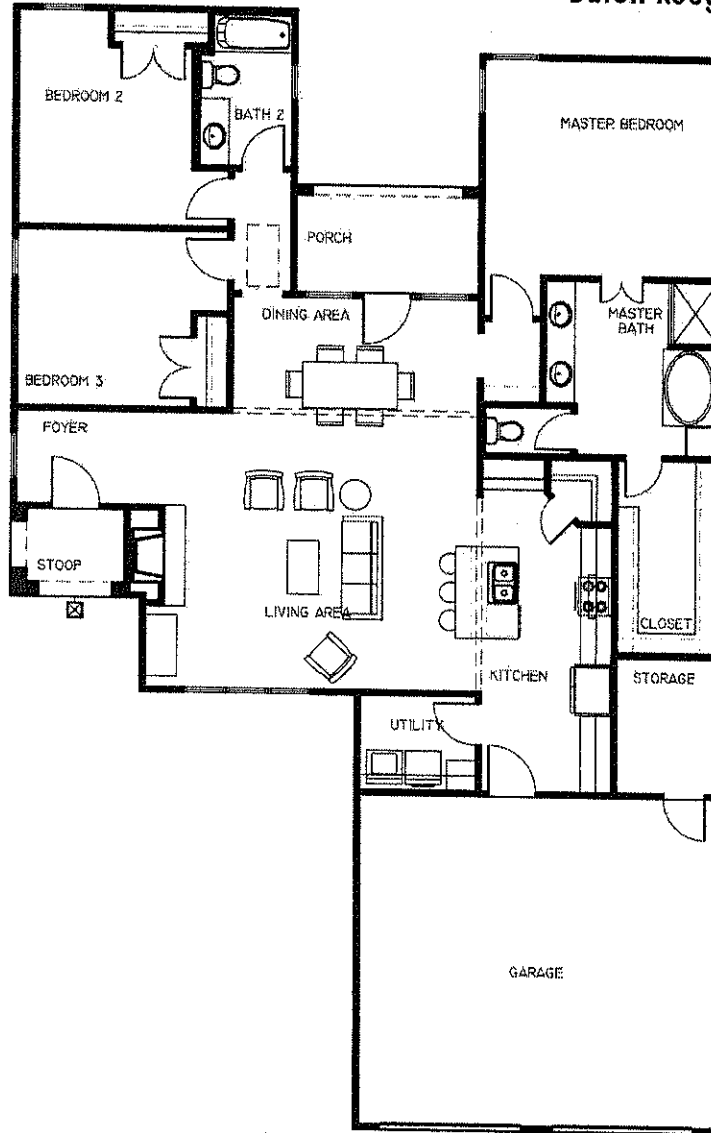

SJSaia Construction, LLC
Sundance Development

Hoo Shoo Too Lakes

Palmetto

Baton Rouge, Louisiana

Square Footage:

Living Area: 1,757
Total Area: 2,449

- 3 bedrooms
- 2 baths