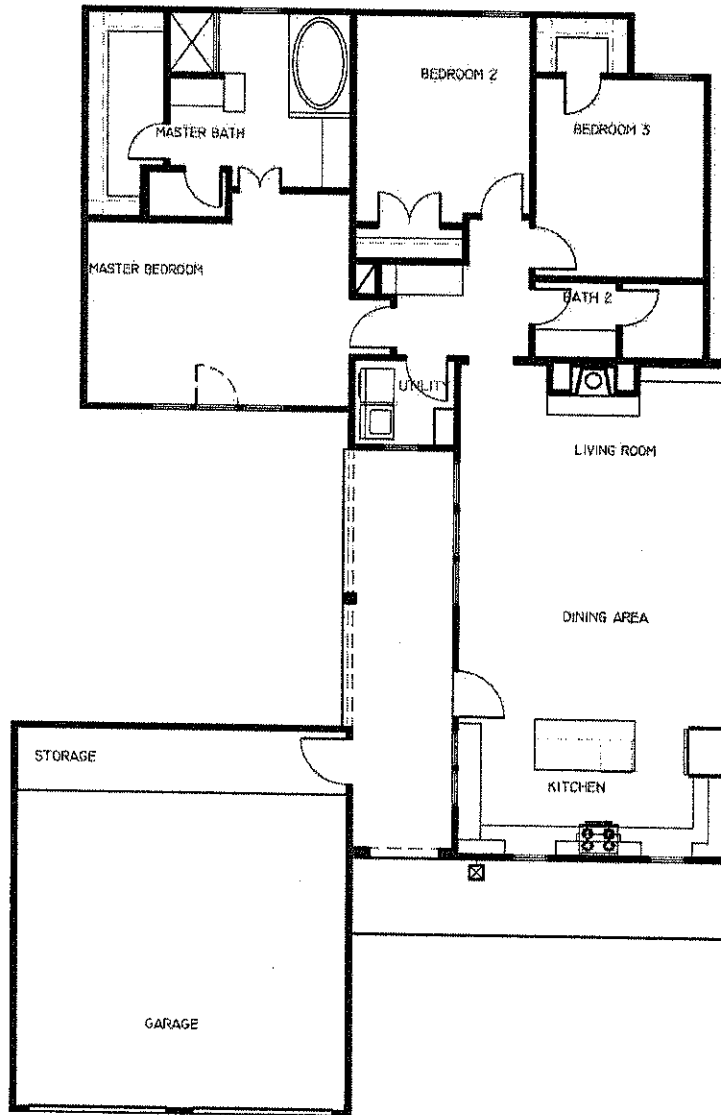

# Hoo Shoo Too Lakes

*Palm Lilly*

Baton Rouge, Louisiana

Square Footage:

Living Area: 1,611

Total Area: 2,364

- 3 bedrooms

- 2 baths