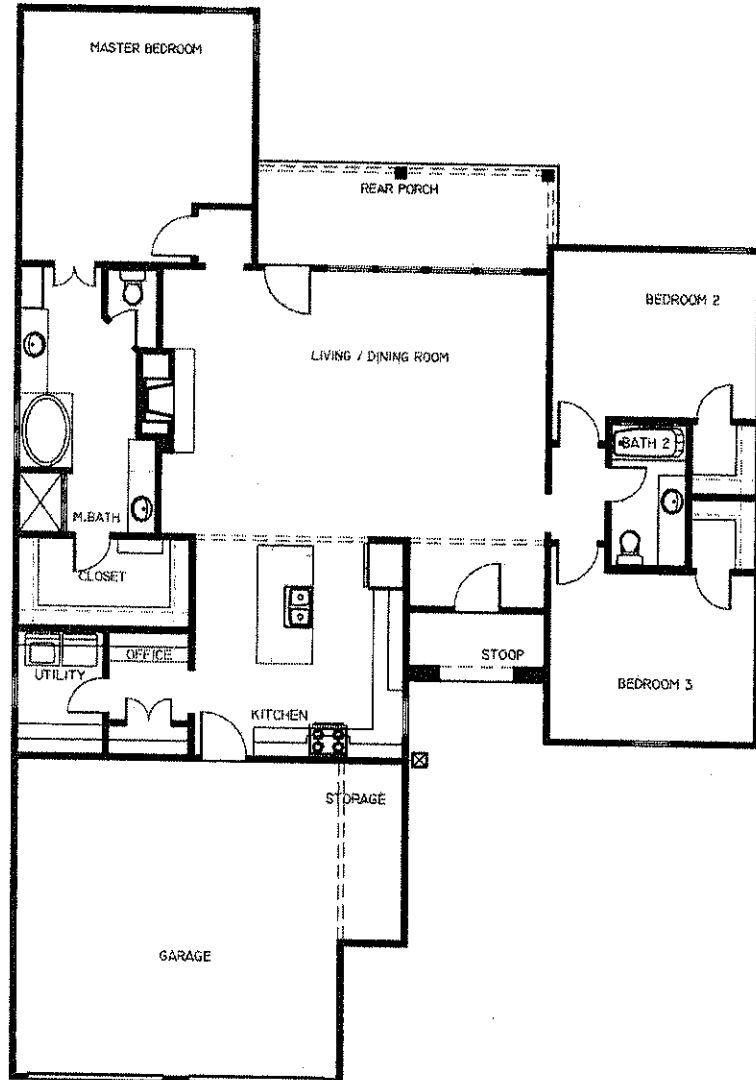

SJSaia Construction, LLC
Sundance Development

Hoo Shoo Too Lakes

Oleander

Baton Rouge, Louisiana

Square Footage:

Living Area: 1,885

Total Area: 2,563

- 3 bedrooms

- 2 baths

the front door