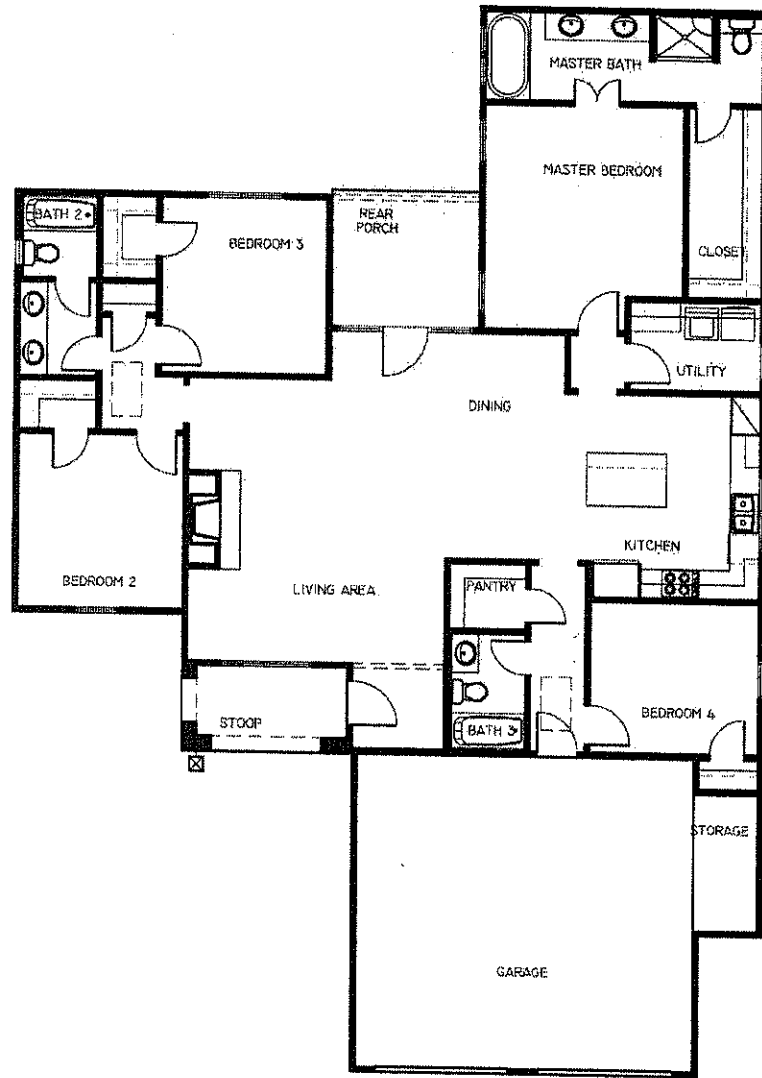

# Hoo Shoo Too Lakes

*Hyacinth*

Baton Rouge, Louisiana

Square Footage:

Living Area: 1,935

Total Area: 2,639

- 4 bedrooms
- 3 baths