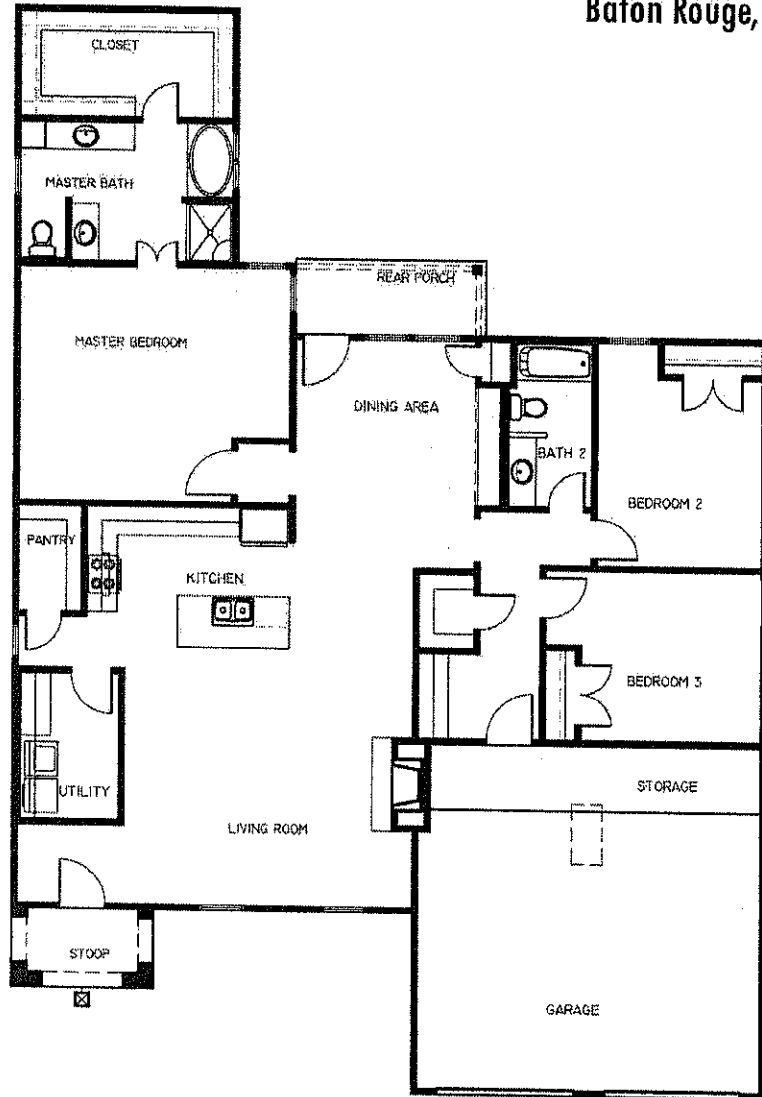

# Hoo Shoo Too Lakes

*Hibiscus*

Baton Rouge, Louisiana

Square Footage:

Living Area: 1,998  
Total Area: 2,654

- 3 bedrooms
- 2 baths