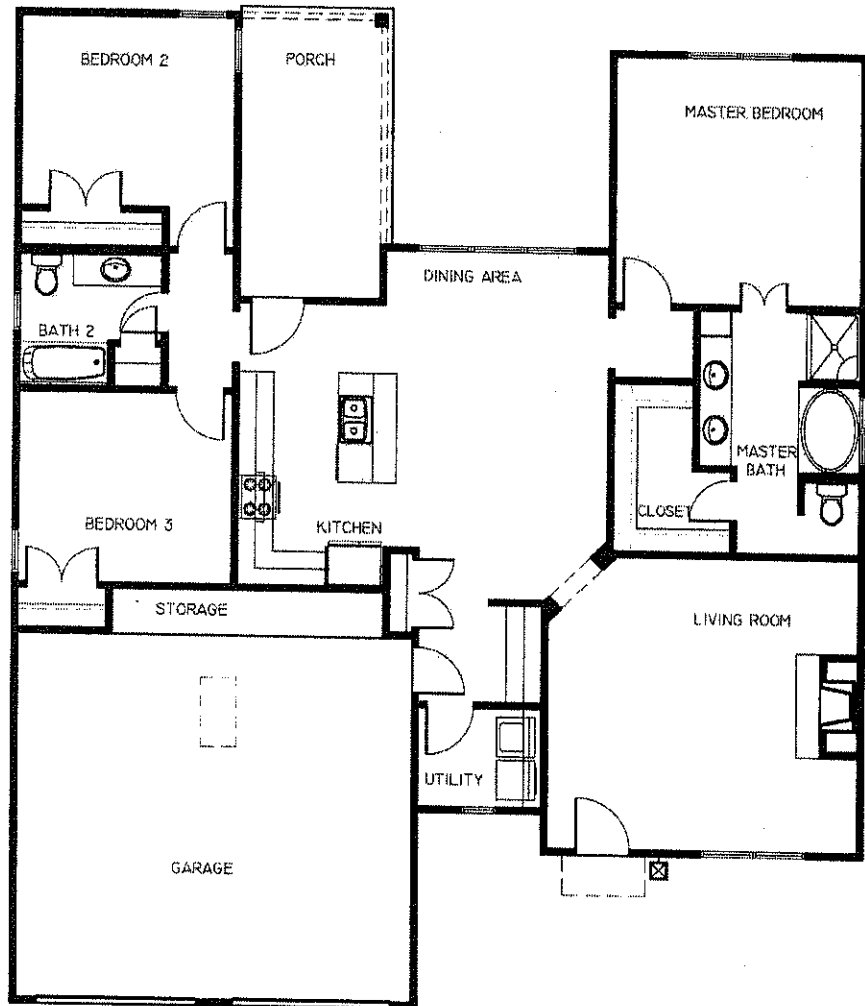

# Hoo Shoo Too Lakes

*Capeside*

Baton Rouge, Louisiana

Square Footage:

Living Area: 1,674  
Total Area: 2,563

- 3 bedrooms
- 2 baths