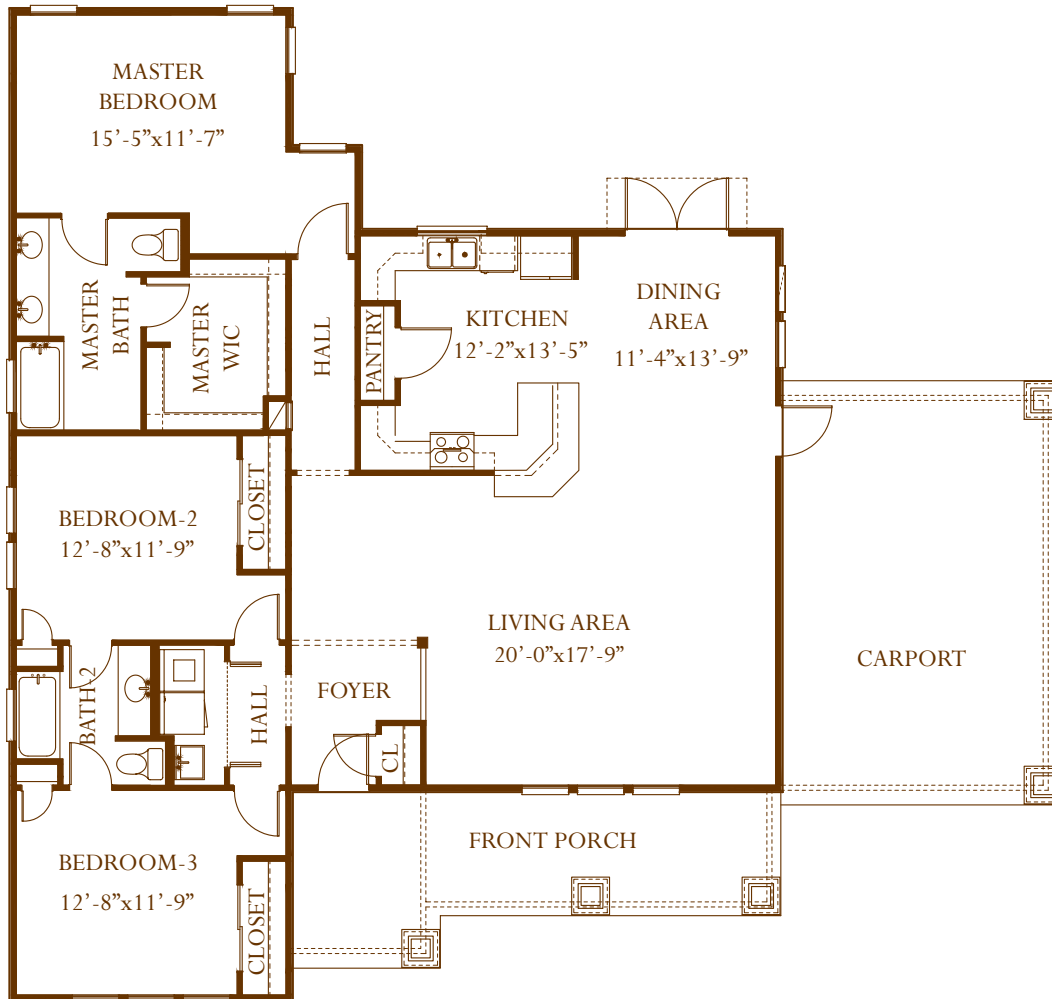

THE BLANCO

EXPERIENCE THE HILL COUNTRY
Experience Sendero Ridge
KERRVILLE, TEXAS

FEATURES

- 1,821 SQUARE FEET
- ITALIAN BIRCH WOOD CABINETS THROUGHOUT
- WHIRLPOOL STAINLESS STEEL APPLIANCES
- LARGE OVAL VANITY SINKS
- OIL RUBBED BRONZE HARDWARE & LIGHTING
- PROFESSIONAL LANDSCAPE PACKAGE
- KARNDEAN WOOD EFFECT FLOORING
- CRAFTSMAN STYLE GLASS FRONT DOOR
- 30-YEAR DIMENSIONAL SHINGLES
- DESIGNER COLOR SCHEME SELECTION