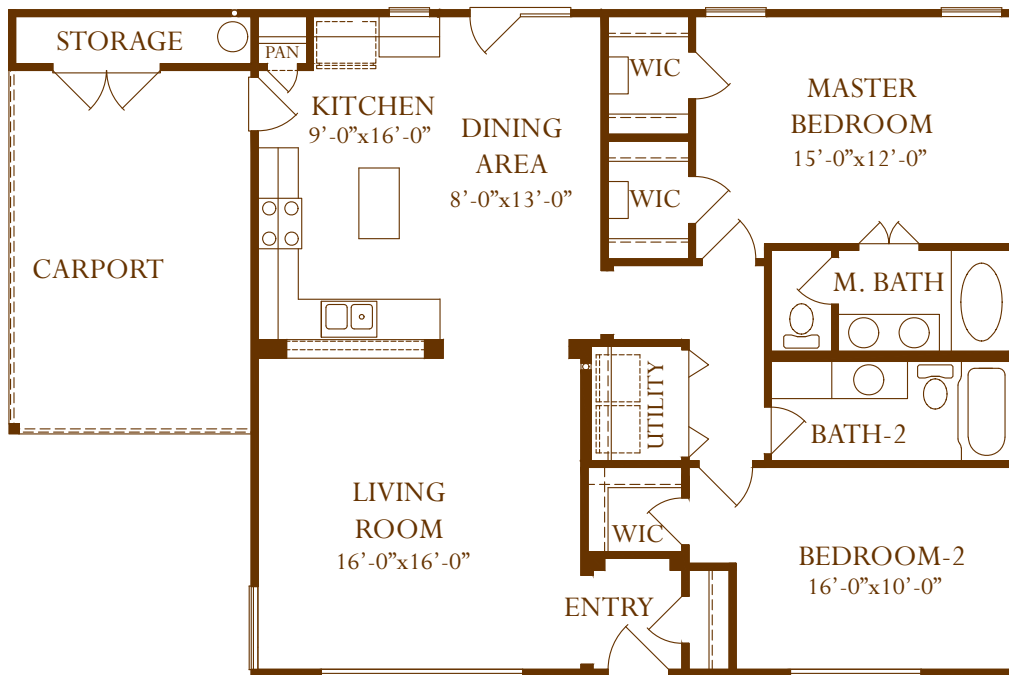

THE BRAZOS

EXPERIENCE THE HILL COUNTRY
Experience Sendero Ridge
KERRVILLE, TEXAS

FEATURES

- 1,254 SQUARE FEET
- ITALIAN BIRCH WOOD CABINETS THROUGHOUT
- WHIRLPOOL STAINLESS STEEL APPLIANCES
- LARGE OVAL VANITY SINKS
- OIL RUBBED BRONZE HARDWARE & LIGHTING
- PROFESSIONAL LANDSCAPE PACKAGE
- KARNDÉAN WOOD EFFECT FLOORING
- CRAFTSMAN STYLE GLASS FRONT DOOR
- DESIGNER COLOR SCHEME SELECTION