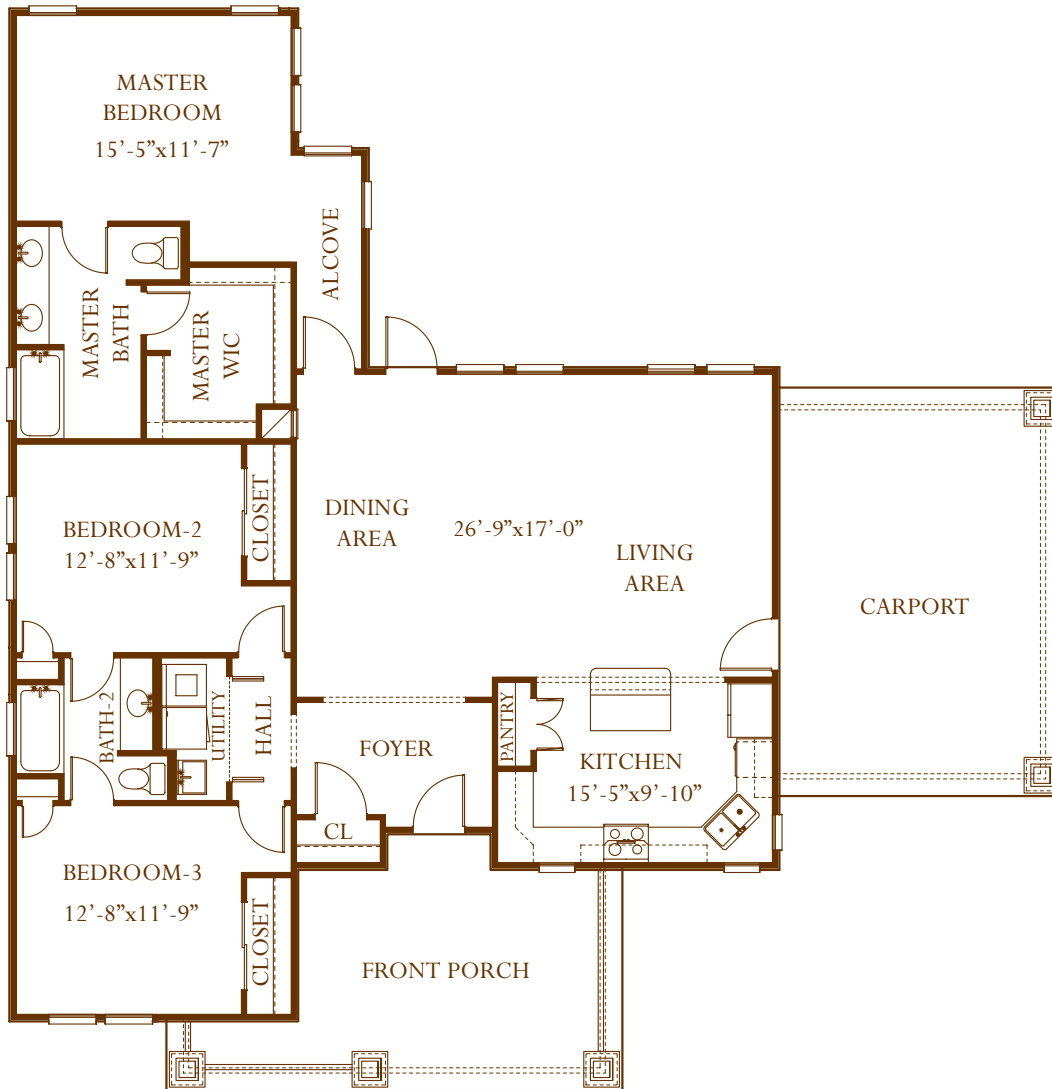

## FEATURES

- 1,699 SQUARE FEET
- ITALIAN BIRCH WOOD CABINETS THROUGHOUT
- WHIRLPOOL STAINLESS STEEL APPLIANCES
- LARGE OVAL VANITY SINKS
- OIL RUBBED BRONZE HARDWARE & LIGHTING
- PROFESSIONAL LANDSCAPE PACKAGE
- KARNDEAN WOOD EFFECT FLOORING
- CRAFTSMAN STYLE GLASS FRONT DOOR
- 30-YEAR DIMENSIONAL SHINGLES
- DESIGNER COLOR SCHEME SELECTION