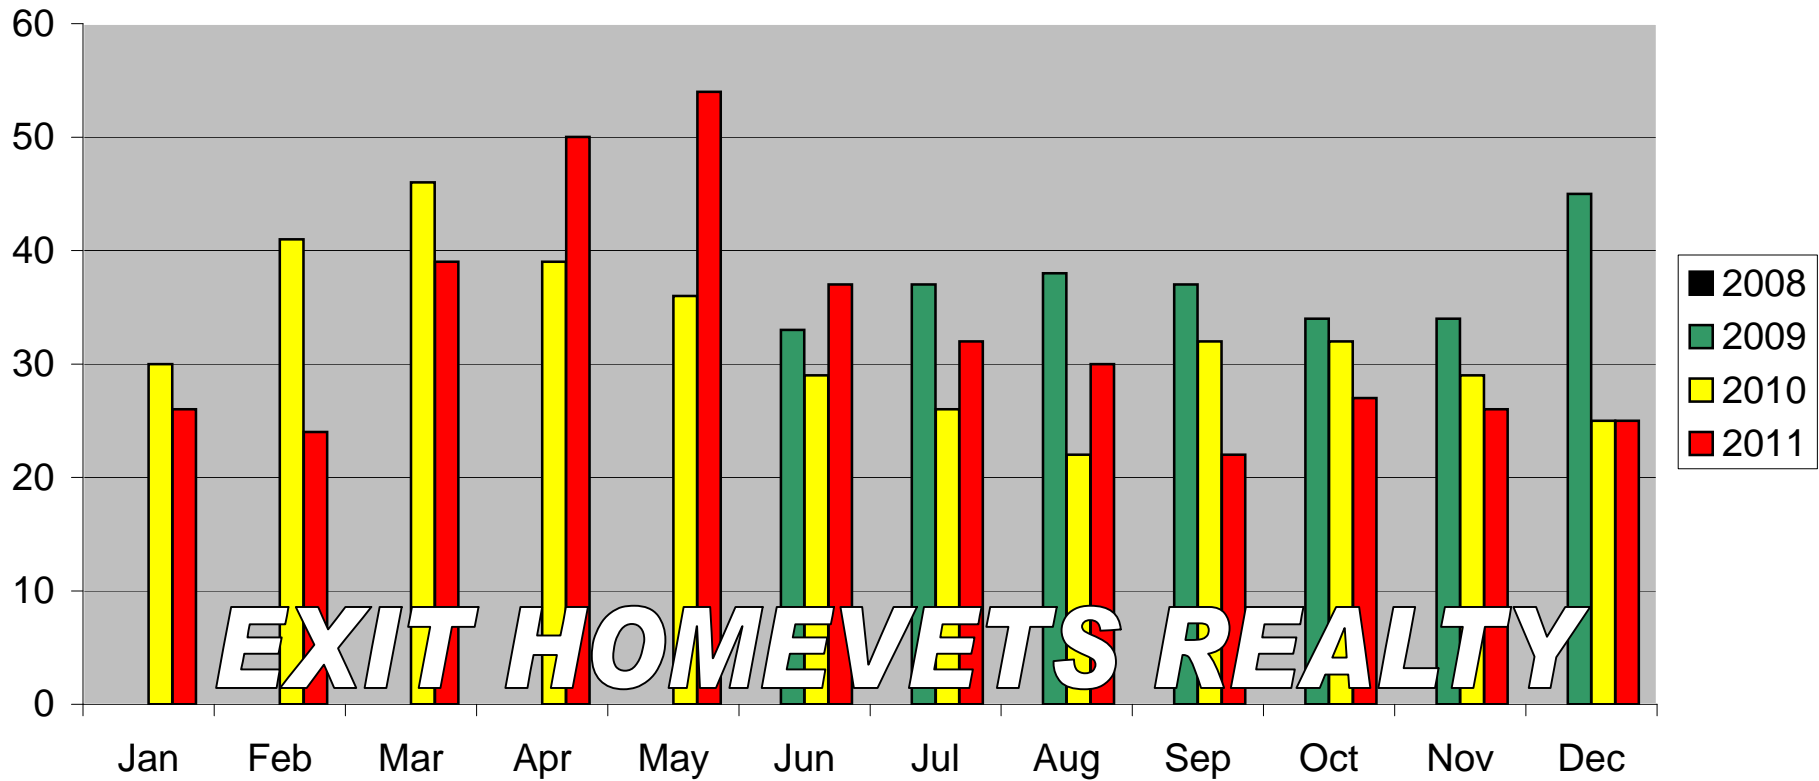

Monthly Number of Forclosed Home Sold

	2008	2009	2010	2011
Jan	NO DATA AVAILABLE		30	26
Feb			41	24
Mar			46	39
Apr			39	50
May			36	54
Jun		33	29	37
Jul		37	26	32
Aug		38	22	30
Sep		37	32	22
Oct		34	32	27
Nov		34	29	26
Dec		45	25	25